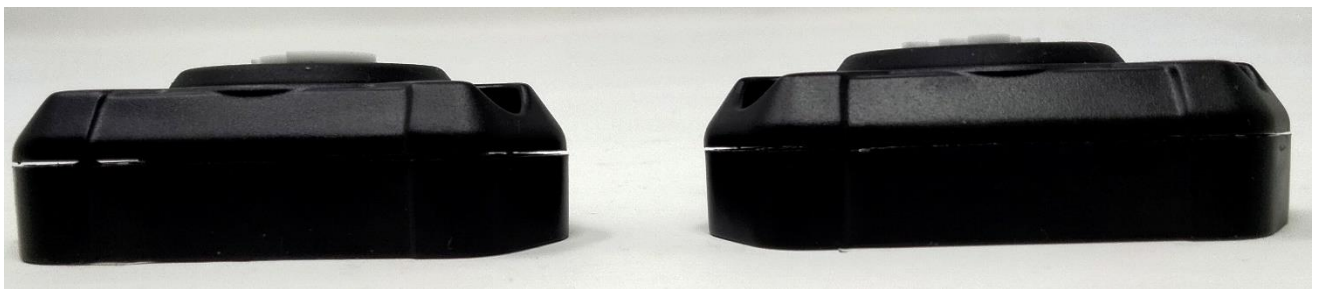

SWIFT. SILENT. SECURE.

EXTERNAL PHOTOGRAPHS – FCC ID: A7FEA204, IC: 11454A-EA204

May 30, 2023

Top View

Bottom View

Front View (180°)

Back View (0°)

Right View (90°)

Left View (270°)