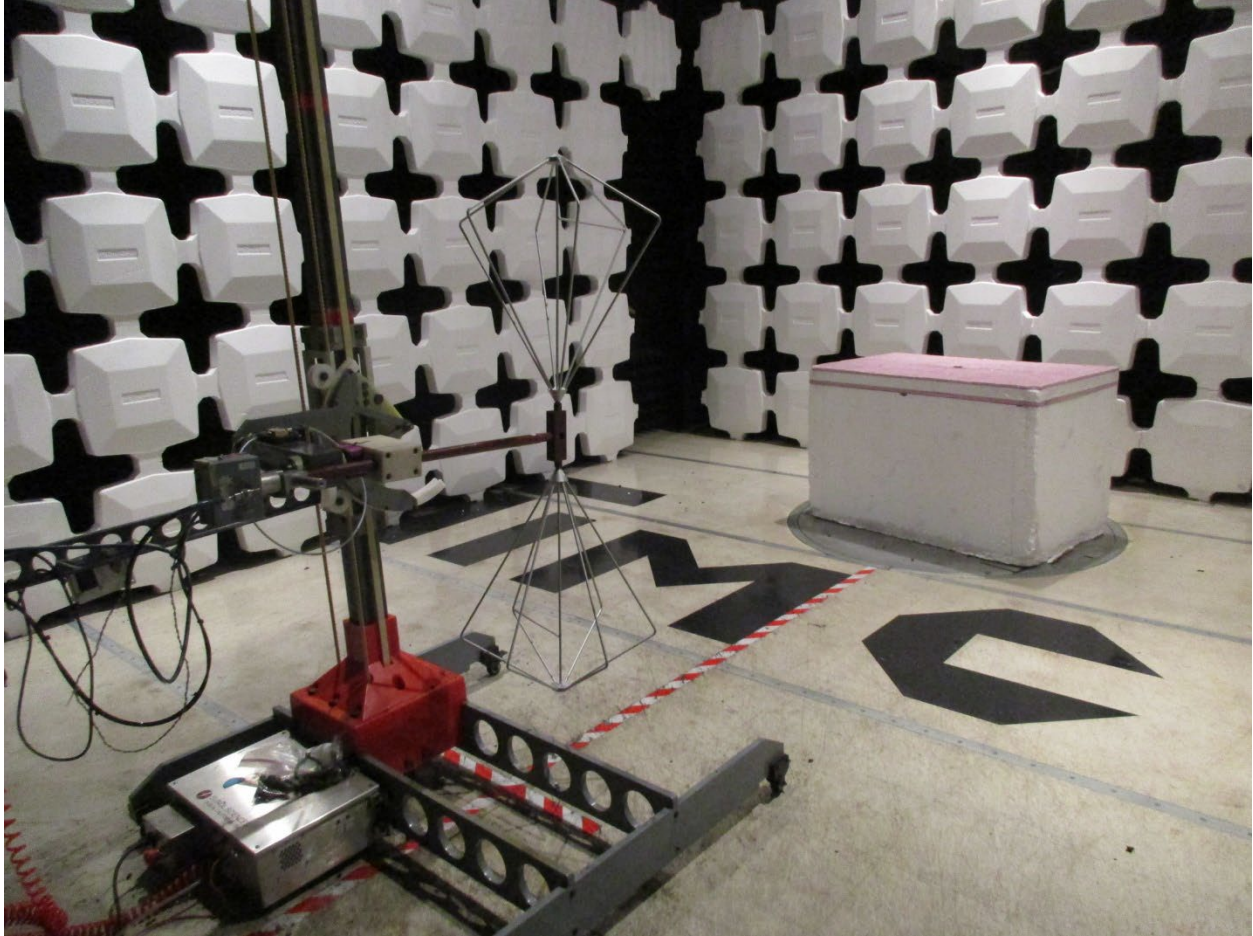

ANNEX B – Test Setup Photograph Exhibit

---

JL MARINE SYSTEMS INC.

Model: EA193

FCC ID: A7FEA193

Radiated Testing, Table Setup #1

Radiated Testing, Table Setup #2

Radiated Testing, Below 1 GHz

Radiated Testing, Below 1 GHz #2

Radiated Testing, Above 1 GHz

Radiated Testing, Above 1 GHz #2