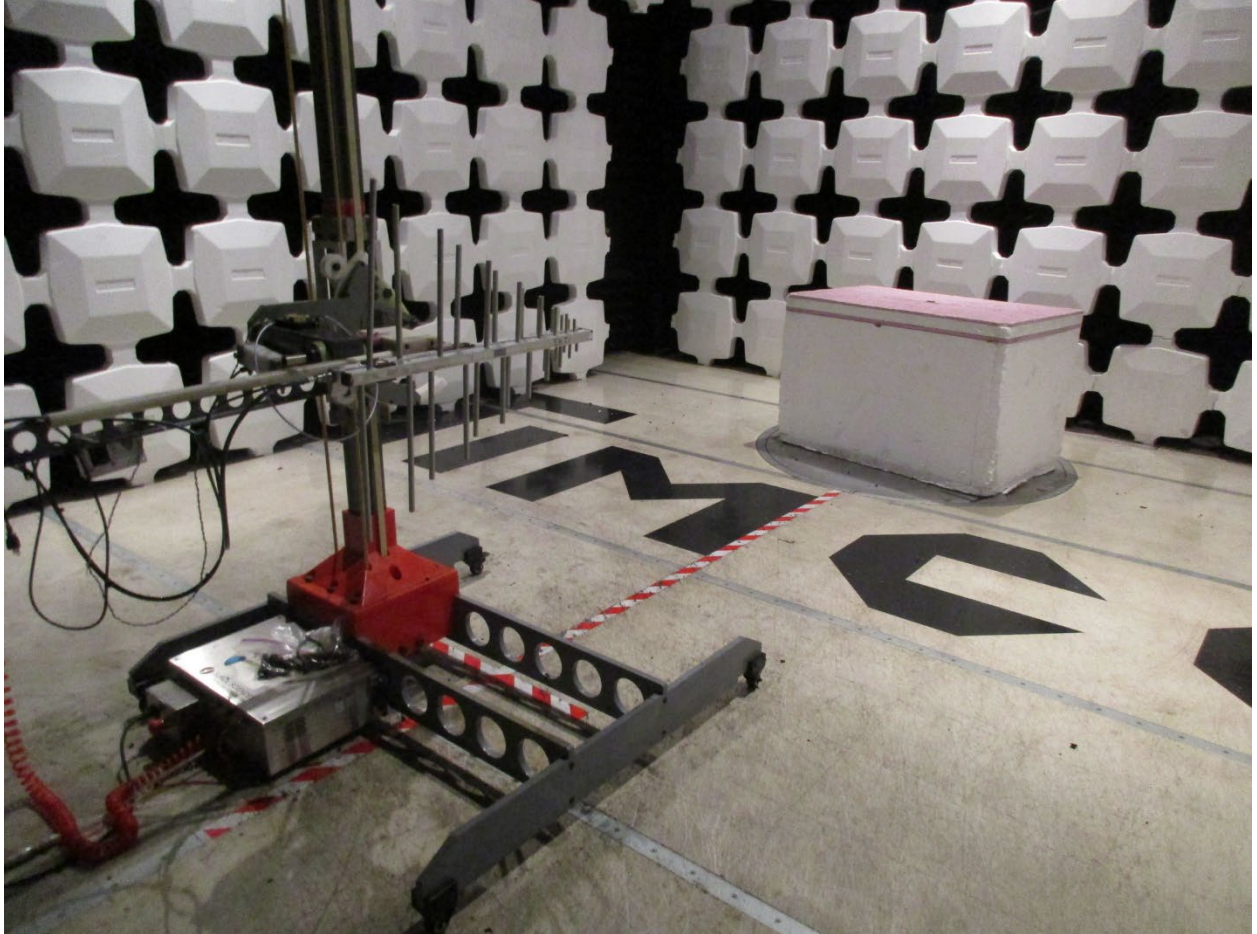

ANNEX B – Test Setup Photograph Exhibit

---

JL MARINE SYSTEMS INC.

Model: EA193

FCC ID: A7FEA193

Radiated Testing, Table Setup #1

Radiated Testing, Table Setup #2

Radiated Testing, Below 1 GHz

Radiated Testing, Below 1 GHz #2

Radiated Testing, Above 1 GHz

Radiated Testing, Above 1 GHz #2