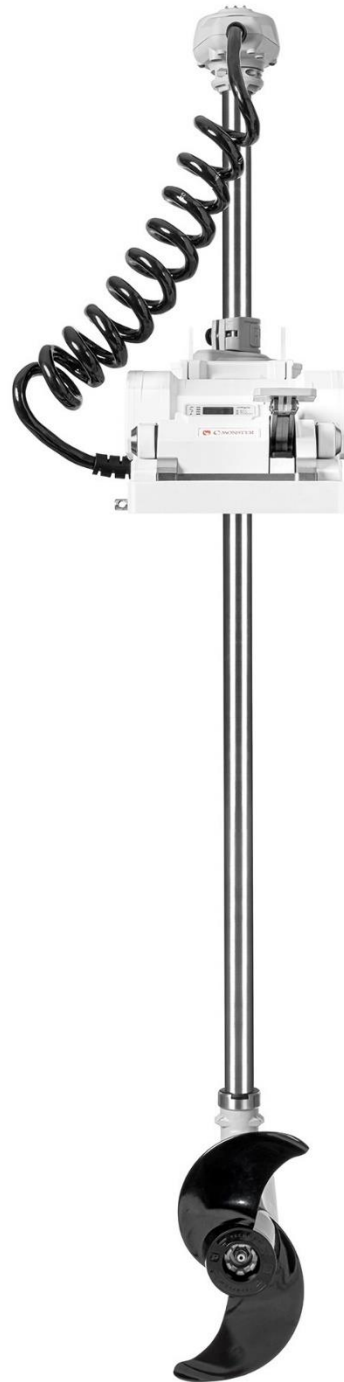

SWIFT. SILENT. SECURE.

EXTERNAL PHOTOGRAPHS – FCC ID: A7FEA144 Model: MV-PV-72-WT

May 30, 2023

Top View of EA144 (MOVE PV)

Bottom View of EA144 (MOVE PV)

Front View (180°) of EA144 (MOVE PV)

Back View (0°) of EA144 (MOVE PV)

Right View (90°) of EA144 (MOVE PV)

Left View (270°) of EA144 (MOVE PV)