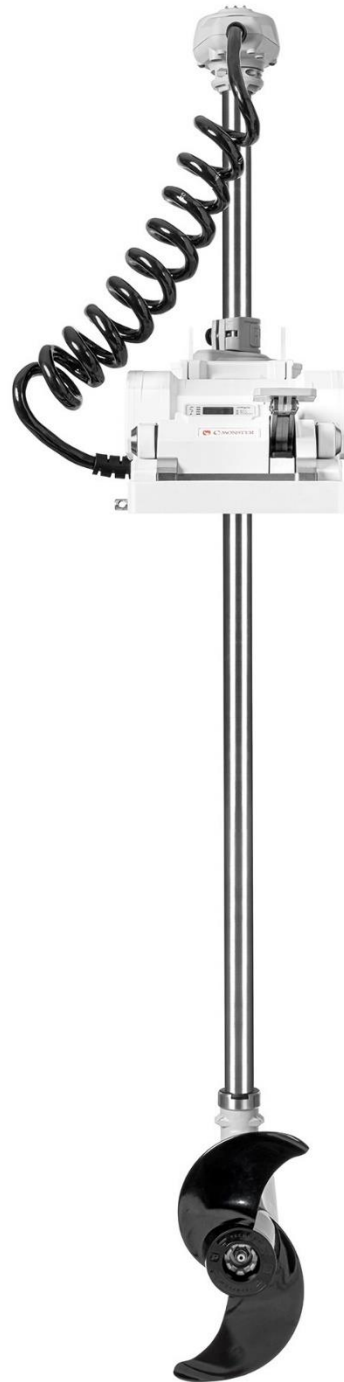

SWIFT. SILENT. SECURE.

EXTERNAL PHOTOGRAPHS – FCC ID: A7FEA144, Model: MV-PV-60-BK

May 30, 2023

EA144 (MOVE PV)

NOTE: The MOVE PV Model MV-PV-60-BK is identical to all photos below except it is powder coated in black.

Top View of EA144 (MOVE PV)

Bottom View of EA144 (MOVE PV)

Front View (180°) of EA144 (MOVE PV)

Back View (0°) of EA144 (MOVE PV)

Right View (90°) of EA144 (MOVE PV)

Left View (270°) of EA144 (MOVE PV)