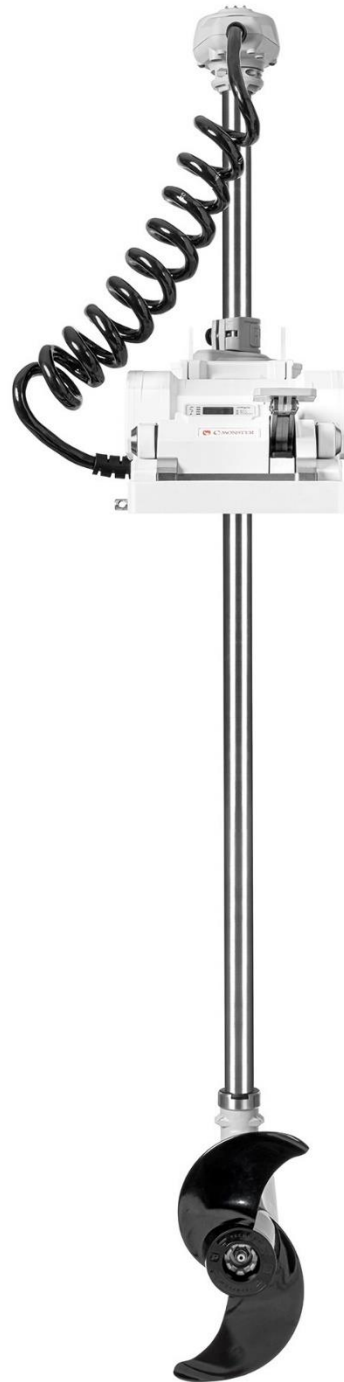

SWIFT. SILENT. SECURE.

EXTERNAL PHOTOGRAPHS – FCC ID: A7FEA144, Model: MV-PV-52-BK

May 30, 2023

EA144 (MOVE PV)

NOTE: The MOVE PV Model MV-PV-52-BK is identical to all photos below except it is powder coated in black.

Top View of EA144 (MOVE PV)

Bottom View of EA144 (MOVE PV)

Front View (180°) of EA144 (MOVE PV)

Back View (0°) of EA144 (MOVE PV)

Right View (90°) of EA144 (MOVE PV)

Left View (270°) of EA144 (MOVE PV)