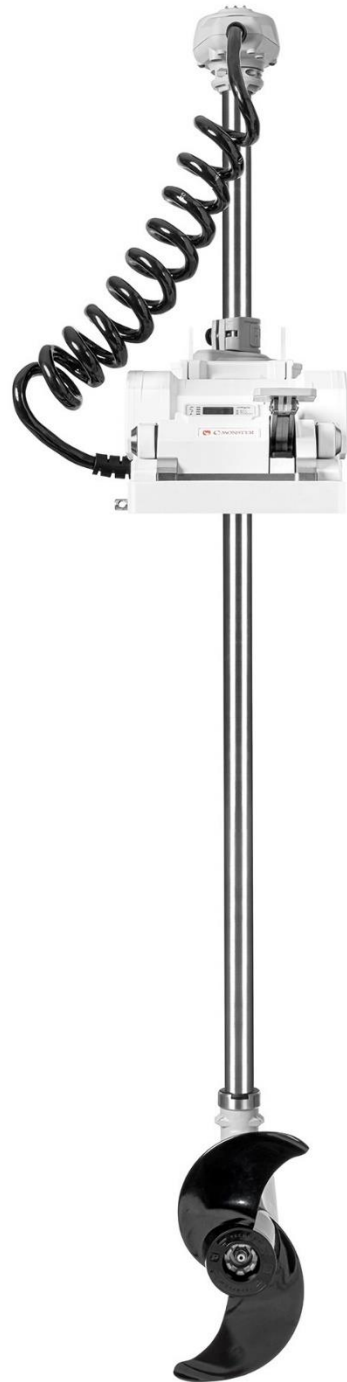

**SWIFT. SILENT. SECURE.**

EXTERNAL PHOTOGRAPHS – FCC ID: A7FEA144, Model: MV-PV-45-WT

May 30, 2023

Top View of EA144 (MOVE PV)

Bottom View of EA144 (MOVE PV)

Front View (180°) of EA144 (MOVE PV)

Back View (0°) of EA144 (MOVE PV)

Right View (90°) of EA144 (MOVE PV)

Left View (270°) of EA144 (MOVE PV)