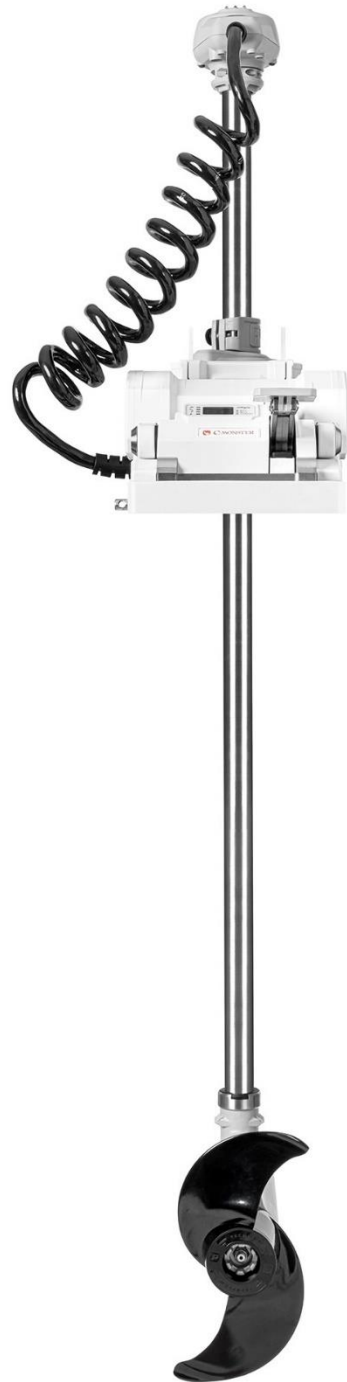

**SWIFT. SILENT. SECURE.**

EXTERNAL PHOTOGRAPHS – FCC ID: A7FEA144 Model: MV-PV-60-WT

May 30, 2023

Top View of EA144 (MOVE PV)

Bottom View of EA144 (MOVE PV)

Front View (180°) of EA144 (MOVE PV)

Back View (0°) of EA144 (MOVE PV)

Right View (90°) of EA144 (MOVE PV)

Left View (270°) of EA144 (MOVE PV)