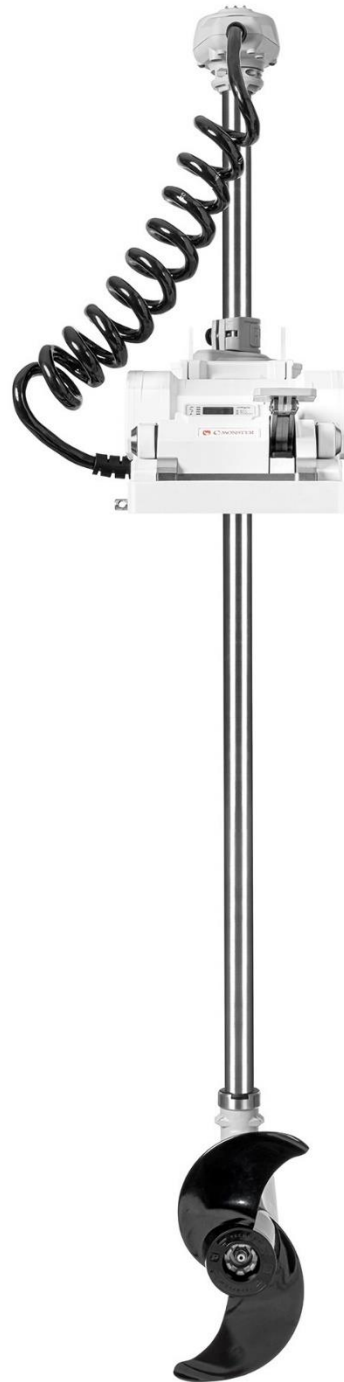

**SWIFT. SILENT. SECURE.**

EXTERNAL PHOTOGRAPHS – FCC ID: A7FEA144, Model: MV-PV-52-WT

May 30, 2023

Top View of EA144 (MOVE PV)

Bottom View of EA144 (MOVE PV)

Front View (180°) of EA144 (MOVE PV)

Back View (0°) of EA144 (MOVE PV)

Right View (90°) of EA144 (MOVE PV)

Left View (270°) of EA144 (MOVE PV)