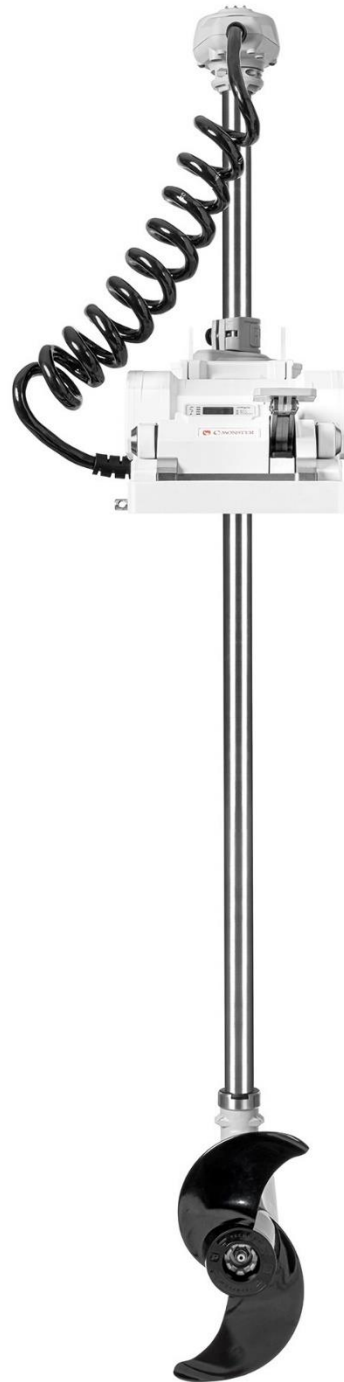

SWIFT. SILENT. SECURE.

EXTERNAL PHOTOGRAPHS – FCC ID: A7FEA144, Model: MV-PV-45-BK

May 30, 2023

EA144 (MOVE PV)

NOTE: The MOVE PV Model MV-PV-45-BK is identical to all photos below except it is powder coated in black.

Top View of EA144 (MOVE PV)

Bottom View of EA144 (MOVE PV)

Front View (180°) of EA144 (MOVE PV)

Back View (0°) of EA144 (MOVE PV)

Right View (90°) of EA144 (MOVE PV)

Left View (270°) of EA144 (MOVE PV)