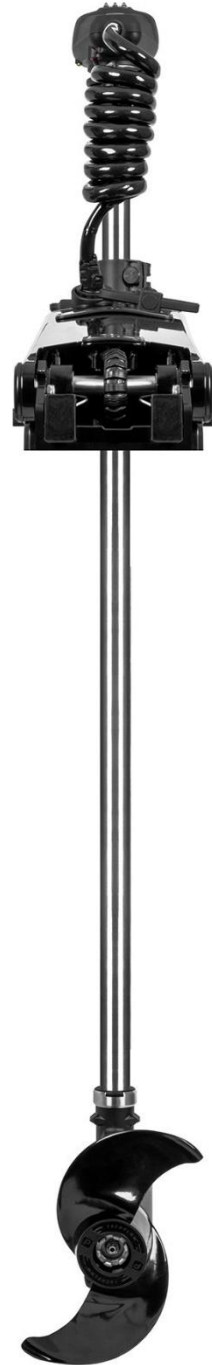

**SWIFT. SILENT. SECURE.**

EXTERNAL PHOTOGRAPHS – EA087 (MOVE ZR) Model Number: MV-ZR-45-WT

May 30, 2023

**MOVE ZR Model Number: MV-ZR-45-WT**

**NOTE:** The MOVE ZR Model MV-ZR-45-WT is identical to all photos below except it is powder coated in white.

Top View of EA087 (MOVE ZR)

Bottom View of EA087 (MOVE ZR)

Front View (180°) of EA087 (MOVE ZR)

Back View (0°) of EA087 (MOVE ZR)

Right View (90°) of EA087 (MOVE ZR)

Left View (270°) of EA087 (MOVE ZR)