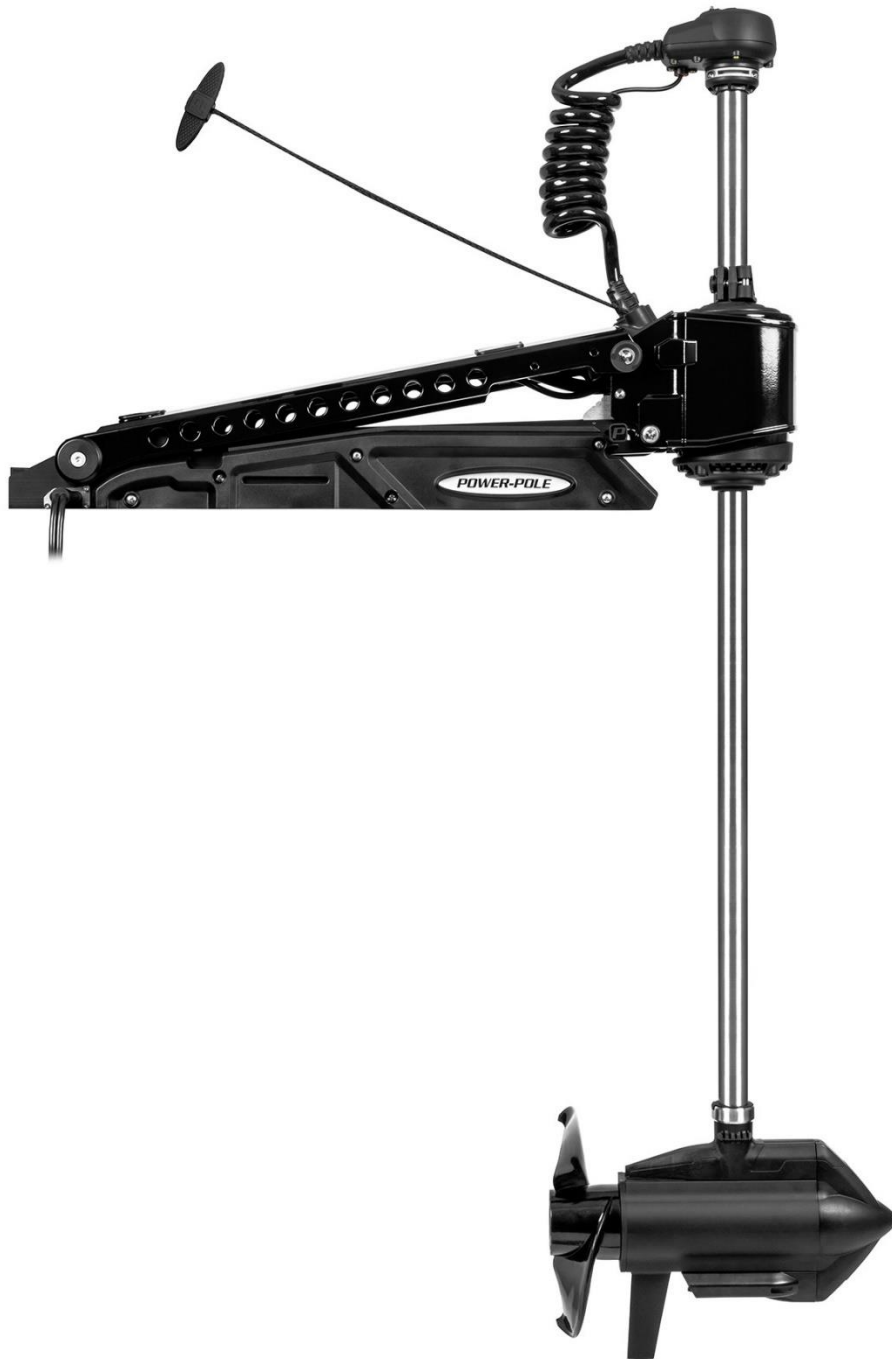

**SWIFT. SILENT. SECURE.**

EXTERNAL PHOTOGRAPHS – EA087 (MOVE ZR) Model Number: MV-ZR-45-WT

May 30, 2023

**MOVE ZR Model Number: MV-ZR-45-WT**

**NOTE:** The MOVE ZR Model MV-ZR-45-WT is identical to all photos below except it is powder coated in white.

Top View of EA087 (MOVE ZR)

Bottom View of EA087 (MOVE ZR)

Front View (180°) of EA087 (MOVE ZR)

Back View (0°) of EA087 (MOVE ZR)

Right View (90°) of EA087 (MOVE ZR)

Left View (270°) of EA087 (MOVE ZR)