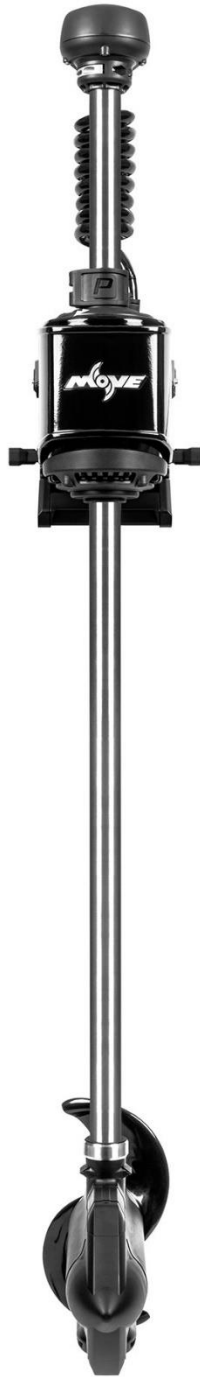

**SWIFT. SILENT. SECURE.**

EXTERNAL PHOTOGRAPHS – EA087 (MOVE ZR) Model Number: MV-ZR-45-WT

May 30, 2023

**MOVE ZR Model Number: MV-ZR-45-WT**

**NOTE:** The MOVE ZR Model MV-ZR-45-WT is identical to all photos below except it is powder coated in white.

Top View of EA087 (MOVE ZR)

Bottom View of EA087 (MOVE ZR)

Front View (180°) of EA087 (MOVE ZR)

Back View (0°) of EA087 (MOVE ZR)

Right View (90°) of EA087 (MOVE ZR)

Left View (270°) of EA087 (MOVE ZR)