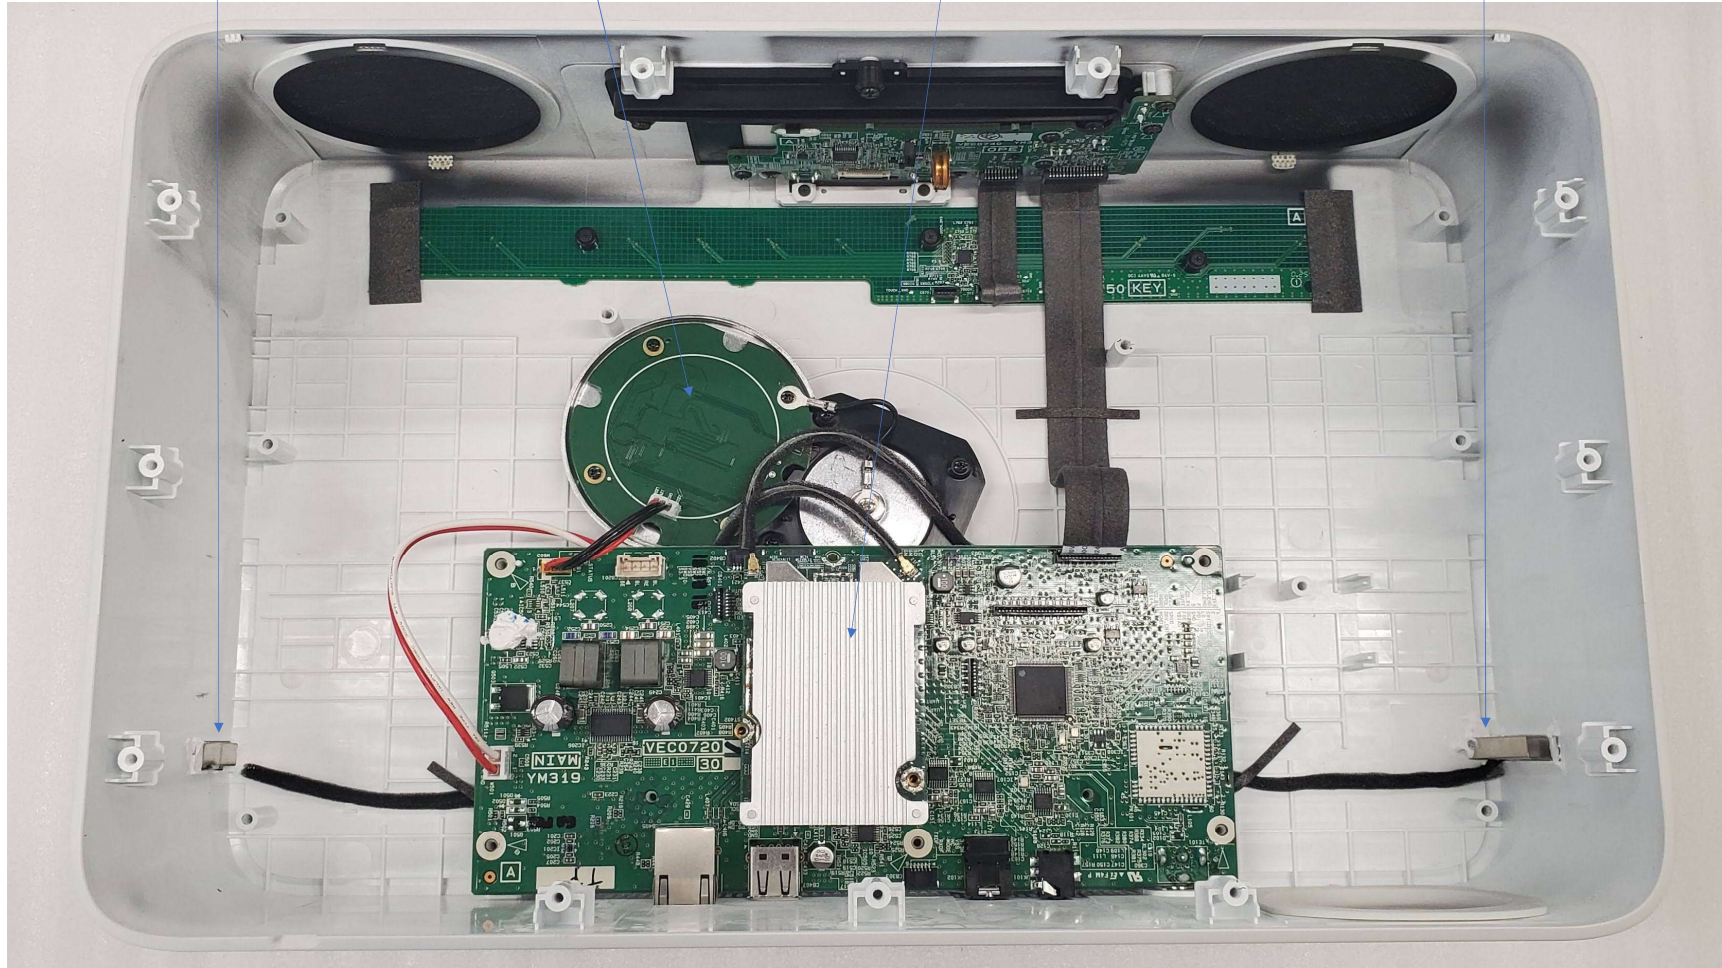

FCC/ISED Internal photo

Antenna for Certified module FCC ID: RAXWN9711  
IC: 4711A-WN9711

Qi PCB

Certified module FCC ID: RAXWN9711  
IC: 4711A-WN9711

Antenna for Certified module FCC ID: RAXWN9711  
IC: 4711A-WN9711

Qi PCB and coil