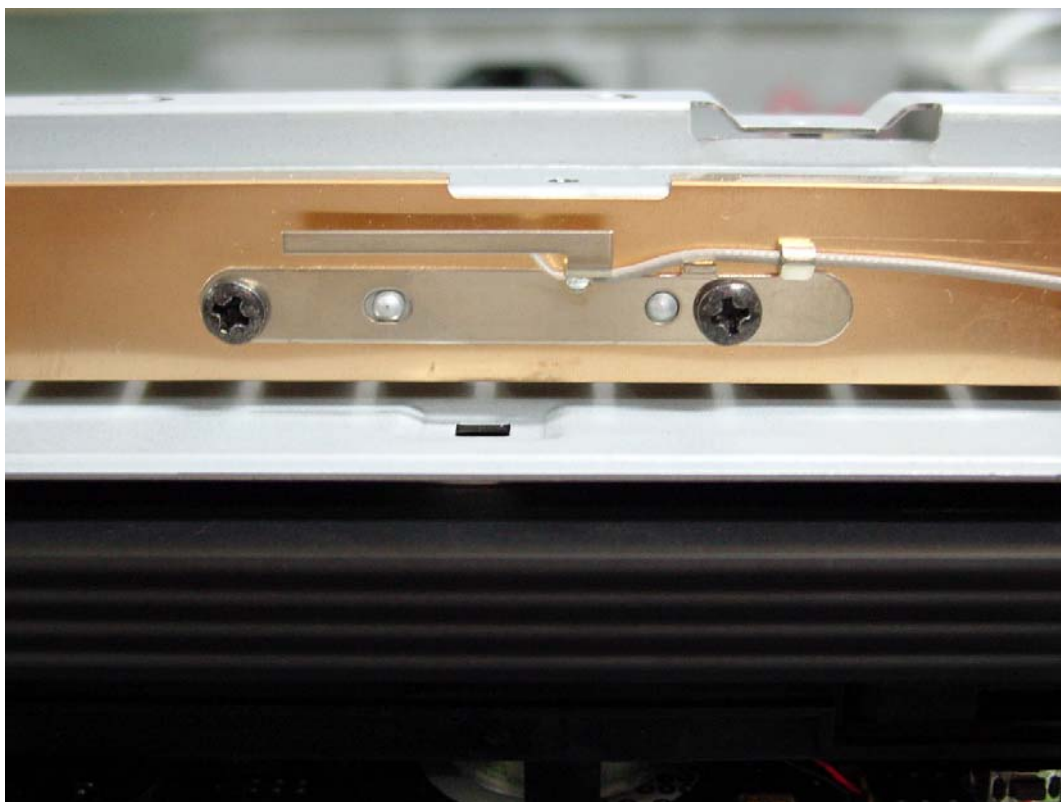

Internal Photo

YAMAHA CORPORATION
FCC ID: A6RMCX2000A
IC Number: 740B-MCX2000A

Module location

Module location enlarged

Internal Photo

YAMAHA CORPORATION
FCC ID: A6RMCX2000A
IC Number: 740B-MCX2000A

Module (Solder side)

Module (Comp side with shield)

Internal Photo

YAMAHA CORPORATION
FCC ID: A6RMCX2000A
IC Number: 740B-MCX2000A

Module (Comp side without shield)

Metal plate Antenna

Internal Photo

YAMAHA CORPORATION
FCC ID: A6RMCX2000A
IC Number: 740B-MCX2000A

Metal plate antenna enlarged