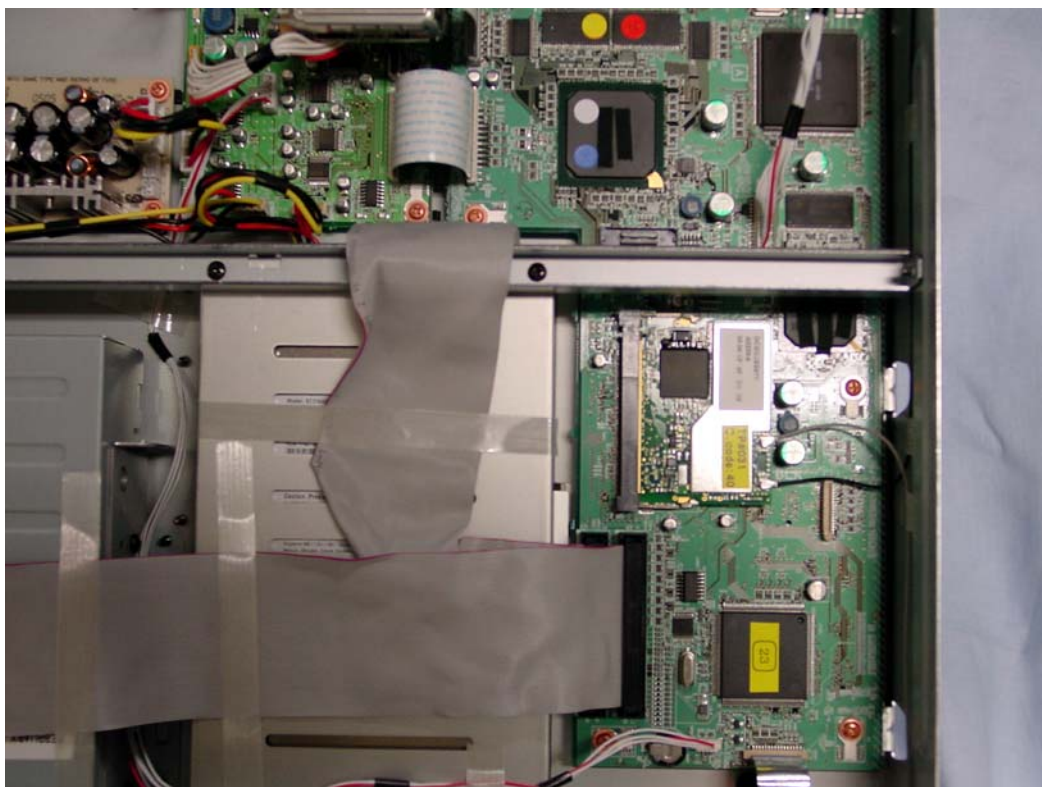

Internal Photo

YAMAHA CORPORATION
FCC ID: A6RMCX2000A
IC Number: 740B-MCX2000A

Module location

Module location enlarged

Internal Photo

YAMAHA CORPORATION
FCC ID: A6RMCX2000A
IC Number: 740B-MCX2000A

Module (Solder side)

Module (Comp side with shield)

Internal Photo

YAMAHA CORPORATION
FCC ID: A6RMCX2000A
IC Number: 740B-MCX2000A

Module (Comp side without shield)

Metal plate Antenna

Internal Photo

YAMAHA CORPORATION
FCC ID: A6RMCX2000A
IC Number: 740B-MCX2000A