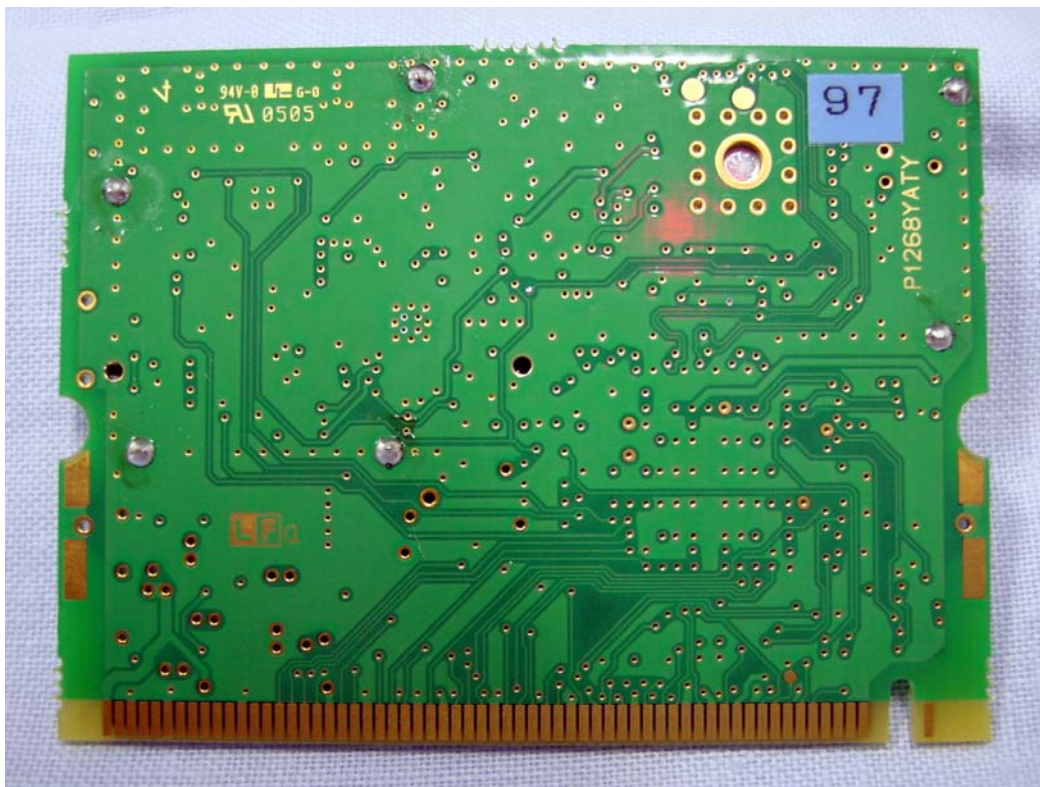

Internal Photo

YAMAHA CORPORATION
FCC ID: A6RMCX2000A
IC Number: 740B-MCX2000A

Module location

Module location enlarged

Internal Photo

YAMAHA CORPORATION
FCC ID: A6RMCX2000A
IC Number: 740B-MCX2000A

Module (Solder side)

Module (Comp side with shield)

Internal Photo

YAMAHA CORPORATION
FCC ID: A6RMCX2000A
IC Number: 740B-MCX2000A

Module (Comp side without shield)

Metal plate Antenna

Internal Photo

YAMAHA CORPORATION
FCC ID: A6RMCX2000A
IC Number: 740B-MCX2000A

Metal plate antenna enlarged