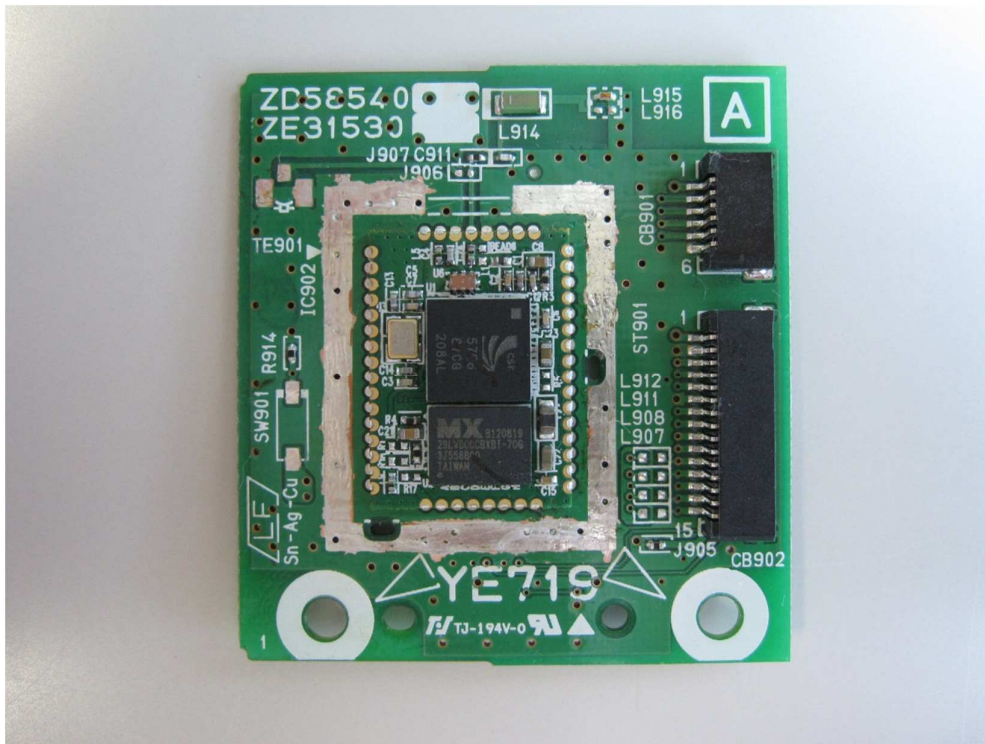

Side A with Shield

Side A without Shield

Yamaha Corporation  
Model: BTCARD  
FCC ID: A6RBTCARDA  
IC Number: 740B-BTCARDA

Side B

Antenna Photo