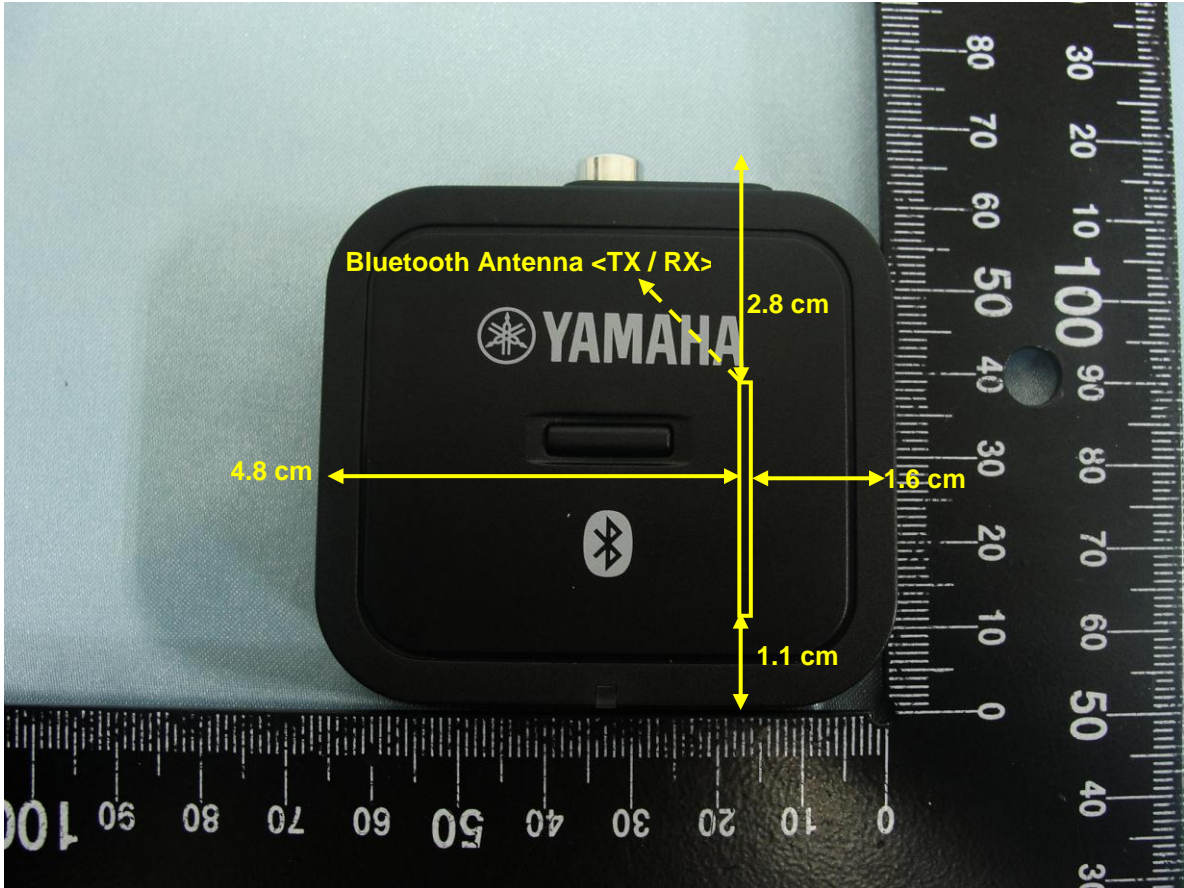

Brand Name: YAMAHA / Model Name: YBA-11

EUT Length: 6.6 cm

EUT Width: 6.6 cm

Antenna	Length	Width
Bluetooth Antenna <TX / RX>	2.7 cm	0.2 cm