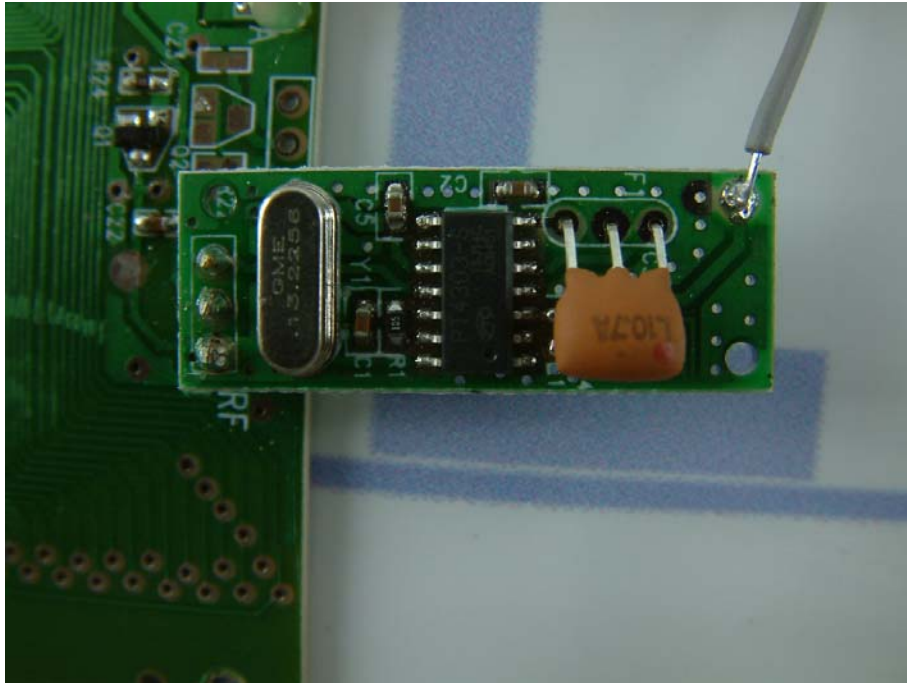

RX Module side2