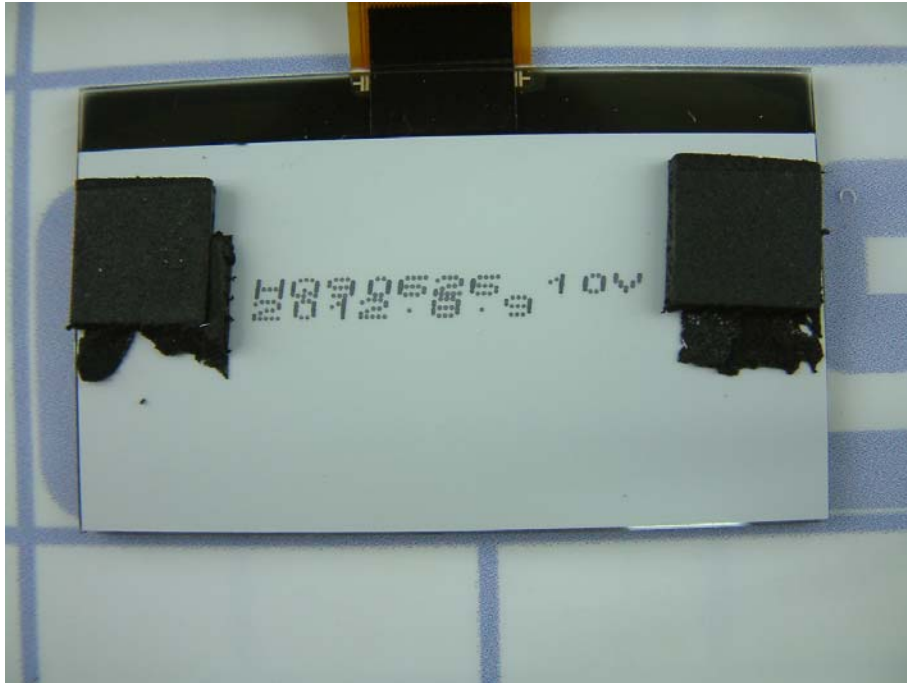

RX Panel 1 side 2