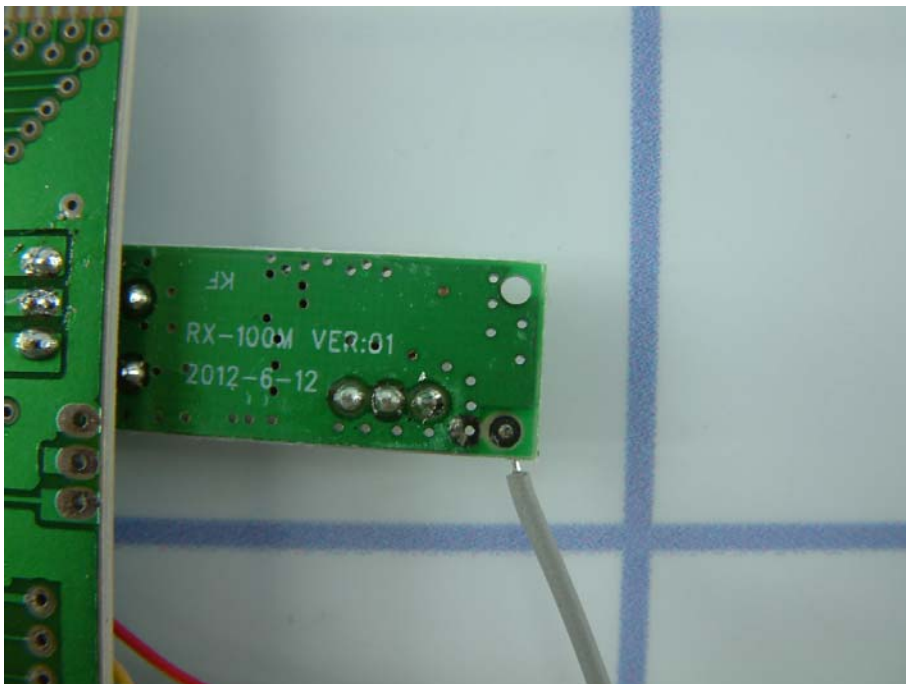

RX Module side1

Copyright of this report is owned by Centre of Testing Service and may not be reproduced other than in full except with the written approval of the issuing Company.

CTS (Ningbo) Testing Service Technology Co., Ltd.

2/F., South Tower, Huoju Building, No.181, Canghai Road, Jiangdong Science and Technology Park, Ningbo, Zhejiang, China

Tel: +86-20-85543113 (32 lines)

Fax: +86-20-38780406

Complaint line: +86-20-85533471

E-mail: cts@cts-lab.com.cn

See Reverse For Terms And Conditions of Service