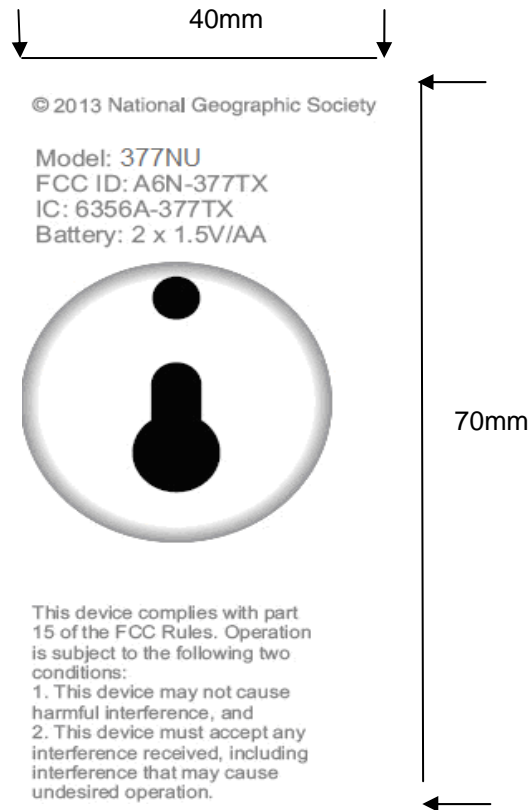

LABEL PHOTOGRAPHS

Label Location

Copyright of this report is owned by Centre of Testing Service and may not be reproduced other than in full except with the written approval of the issuing Company.

CENTRE OF TESTING SERVICE CO., LTD.

LABEL PHOTOGRAP 40mm

© 2013 National Geographic Society

Model: **377BC**
FCC ID: A6N-377TX
IC: 6356A-377TX
Battery: 2 x 1.5V/AA

This device complies with part 15 of the FCC Rules. Operation is subject to the following two conditions:
1. This device may not cause harmful interference, and
2. This device must accept any interference received, including interference that may cause undesired operation.