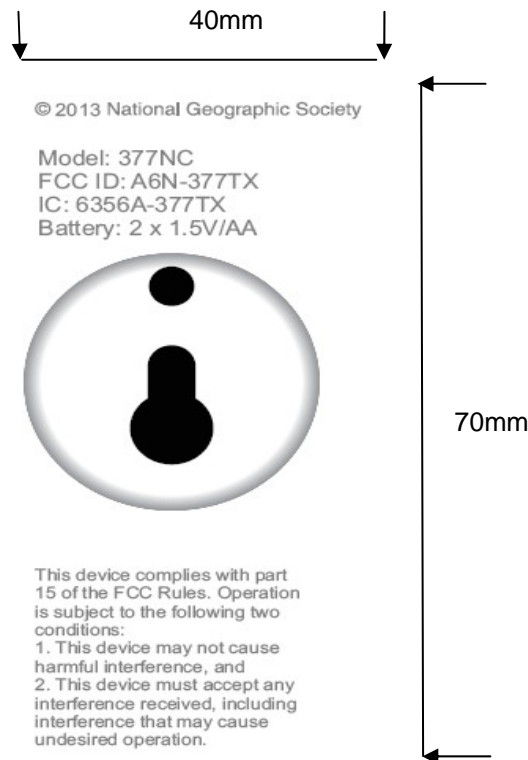

LABEL PHOTOGRAPHS

Label Location

Copyright of this report is owned by Centre of Testing Service and may not be reproduced other than in full except with the written approval of the issuing Company.

CENTRE OF TESTING SERVICE CO., LTD.

LABEL PHOTOGRAP 40mm

© 2013 National Geographic Society

Model: **377BC**
FCC ID: A6N-377TX
IC: 6356A-377TX
Battery: 2 x 1.5V/AA

This device complies with part 15 of the FCC Rules. Operation is subject to the following two conditions:
1. This device may not cause harmful interference, and
2. This device must accept any interference received, including interference that may cause undesired operation.