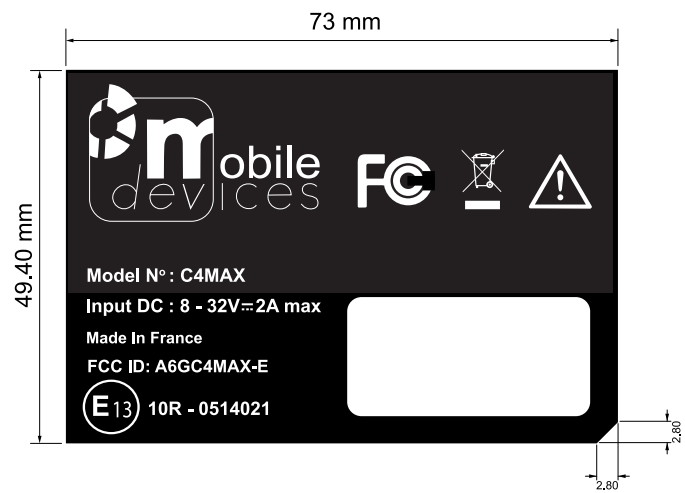

Version	Date	Editor	Description
AA	19/12/2017	Yang FENG	Initial version

	Specification
Dimension	73 * 49.4 mm
Colour	Black&White
Material	50# PET, gloss lamination
Others	Rohs

Model	label for C4MAX V2 3GUS	MDI
MDI code	MOT00481AA	
Draw	Yang FENG	
Date	19/12/2017	
Scale	1 : 1	
Unit	mm	