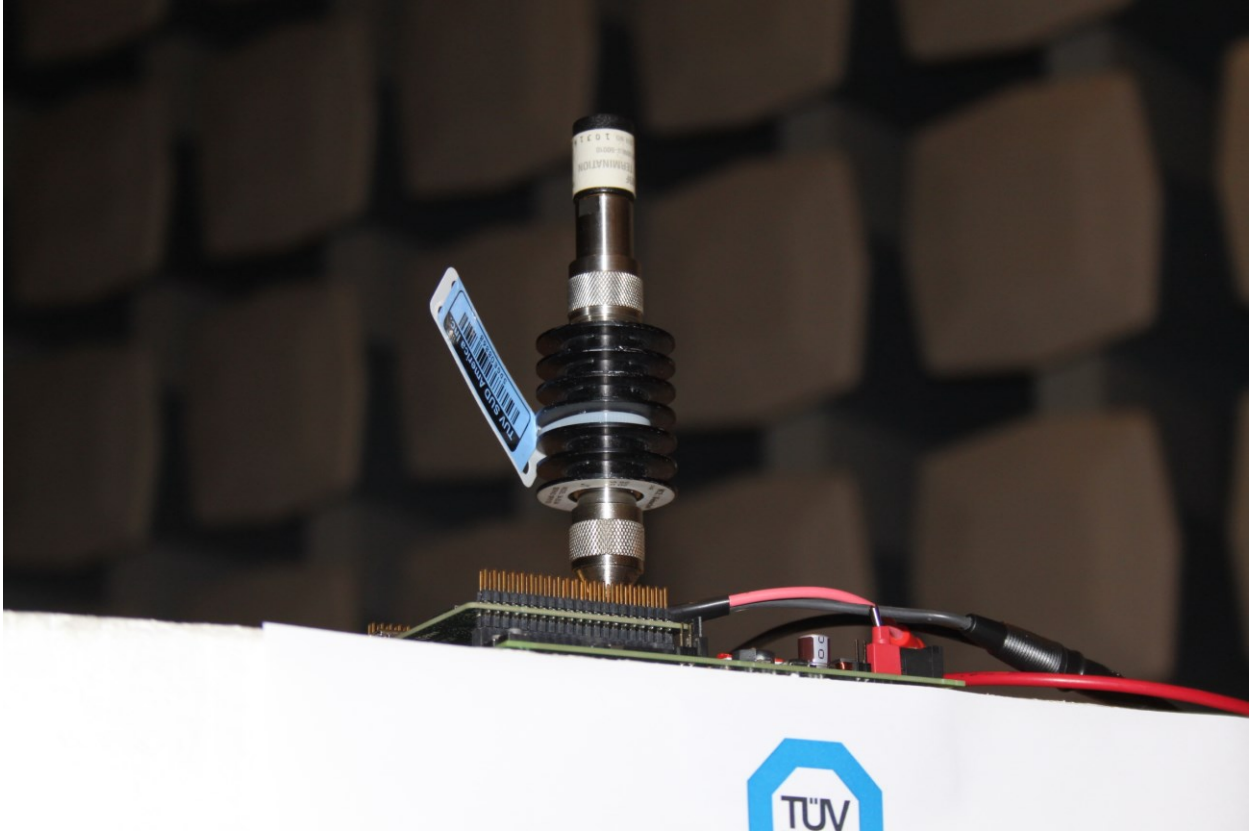

**FCC ID XPY2AGQN4NNN**

**IC: 8595A-2AGQN4NNN**

**Radiated Emissions Test Setup (below 1GHz)**

**Radiated Emissions Test Setup (above 1GHz)**

**Radiated Emissions Test Setup**

**Antenna Conducted Port Test Setup**

**Frequency Stability Test Setup**