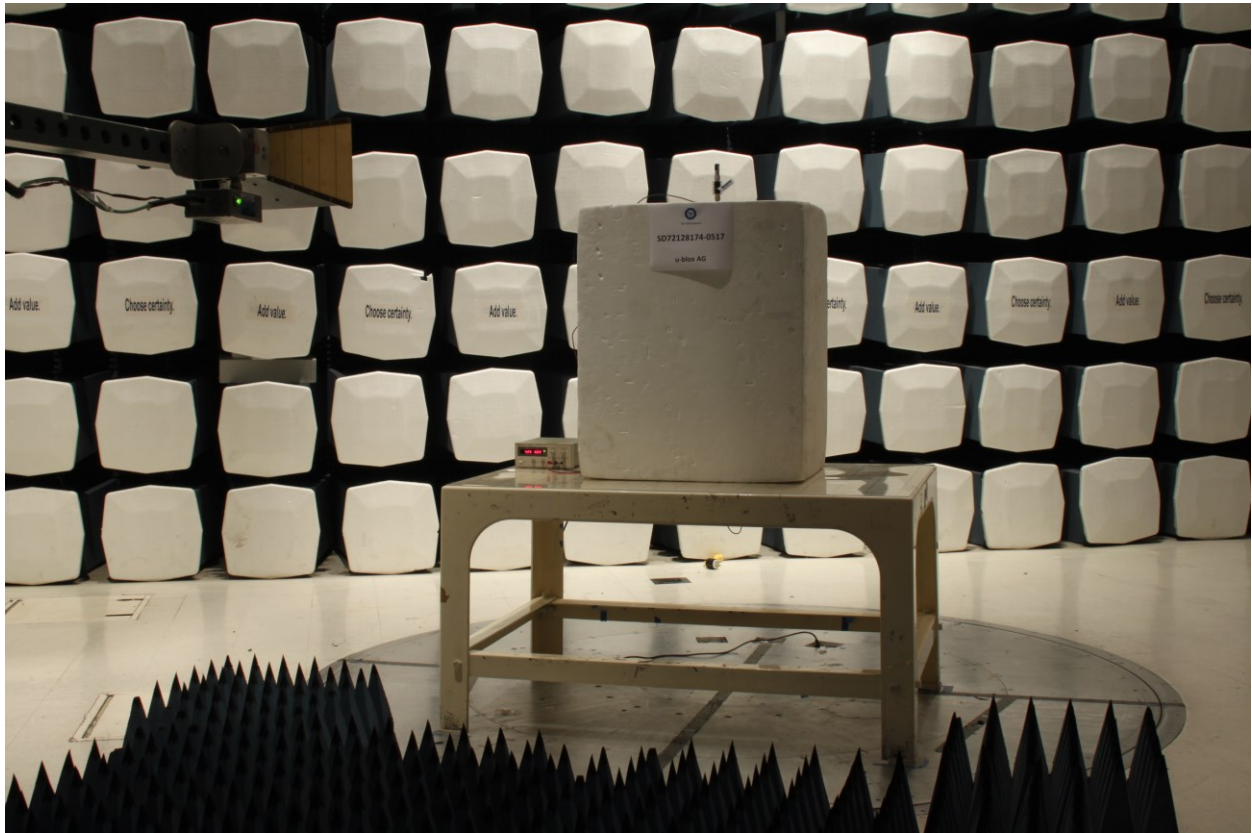

**FCC ID XPY2AGQN4NNN**

**IC: 8595A-2AGQN4NNN**

**Radiated Emissions Test Setup (below 1GHz)**

**Radiated Emissions Test Setup (above 1GHz)**

**Radiated Emissions Test Setup**

**Antenna Conducted Port Test Setup**

**Frequency Stability Test Setup**