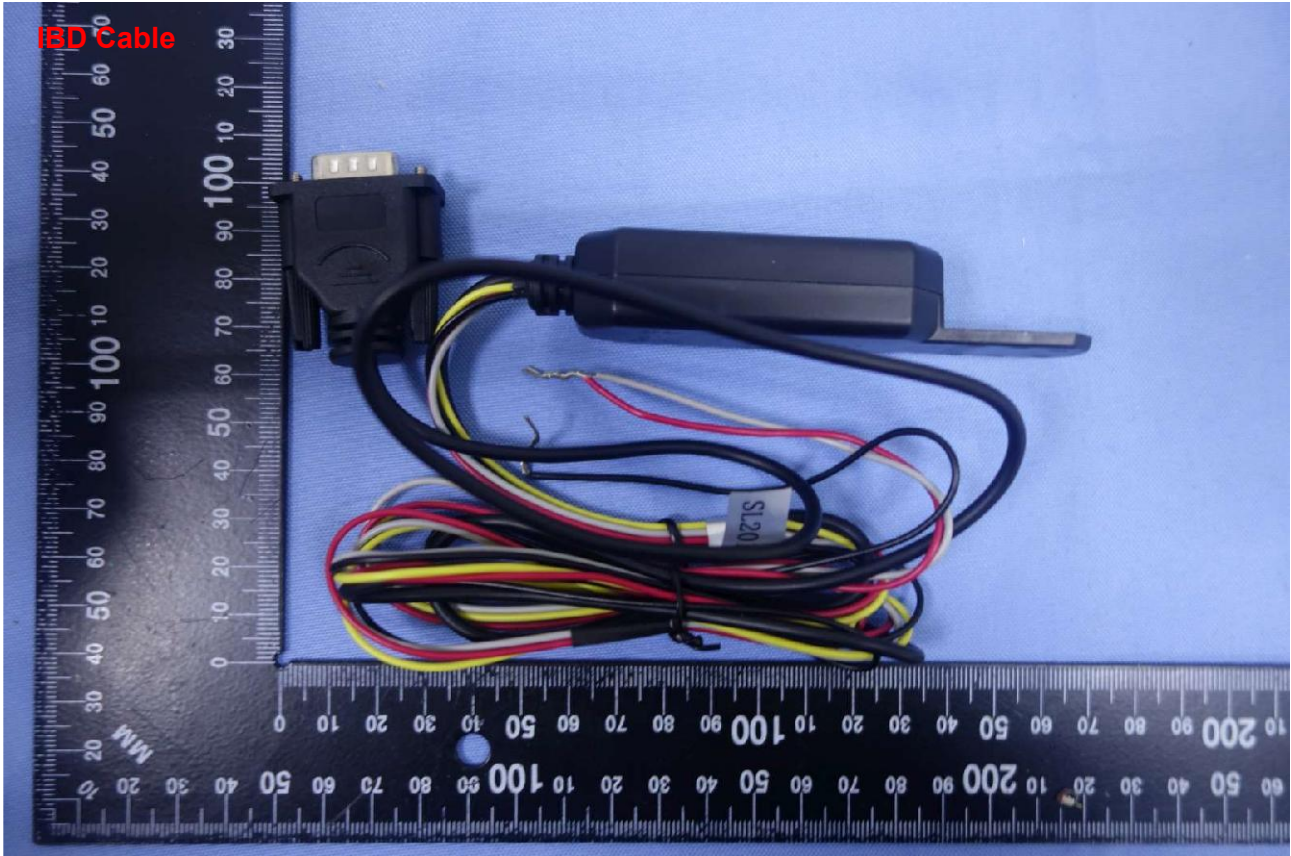

Brand Name: Mobile Devices Ingenierie / Model Name: C4D-4MUSAD_V6