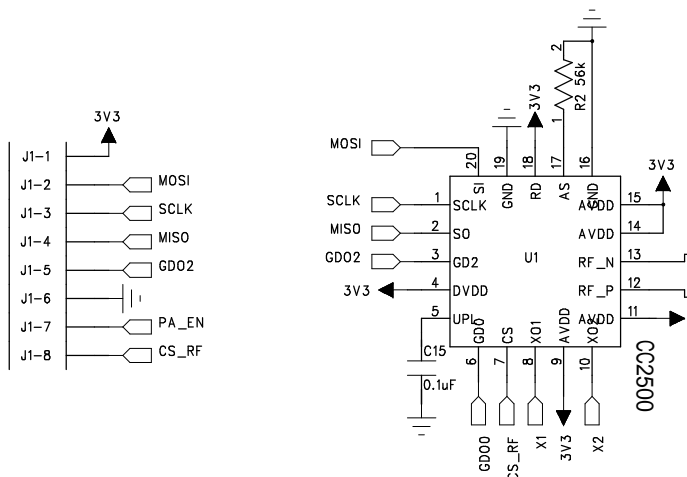

REVISION RECORD			
LTR	ECO NO:	APPROVED:	DATE:

COMPANY: RadioLink Electronics Limited				
TITLE: RL037T2400M-MAIN-FS(111201)				
DRAWN:	DATED:	CODE:	SIZE:	DRAWING NO:
CHECKED:	DATED:			REV:
QUALITY CONTROL:	DATED:			
RELEASED:	DATED:			
SCALE:			SHEET:	OF

D  
C  
B  
A

6                      5                      4                      3                      2                      1

REVISION RECORD			
LTR	ECO NO:	APPROVED:	DATE:

COMPANY:			
TITLE:			
DRAWN:	DATED:	CODE:	DRAWING NO:
CHECKED:	DATED:	<b>A3</b>	REV: <b>V1.2</b>
QUALITY CONTROL:	DATED:	SCALE:	
RELEASED:	DATED:	SHEET: 1 OF 1	