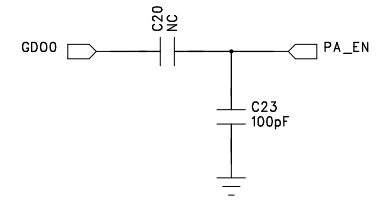

REVISION RECORD			
LTR	ECO NO:	APPROVED:	DATE:

COMPANY: RadioLink Electronics Limited				
TITLE: RL037T2400M-MAIN-FS(111201)				
DRAWN:	DATED:	CODE:	SIZE:	DRAWING NO:
CHECKED:	DATED:			REV:
QUALITY CONTROL:	DATED:			
RELEASED:	DATED:			
SCALE:			SHEET:	OF

D  
C  
B  
A

6                      5                      4                      3                      2                      1

REVISION RECORD			
LTR	ECO NO:	APPROVED:	DATE:

COMPANY:			
TITLE:			
DRAWN:	DATED:	CODE:	DRAWING NO:
CHECKED:	DATED:	<b>A3</b>	REV: <b>V1.2</b>
QUALITY CONTROL:	DATED:	SCALE:	
RELEASED:	DATED:	SHEET: 1 OF 1	