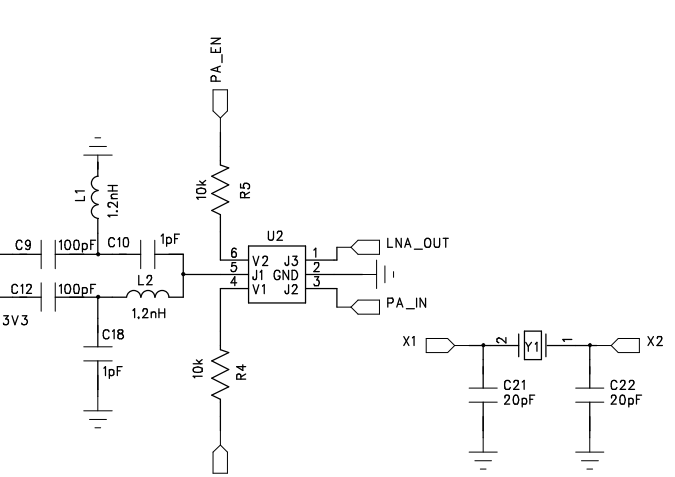

REVISION RECORD			
LTR	ECO NO:	APPROVED:	DATE:

COMPANY: RadioLink Electronics Limited				
TITLE: RL037T2400M-MAIN-FS(111201)				
DRAWN:	DATED:	CODE:	SIZE:	DRAWING NO:
CHECKED:	DATED:			REV:
QUALITY CONTROL:	DATED:			
RELEASED:	DATED:			
SCALE:			SHEET:	OF

D  
C  
B  
A

6                      5                      4                      3                      2                      1

REVISION RECORD			
LTR	ECO NO:	APPROVED:	DATE:

COMPANY:			
TITLE:			
DRAWN:	DATED:	CODE:	DRAWING NO:
CHECKED:	DATED:	<b>A3</b>	REV: <b>V1.2</b>
QUALITY CONTROL:	DATED:	SCALE:	
RELEASED:	DATED:	SHEET: 1 OF 1	