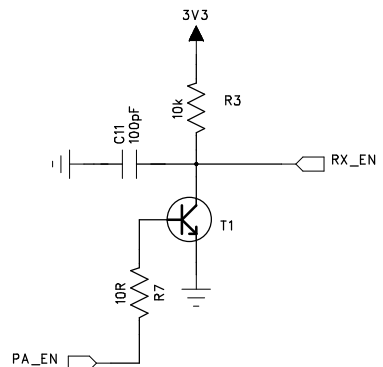

REVISION RECORD			
LTR	ECO NO:	APPROVED:	DATE:

COMPANY: RadioLink Electronics Limited				
TITLE: RL037T2400M-MAIN-FS(111201)				
DRAWN:	DATED:	CODE:	SIZE:	DRAWING NO:
CHECKED:	DATED:			REV:
QUALITY CONTROL:	DATED:			
RELEASED:	DATED:			
SCALE:			SHEET:	OF

D  
C  
B  
A

6                      5                      4                      3                      2                      1

REVISION RECORD			
LTR	ECO NO:	APPROVED:	DATE:

COMPANY:			
TITLE:			
DRAWN:	DATED:	CODE:	DRAWING NO:
CHECKED:	DATED:	<b>A3</b>	REV: <b>V1.2</b>
QUALITY CONTROL:	DATED:	SCALE:	
RELEASED:	DATED:	SHEET: 1 OF 1	