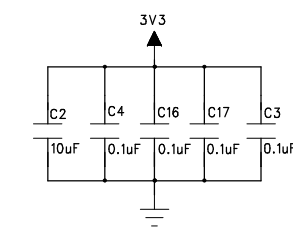

REVISION RECORD			
LTR	ECO NO:	APPROVED:	DATE:

COMPANY: RadioLink Electronics Limited				
TITLE: RL037T2400M-MAIN-FS(111201)				
DRAWN:	DATED:	CODE:	SIZE:	DRAWING NO:
CHECKED:	DATED:			REV:
QUALITY CONTROL:	DATED:			
RELEASED:	DATED:			
SCALE:			SHEET:	OF

D  
C  
B  
A

6                      5                      4                      3                      2                      1

REVISION RECORD			
LTR	ECO NO:	APPROVED:	DATE:

COMPANY:			
TITLE:			
DRAWN:	DATED:	CODE:	DRAWING NO:
CHECKED:	DATED:	<b>A3</b>	REV: <b>V1.2</b>
QUALITY CONTROL:	DATED:	SCALE:	
RELEASED:	DATED:	SHEET: 1 OF 1	