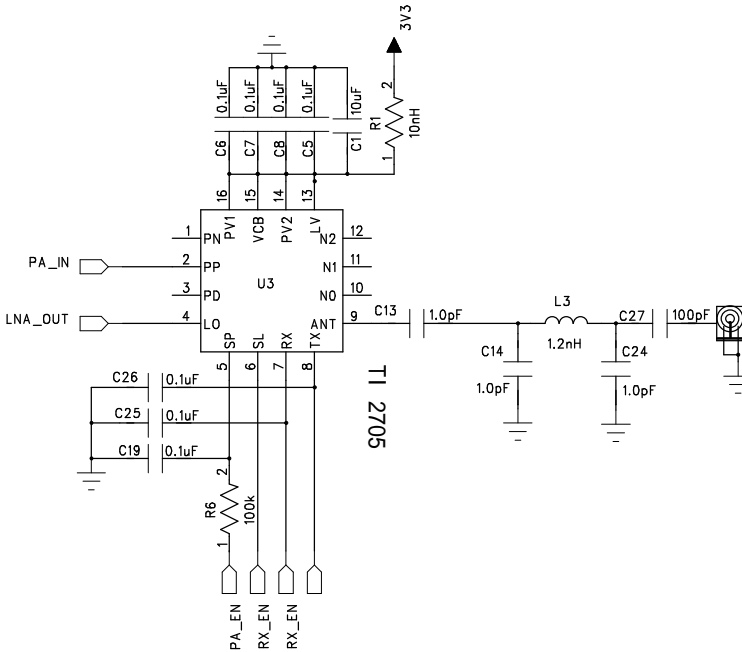

REVISION RECORD			
LTR	ECO NO:	APPROVED:	DATE:

COMPANY: RadioLink Electronics Limited				
TITLE: RL037T2400M-MAIN-FS(111201)				
DRAWN:	DATED:	CODE:	SIZE:	DRAWING NO:
CHECKED:	DATED:			REV:
QUALITY CONTROL:	DATED:			
RELEASED:	DATED:			
SCALE:			SHEET:	OF

D  
C  
B  
A

6                      5                      4                      3                      2                      1

REVISION RECORD			
LTR	ECO NO:	APPROVED:	DATE:

COMPANY:			
TITLE:			
DRAWN:	DATED:	CODE:	DRAWING NO:
CHECKED:	DATED:	<b>A3</b>	REV: <b>V1.2</b>
QUALITY CONTROL:	DATED:	SCALE:	
RELEASED:	DATED:	SHEET: 1 OF 1	