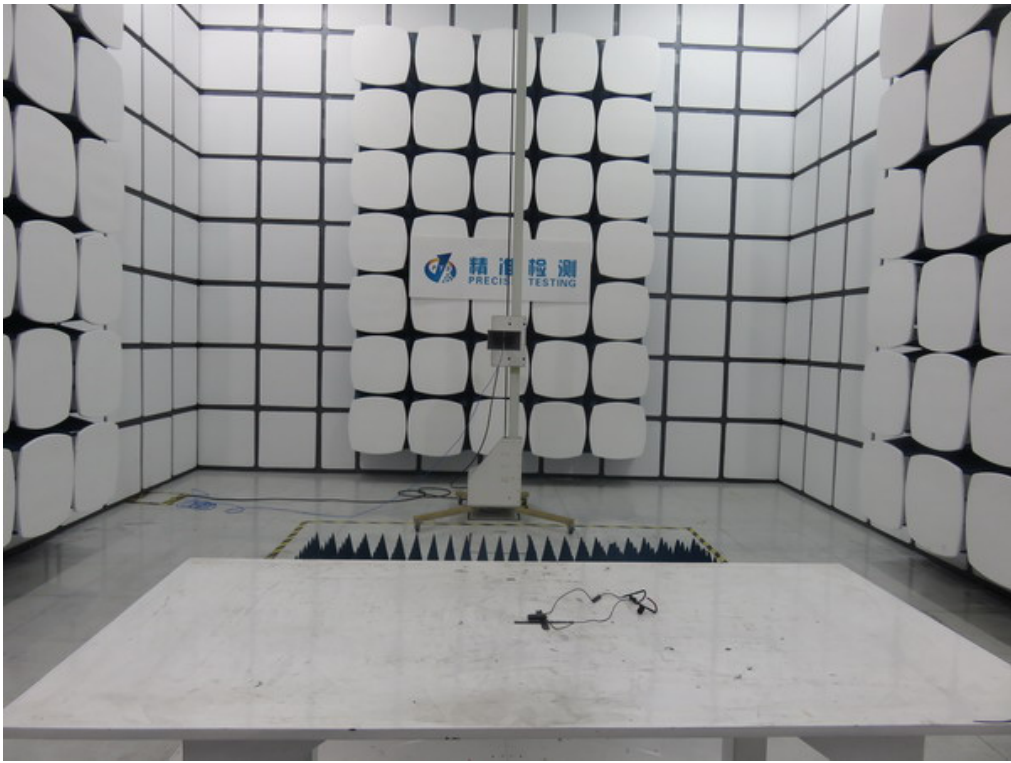

Test Setup Photos

FCC LINE CONDUCTED EMISSION TEST SETUP

FCC RADIATED EMISSION TEST SETUP

Note: The adapter above was provided by AGC Lab for test