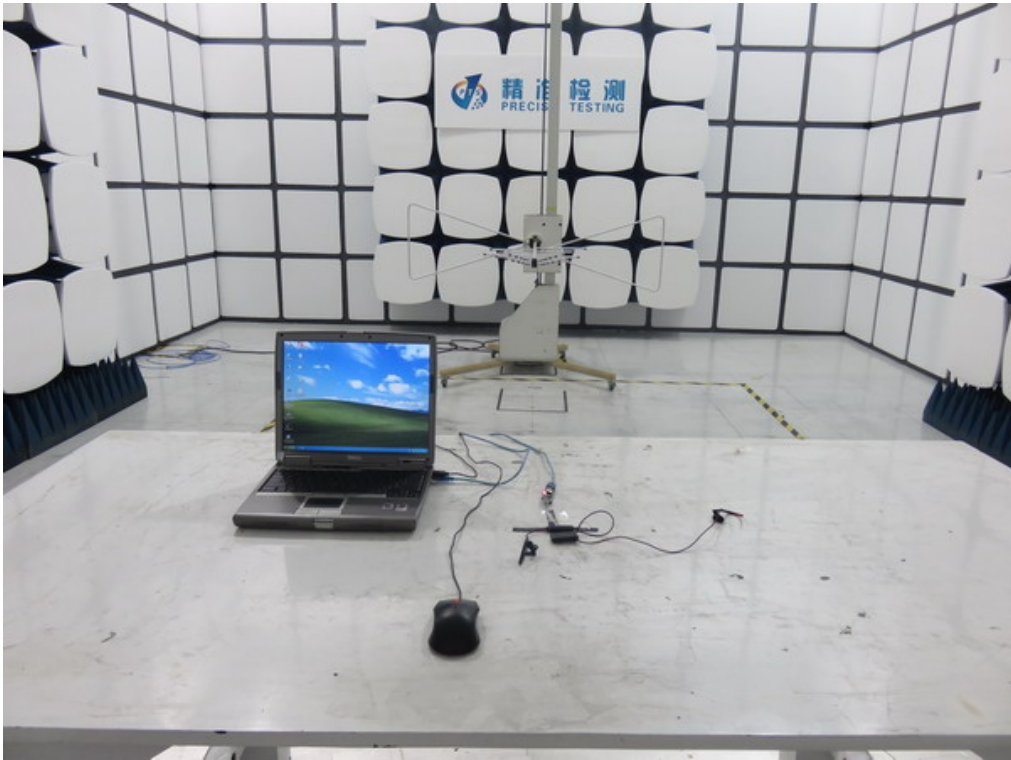

Test Setup Photos

FCC LINE CONDUCTED EMISSION TEST SETUP

FCC RADIATED EMISSION TEST SETUP

Note: The adapter above was provided by AGC Lab for test