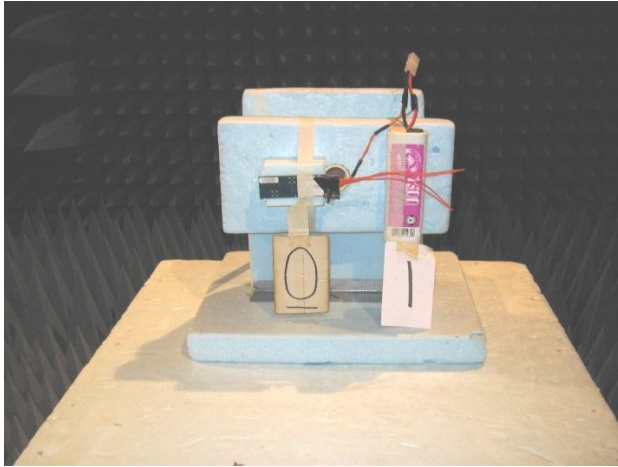

Test Setup Photos

Photo Information and Test Setup:

Item: Whirlpool Corporation Model XPWG3

Radiated Emissions Below 1 GHz

Position X

Position Y

Position Z

Radiated Emissions Above 1 GHz

Photo Information and Test Setup:

Item0: Whirlpool Corporation Model XPWG3
Item1: 7.5 Volt rechargeable battery (not part of the EUT)

Radiated Emissions Above 1 GHz

Position X

Position Y

Position Z

RF Conducted