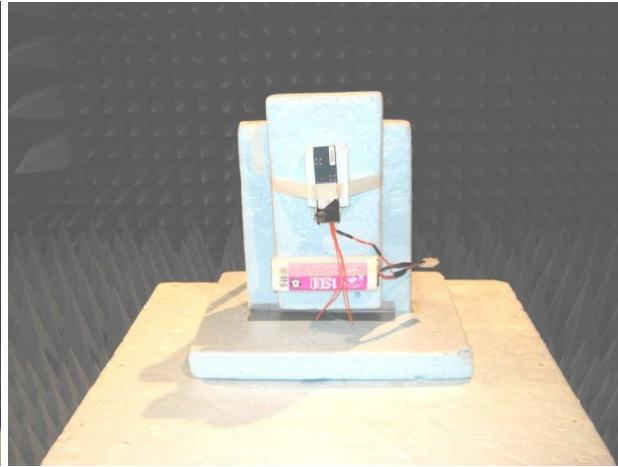

Test Setup Photos

Photo Information and Test Setup:

Item: Whirlpool Corporation Model XPWG3

Radiated Emissions Below 1 GHz

Position X

Position Y

Position Z

Radiated Emissions Above 1 GHz

Photo Information and Test Setup:

Item0: Whirlpool Corporation Model XPWG3
Item1: 7.5 Volt rechargeable battery (not part of the EUT)

Radiated Emissions Above 1 GHz

Position X

Position Y

Position Z

RF Conducted