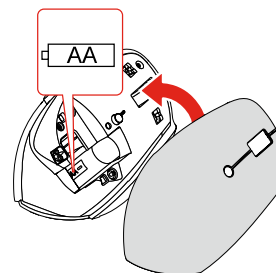

Lenovo Go Vertical Wireless Mouse

<https://support.lenovo.com>

(1P) PN: SP41C33884
Printed in China

Lenovo

1

2

3

4

DPI

800 DPI ☀ x1
1600 DPI ☀ x2
2400 DPI ☀ x3

Forward → / ⇨

Backward ← / ⇦

↓ <https://support.lenovo.com/docs/LenovoGo>

Lenovo Unified Pairing Receiver

1

2