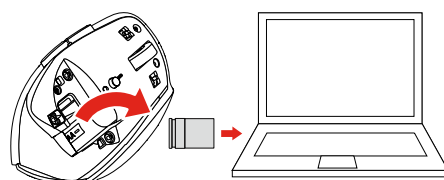

Lenovo Go Vertical Wireless Mouse

<https://support.lenovo.com>

(1P) PN: SP41C33884
Printed in China

Lenovo

1

2

3

4