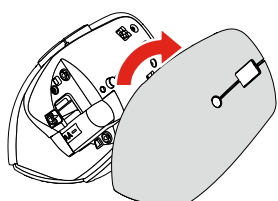

Lenovo Go Vertical Wireless Mouse

<https://support.lenovo.com>

(1P) PN: SP41C33884
Printed in China

Lenovo

1

2

3

4