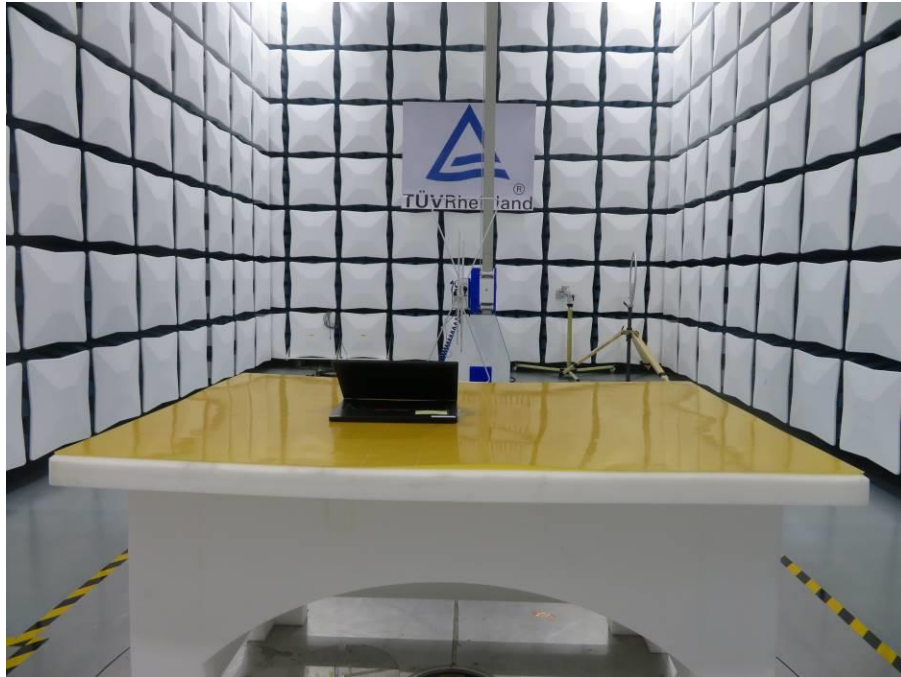

Appendix A: Photographs of the Test Set-Up

APPENDIX A: PHOTOGRAPHS OF THE TEST SET-UP	1
PHOTOGRAPH 1: SET-UP PHOTO FOR RADIATED SPURIOUS EMISSION, 30MHz ~ 1GHz	2
PHOTOGRAPH 2: SET-UP PHOTO FOR RADIATED SPURIOUS EMISSION, 1GHz ~ 18GHz	2
PHOTOGRAPH 3: SET-UP FOR CONDUCTED EMISSION ON AC MAINS	3

Photograph 1: Set-up photo for Radiated Spurious Emission, 30MHz ~ 1GHz

Photograph 2: Set-up photo for Radiated Spurious Emission, 1GHz ~ 18GHz

Photograph 3: Set-up for Conducted Emission on AC Mains