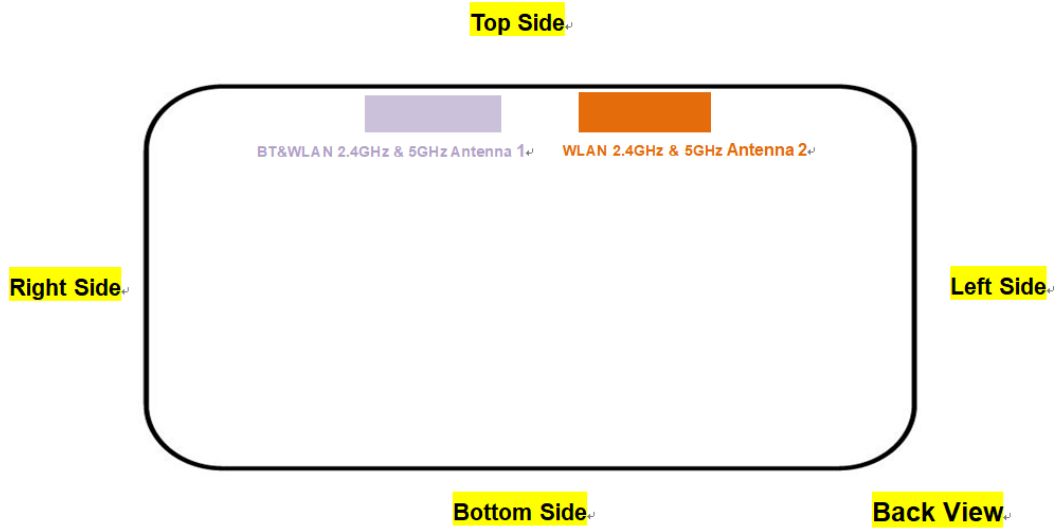

Appendix D. SAR Test Setup Photos
Body Exposure Condition

Front, Test Separation 10 mm

Back, Test Separation 10 mm

Right Side, Test Separation 10 mm

Left Side, Test Separation 10 mm

Top Side, Test Separation 10 mm

Bottom Side, Test Separation 10 mm

Extremity Exposure Condition

Front, Test Separation 0 mm

Back, Test Separation 0 mm

Right Side, Test Separation 0 mm

Left Side, Test Separation 0 mm

Top Side, Test Separation 0 mm

Bottom Side, Test Separation 0 mm

Antenna Location

Length: 258mm
Width: 105mm
Diagonal: 260mm