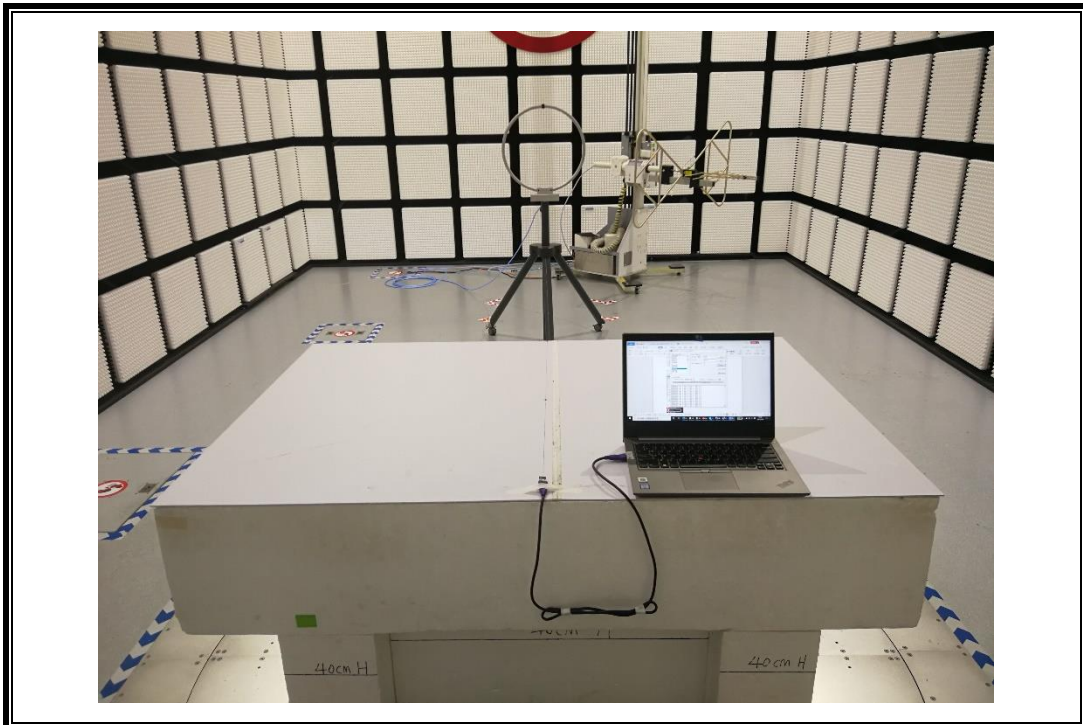

Appendix II

Setup Photographs

RADIATED RF MEASUREMENT SETUP (30MHz ~ 1 GHz)

RADIATED RF MEASUREMENT SETUP (Below 30MHz)

RADIATED RF MEASUREMENT SETUP (Above 1G – X axis)

RADIATED RF MEASUREMENT SETUP (Above 1G – Y axis)

RADIATED RF MEASUREMENT SETUP (Above 1G – Z axis)

POWERLINE CONDUCTED EMISSIONS MEASUREMENT SETUP