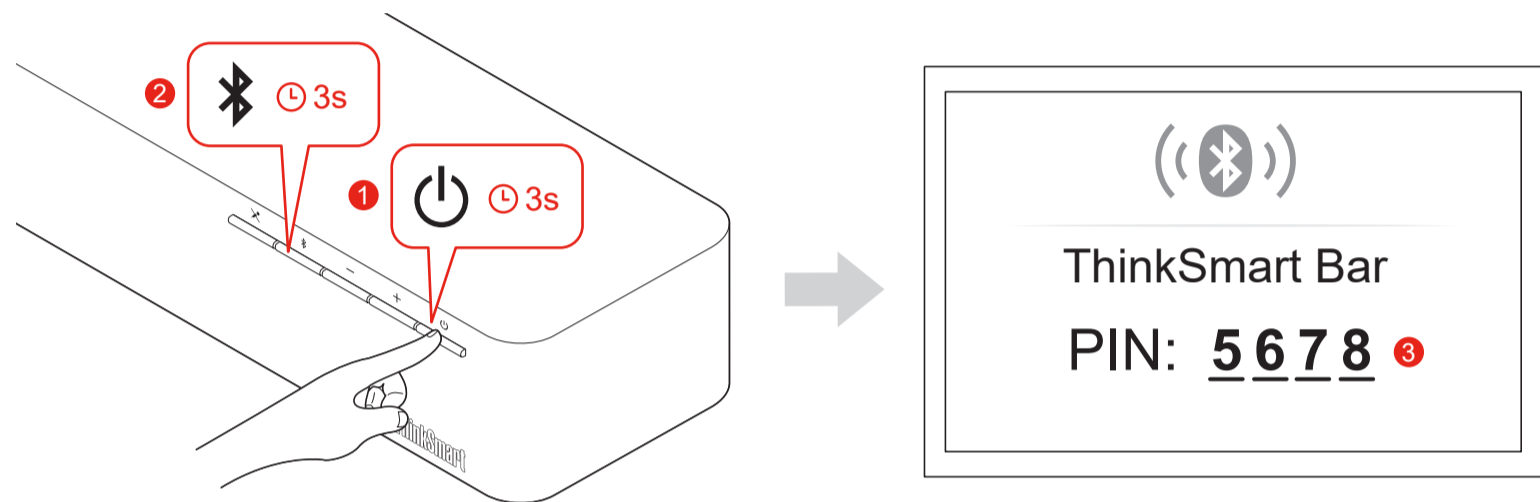

2

4

5

i

6

ThinkSmart MANAGER

<https://support.lenovo.com/virtual_reality_thinksmart>

<https://support.lenovo.com/console_thinksmart>

7