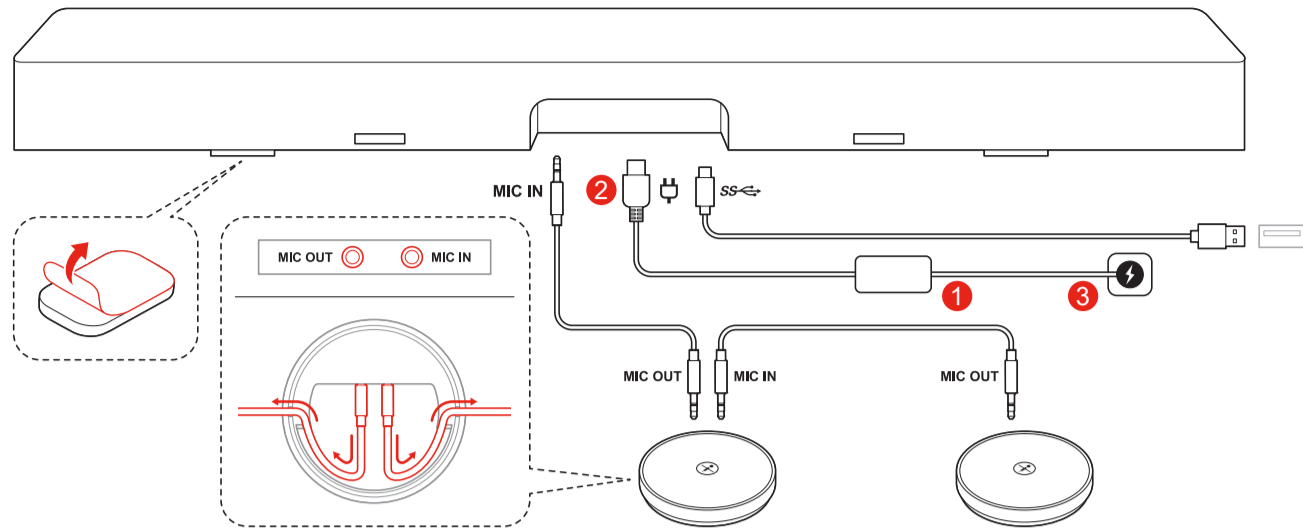

2

4

5

i

6

ThinkSmart MANAGER

<https://support.lenovo.com/virtual_reality_thinksmart>

<https://support.lenovo.com/console_thinksmart>

7