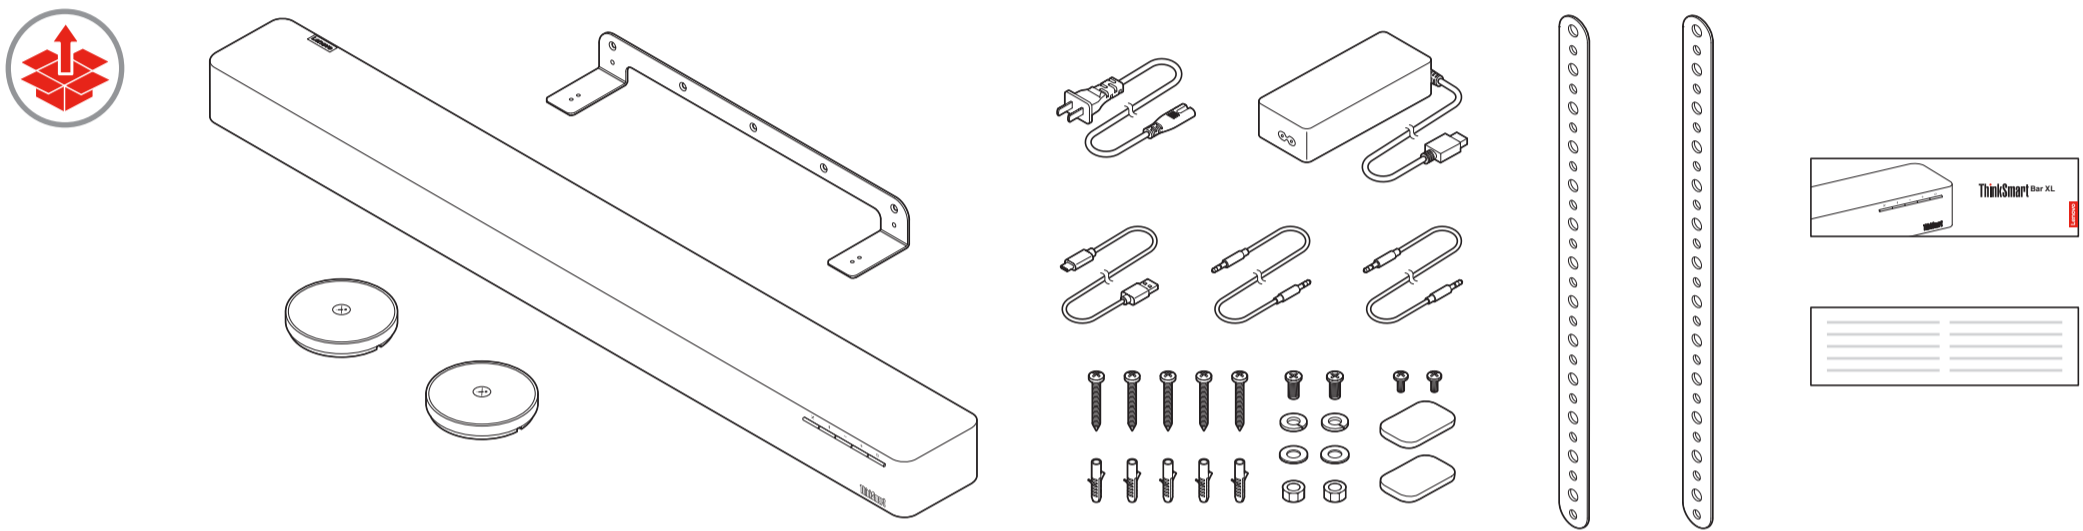

ThinkSmart Bar XL

Lenovo

Printed in China
PN: SP40M14689

1

2

3

2

4