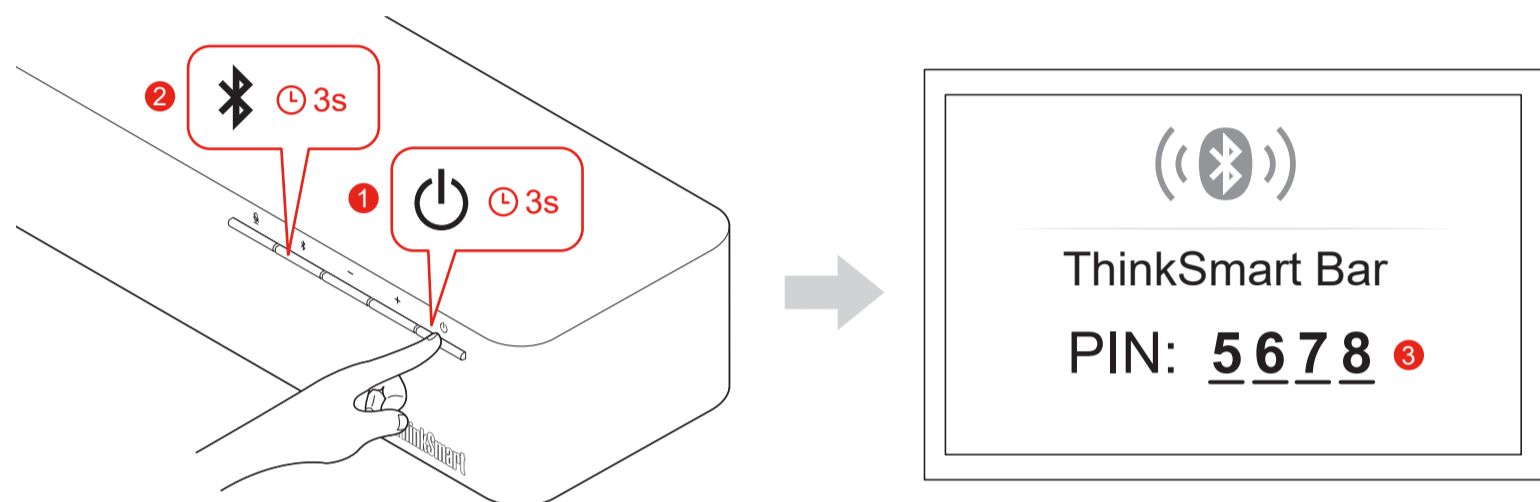

★ Not supported by Microsoft Teams Rooms | Microsoft Teams Rooms לא נתמך על ידי

5

i