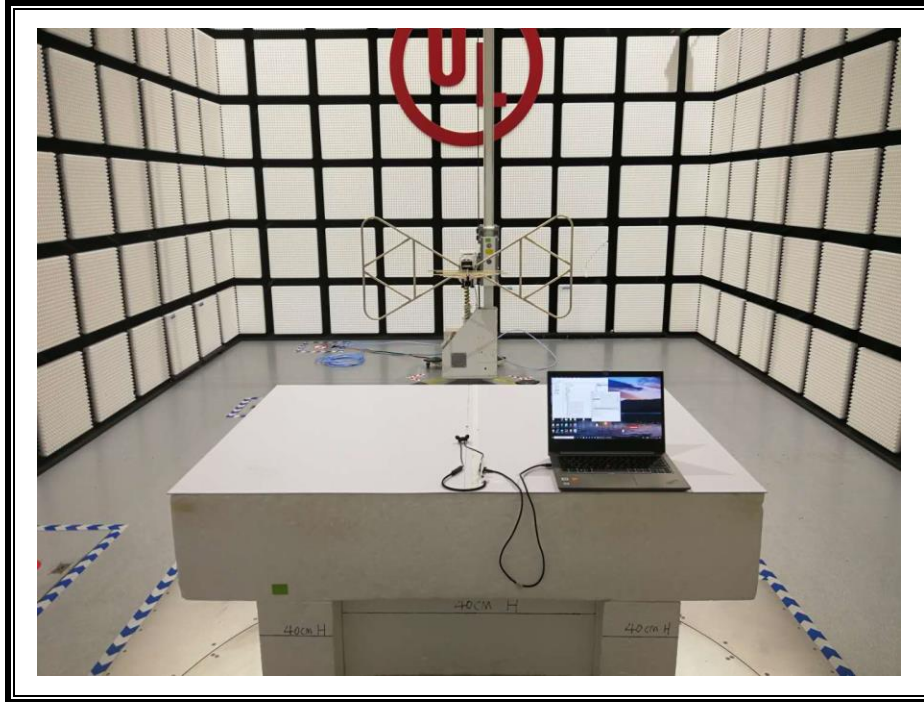

Appendix II

Setup Photographs

RADIATED RF MEASUREMENT SETUP (ABOVE 1 GHz)

MEASUREMENT POSITION (Y axis)

MEASUREMENT POSITION (Z axis)

RADIATED RF MEASUREMENT SETUP (30MHz~1GHz)

RADIATED RF MEASUREMENT SETUP (Below 30MHz)

AC POWER LINE CONDUCTED EMISSIONS MEASUREMENT SETUP