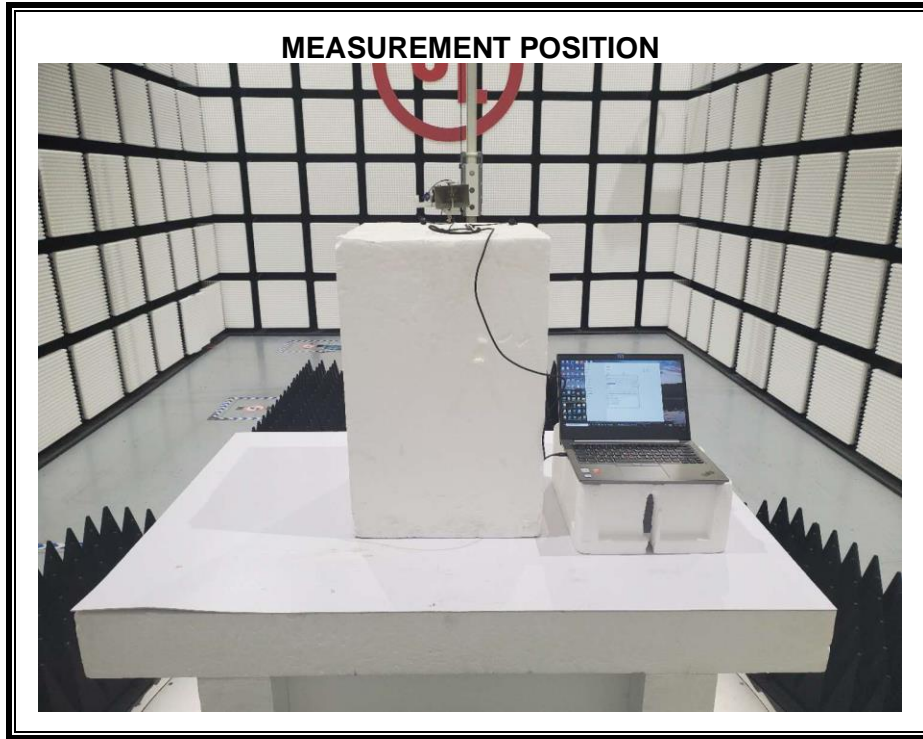

Appendix II

Setup Photographs

RADIATED RF MEASUREMENT SETUP (ABOVE 1 GHz)

MEASUREMENT POSITION (Y axis)

MEASUREMENT POSITION (Z axis)

RADIATED RF MEASUREMENT SETUP (30MHz~1GHz)

RADIATED RF MEASUREMENT SETUP (Below 30MHz)

AC POWER LINE CONDUCTED EMISSIONS MEASUREMENT SETUP