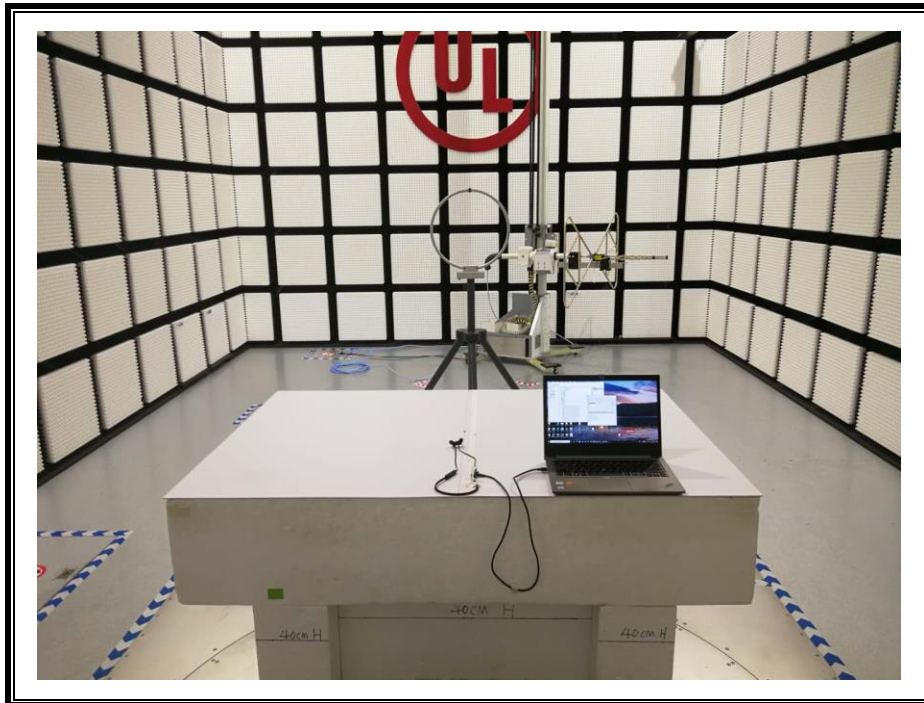

Appendix II

Setup Photographs

RADIATED RF MEASUREMENT SETUP (ABOVE 1 GHz)

MEASUREMENT POSITION (Y axis)

MEASUREMENT POSITION (Z axis)

RADIATED RF MEASUREMENT SETUP (30MHz~1GHz)

RADIATED RF MEASUREMENT SETUP (Below 30MHz)

AC POWER LINE CONDUCTED EMISSIONS MEASUREMENT SETUP