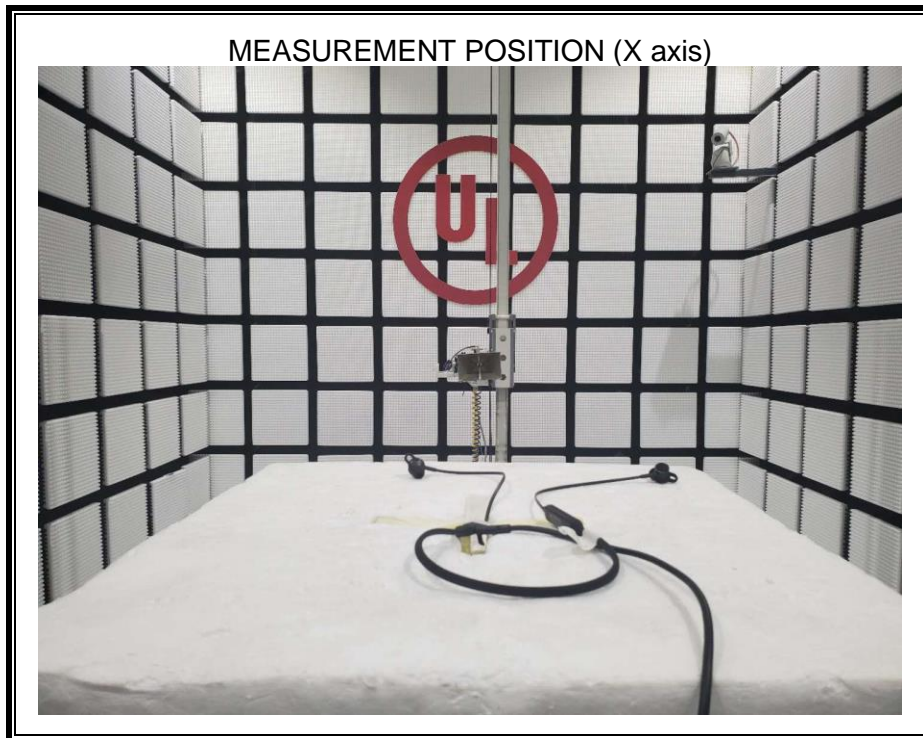

Appendix II

Setup Photographs

RADIATED RF MEASUREMENT SETUP (ABOVE 1 GHz)

MEASUREMENT POSITION (Y axis)

MEASUREMENT POSITION (Z axis)

RADIATED RF MEASUREMENT SETUP (30MHz~1GHz)

RADIATED RF MEASUREMENT SETUP (Below 30MHz)

AC POWER LINE CONDUCTED EMISSIONS MEASUREMENT SETUP