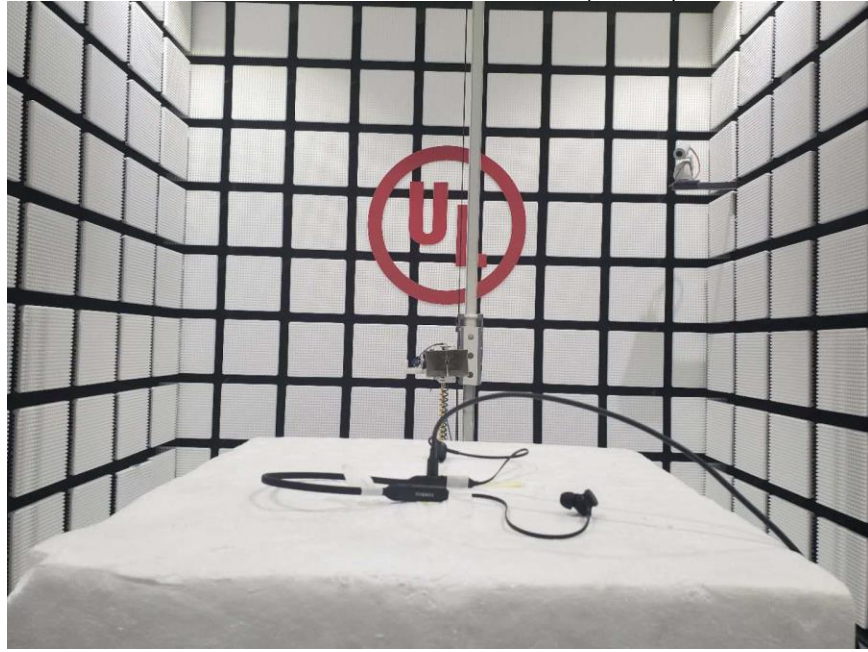

Appendix II

Setup Photographs

RADIATED RF MEASUREMENT SETUP (ABOVE 1 GHz)

MEASUREMENT POSITION (Y axis)

MEASUREMENT POSITION (Z axis)

RADIATED RF MEASUREMENT SETUP (30MHz~1GHz)

RADIATED RF MEASUREMENT SETUP (Below 30MHz)

AC POWER LINE CONDUCTED EMISSIONS MEASUREMENT SETUP