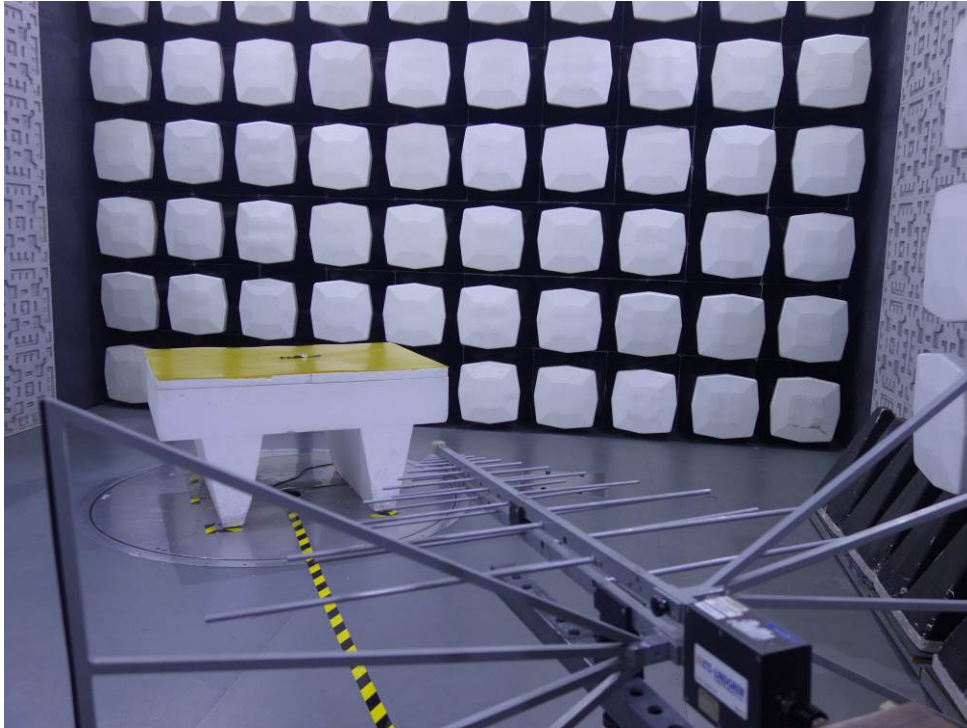

Setup Photos

for SZEM1809008270CR

FCC ID: A5M-WATCH-S

1 Photographs

1.1 Radiated Spurious Emissions Test Setup

Below 1GHz

Above 1GHz