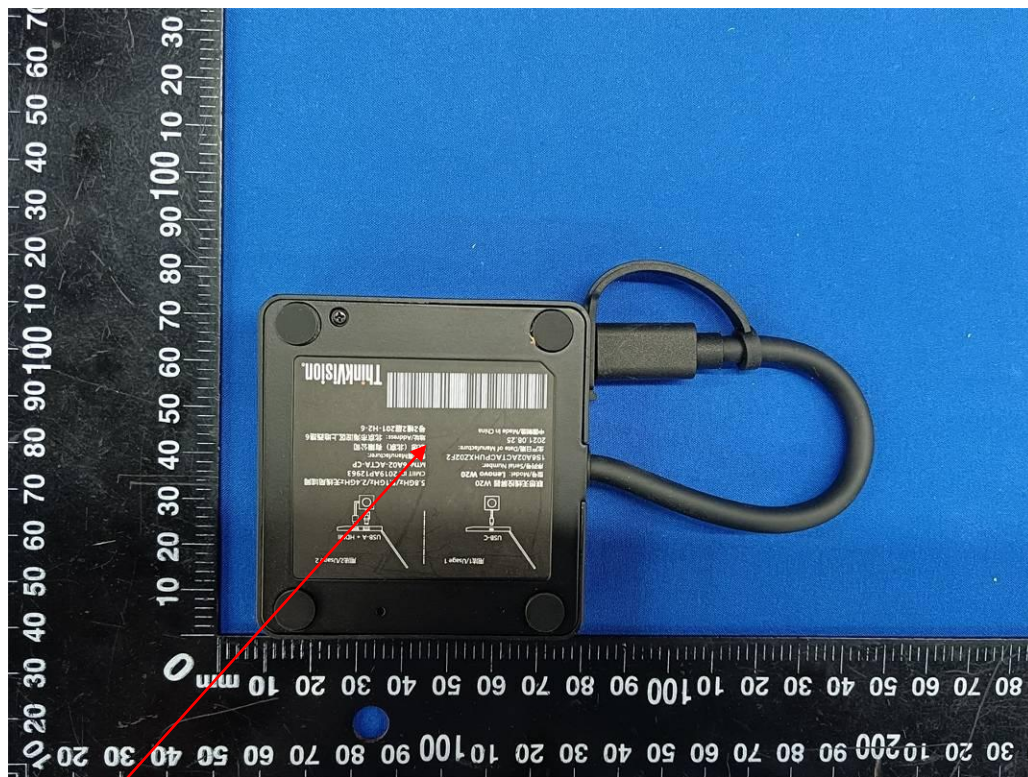

LABEL AND LOCATION

(Size: L5.22cm x 4.47cm)

Label Location