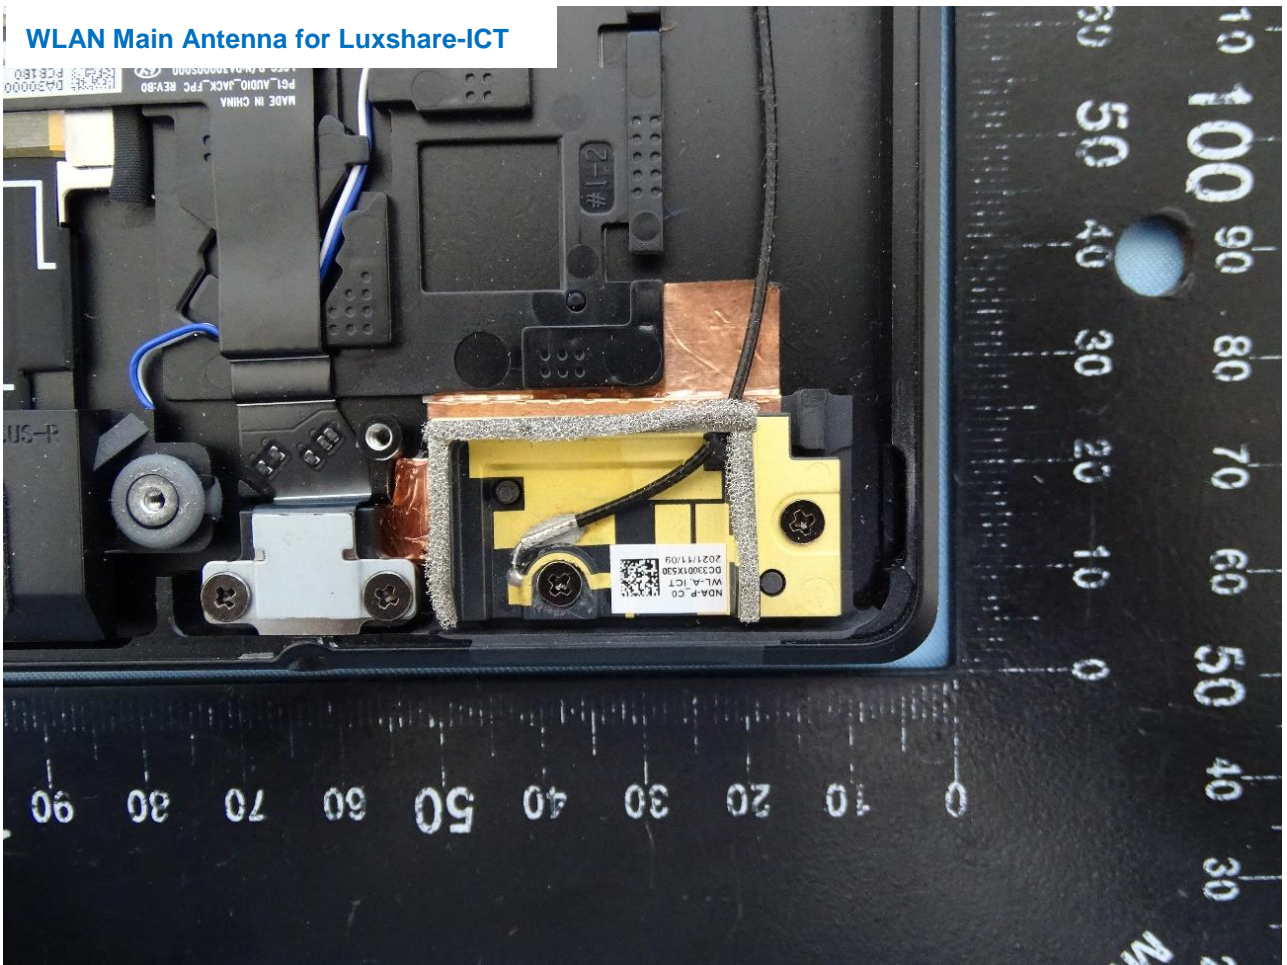

3. Internal Photograph of Host

Brand Name: Lenovo / Model Name: TP00140A

WWAN Main Antenna for Luxshare-ICT

WWAN Aux. and GPS Antenna for Luxshare-ICT

WLAN Main Antenna for Luxshare-ICT

WLAN Aux. and Bluetooth Antenna for Luxshare-ICT