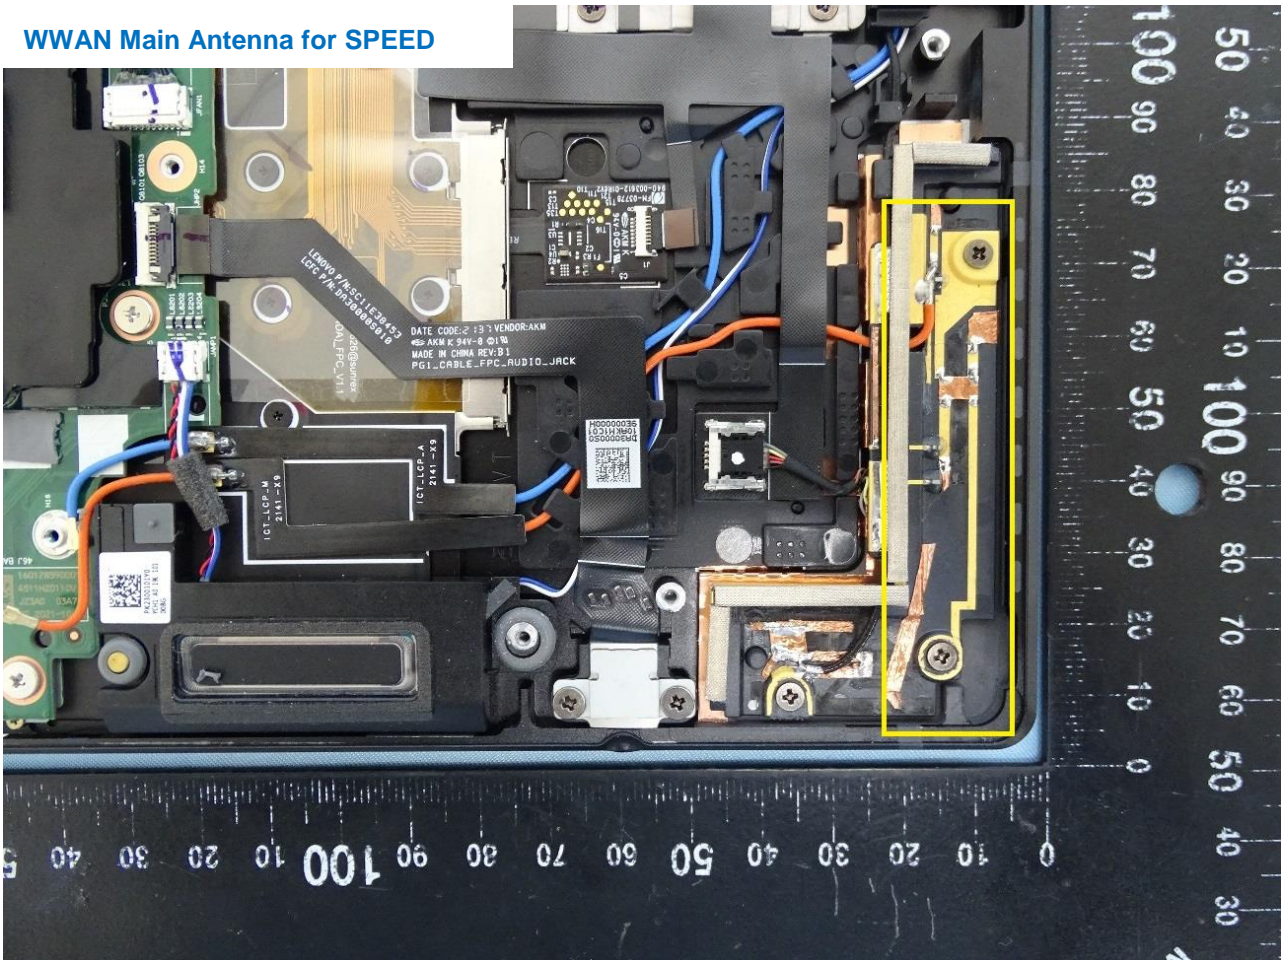

WWAN Main Antenna for SPEED