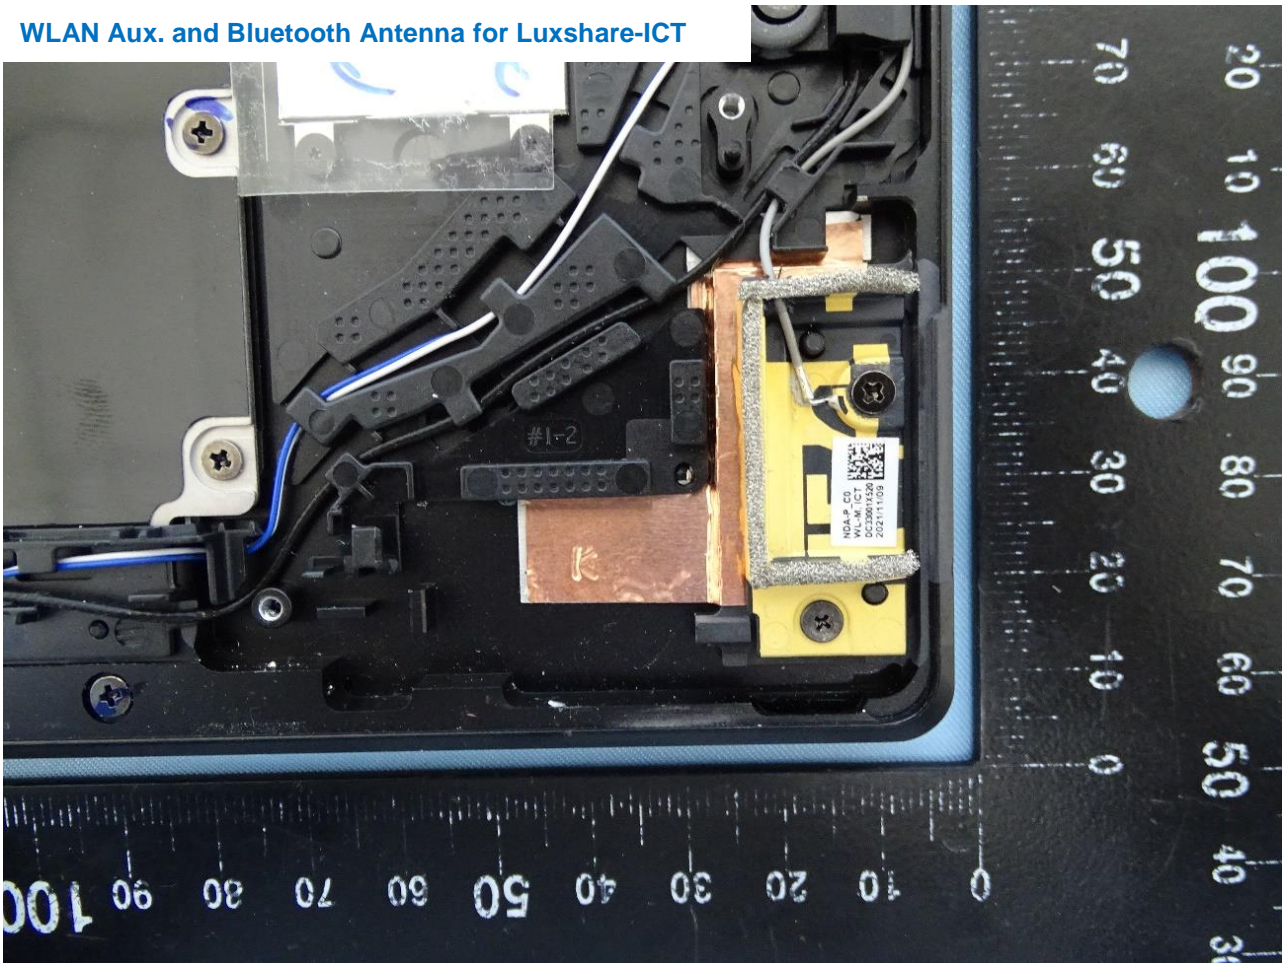

3. Internal Photograph of Host

Brand Name: Lenovo / Model Name: TP00140A

WWAN Main Antenna for Luxshare-ICT

WWAN Aux. and GPS Antenna for Luxshare-ICT

WLAN Main Antenna for Luxshare-ICT

WLAN Aux. and Bluetooth Antenna for Luxshare-ICT