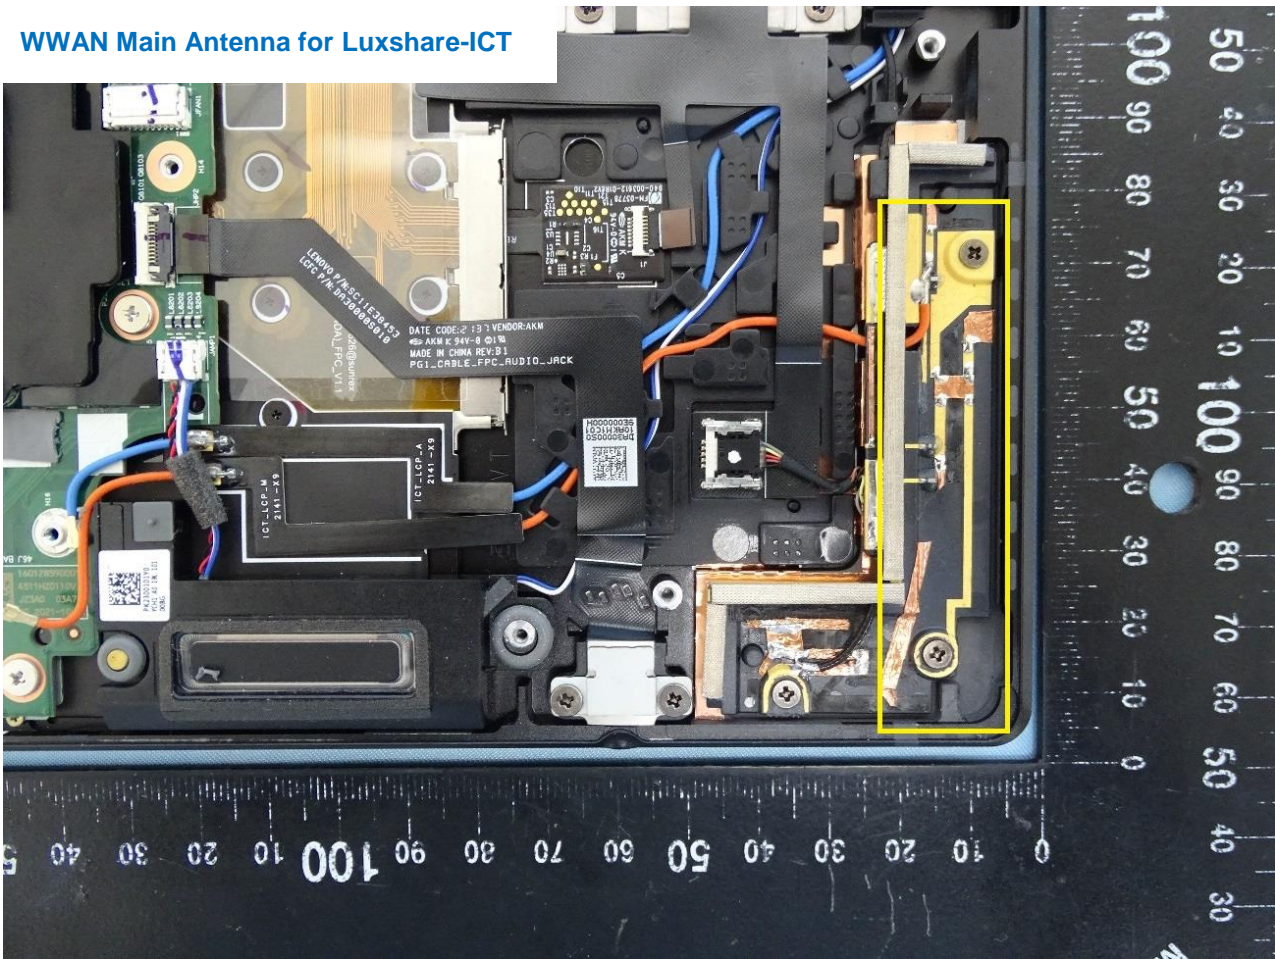

3. Internal Photograph of Host

Brand Name: Lenovo / Model Name: TP00140A

WWAN Main Antenna for Luxshare-ICT

WWAN Aux. and GPS Antenna for Luxshare-ICT

WLAN Main Antenna for Luxshare-ICT

WLAN Aux. and Bluetooth Antenna for Luxshare-ICT