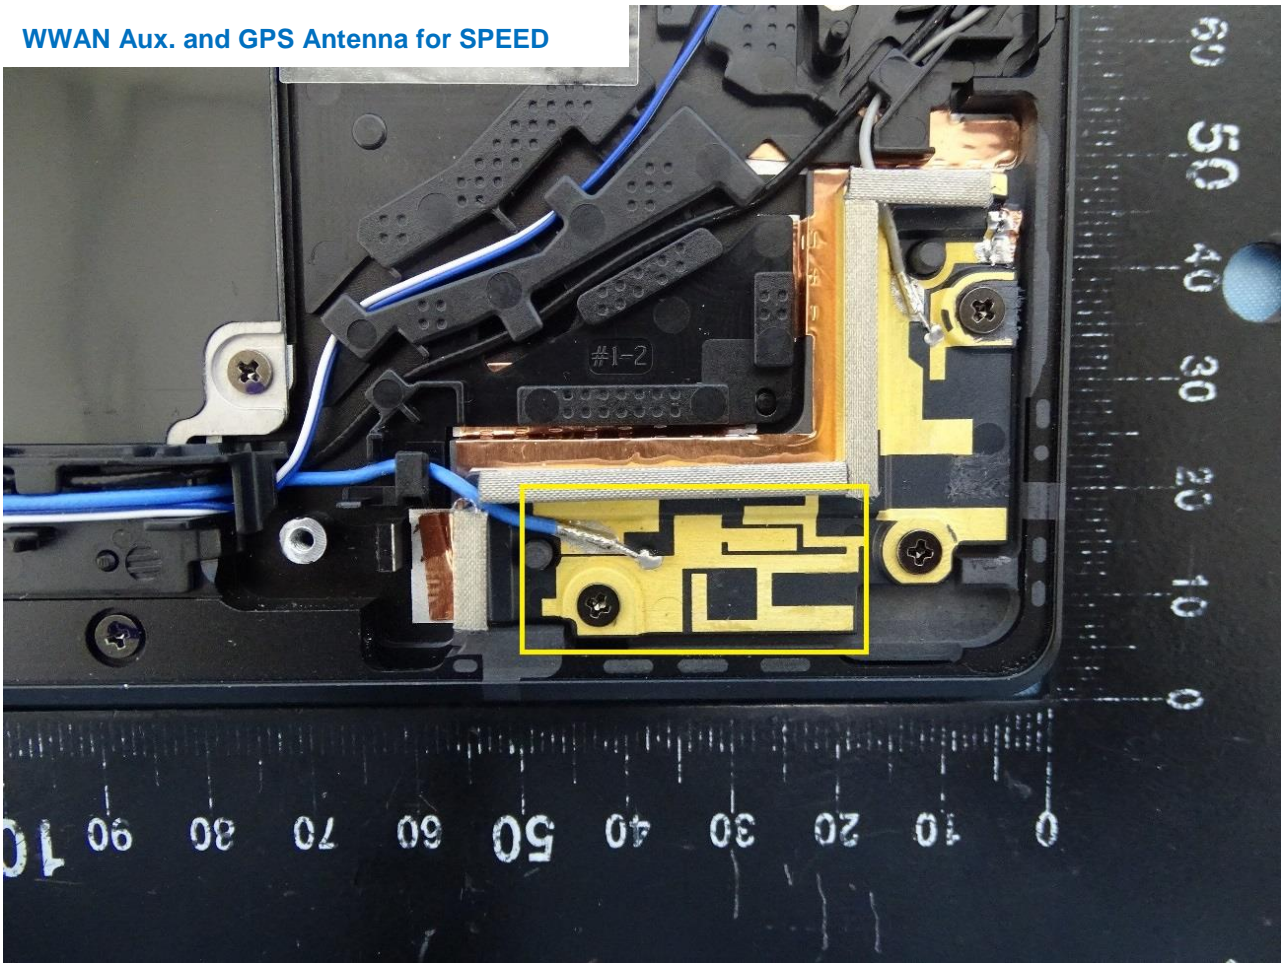

WWAN Aux. and GPS Antenna for SPEED