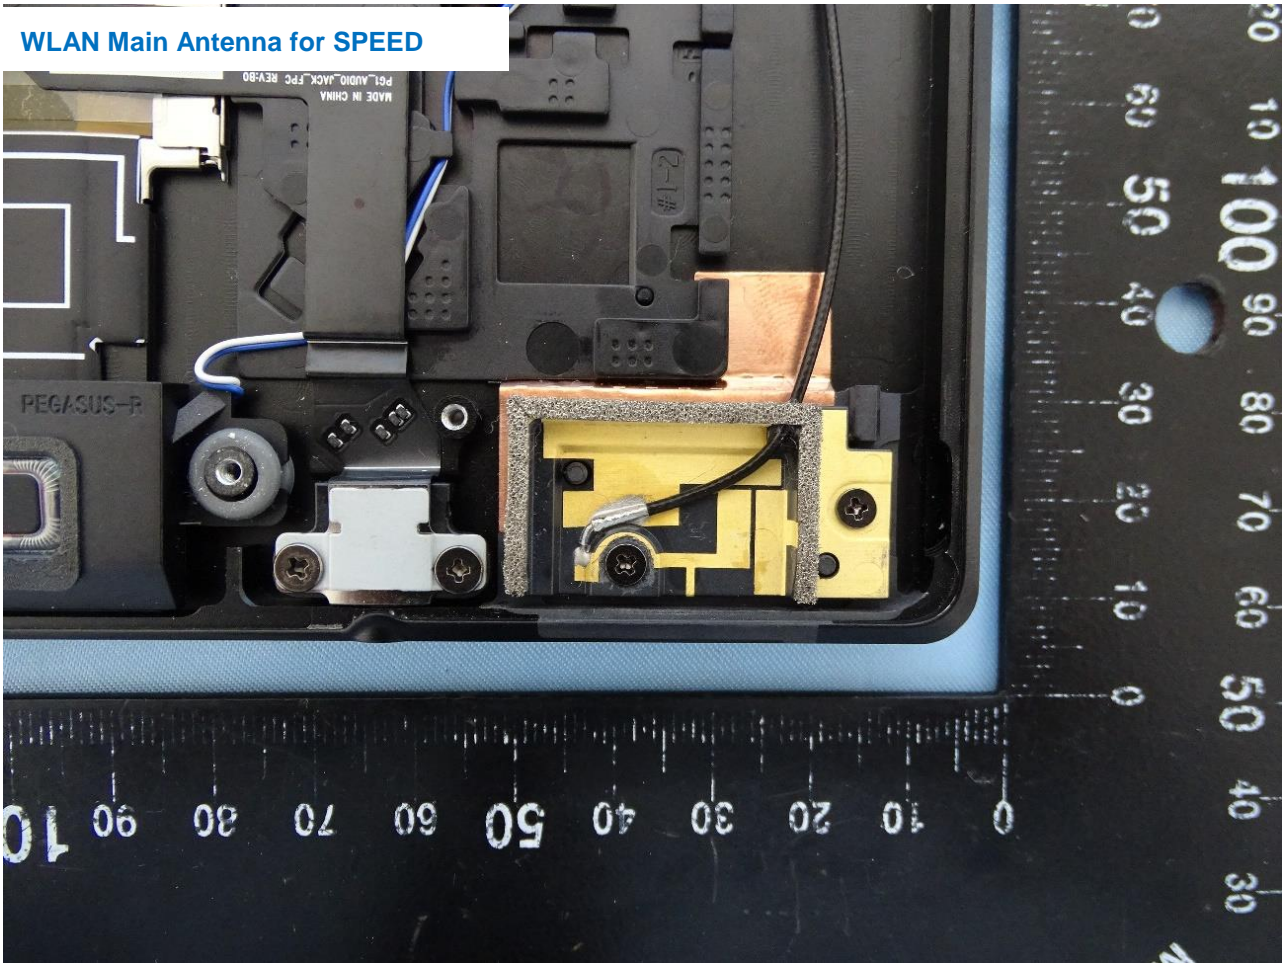

WLAN Main Antenna for SPEED