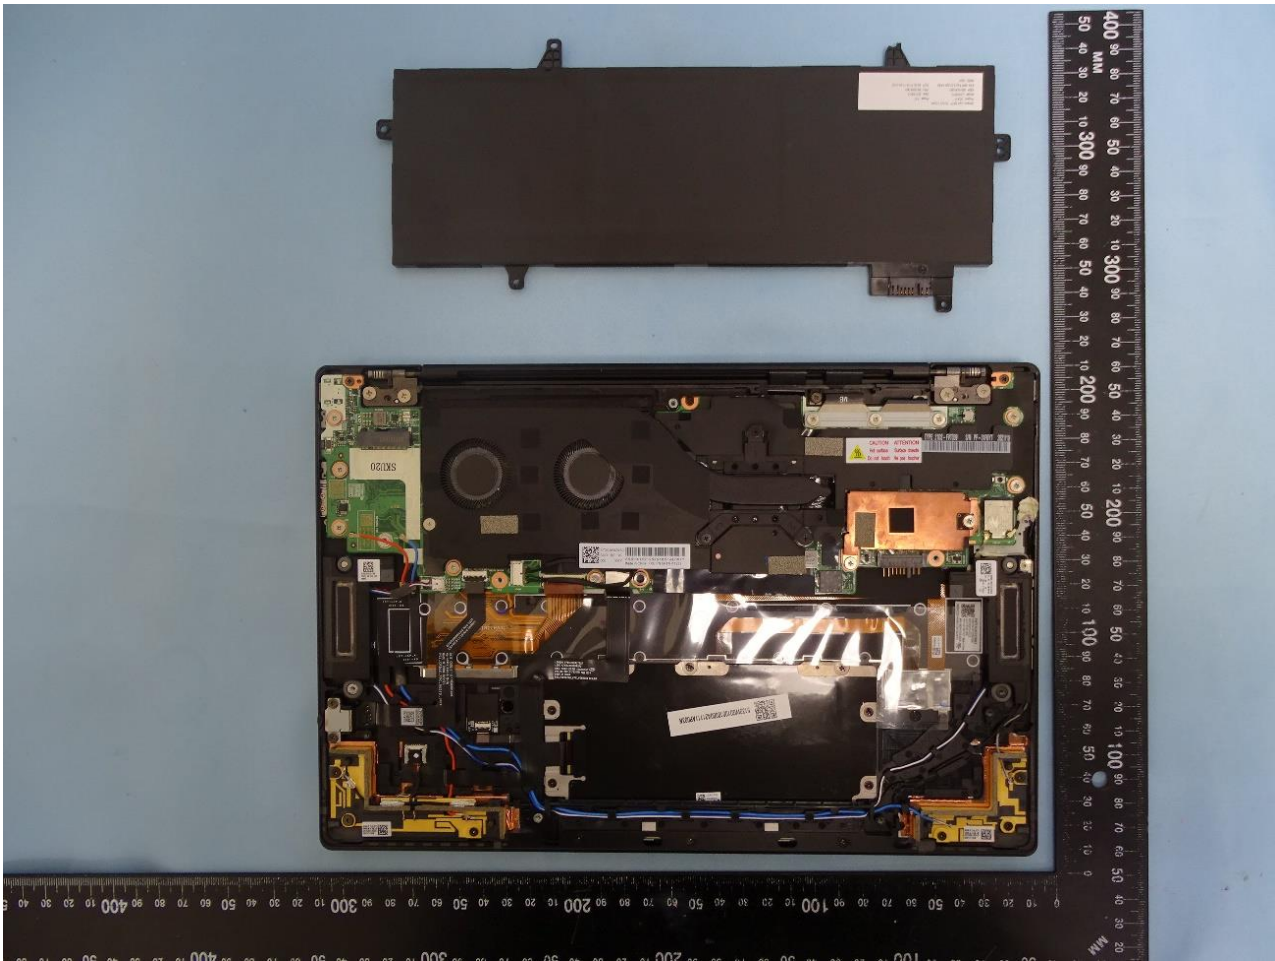

3. Internal Photograph of Host

Brand Name: Lenovo / Model Name: TP00140A

WWAN Main Antenna for Luxshare-ICT

WWAN Aux. and GPS Antenna for Luxshare-ICT

WLAN Main Antenna for Luxshare-ICT

WLAN Aux. and Bluetooth Antenna for Luxshare-ICT