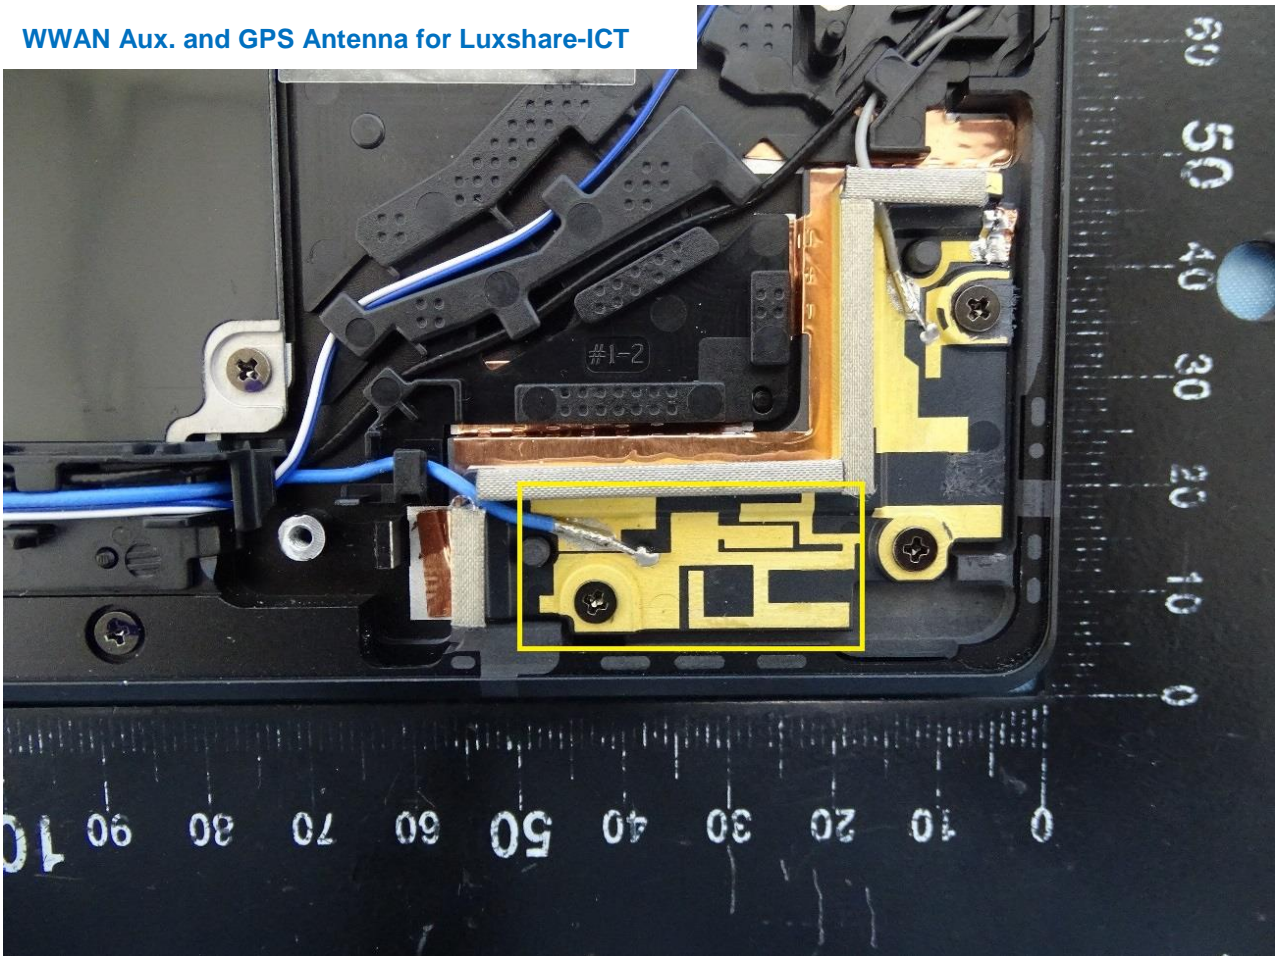

3. Internal Photograph of Host

Brand Name: Lenovo / Model Name: TP00140A

WWAN Main Antenna for Luxshare-ICT

WWAN Aux. and GPS Antenna for Luxshare-ICT

WLAN Main Antenna for Luxshare-ICT

WLAN Aux. and Bluetooth Antenna for Luxshare-ICT