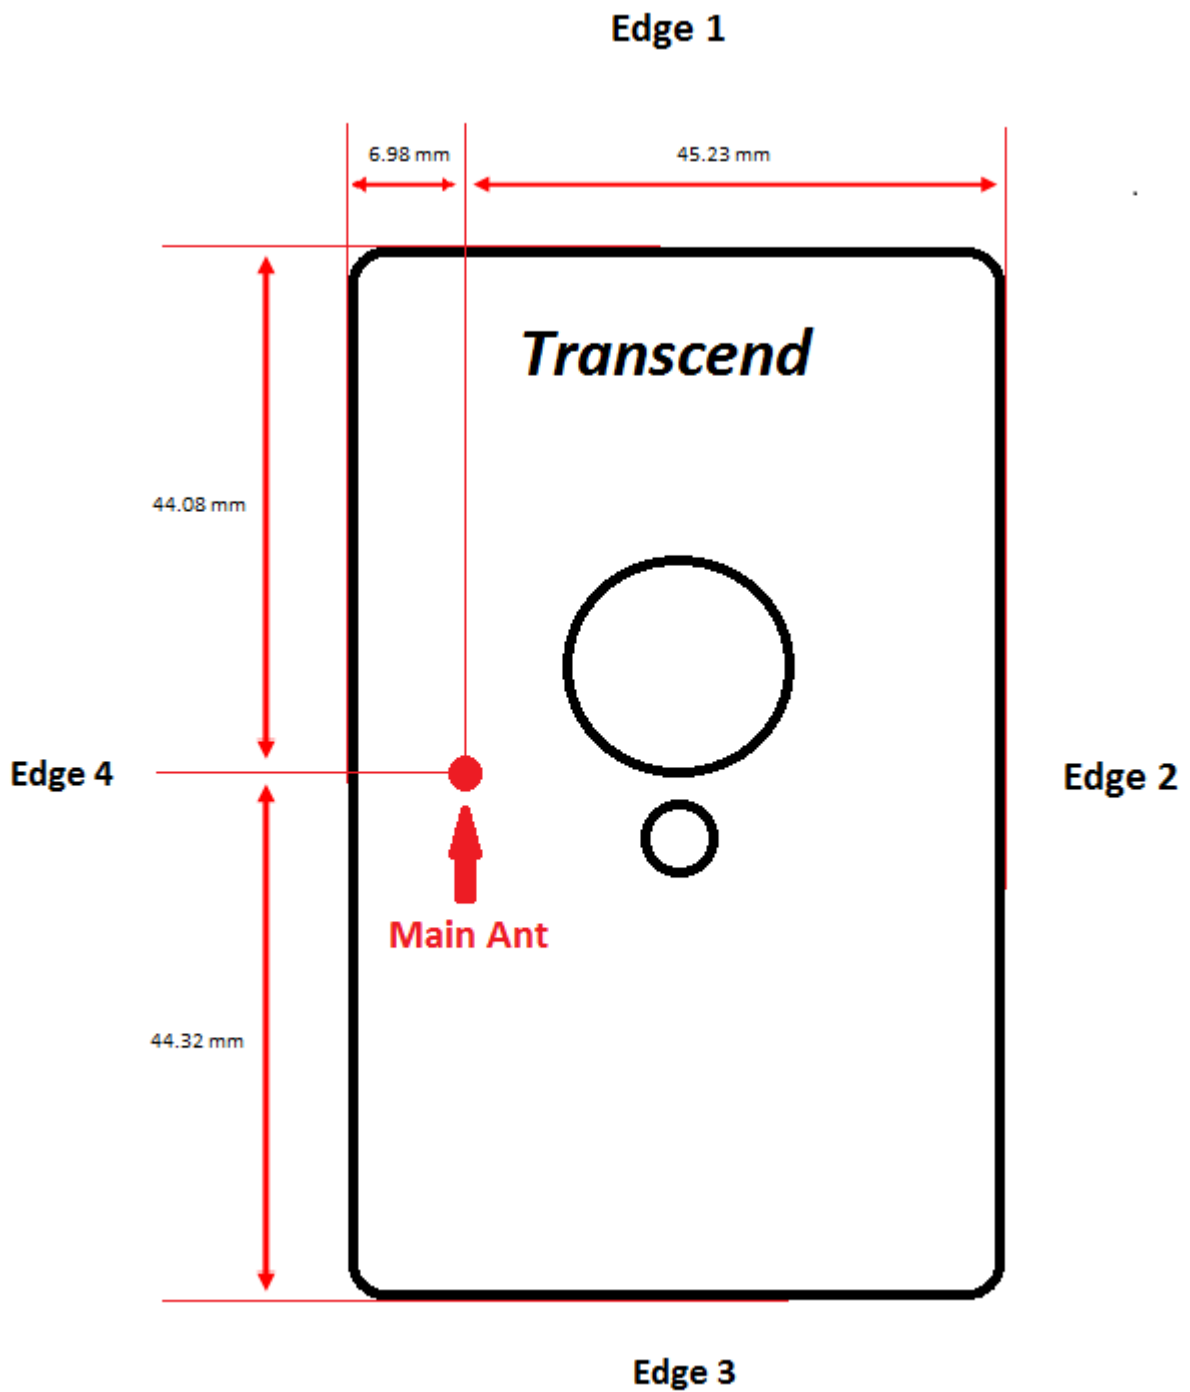

## Antenna Location

## Front

## Rear

| Separation Distance (mm) | Wi-Fi Antenna (Main) |
|--------------------------|----------------------|
| Front                    | 4.4                  |
| Edge1                    | 44.08                |
| Edge2                    | 45.23                |
| Edge3                    | 44.32                |
| Edge4                    | 6.98                 |
| Rear                     | 10                   |