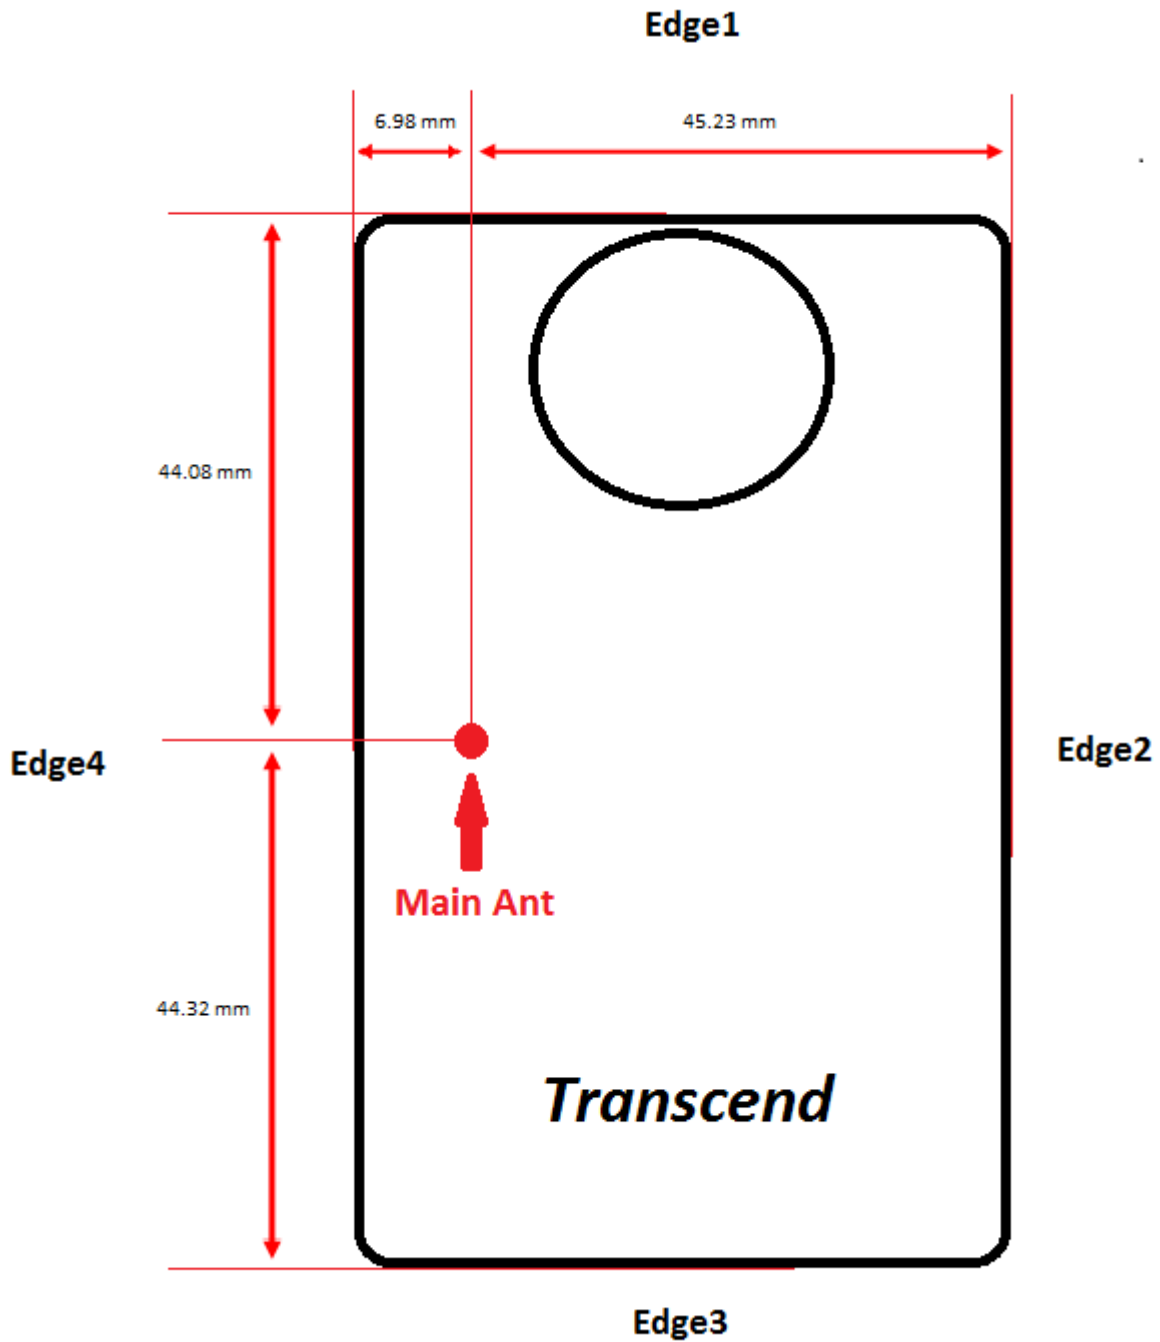

Antenna Location

Front

Rear

Separation Distance (mm)	Wi-Fi Antenna (Main)
Front	4.4
Edge1	44.08
Edge2	45.23
Edge3	44.32
Edge4	6.98
Rear	10

SETUP PHOTOS

Front

Rear

Rear