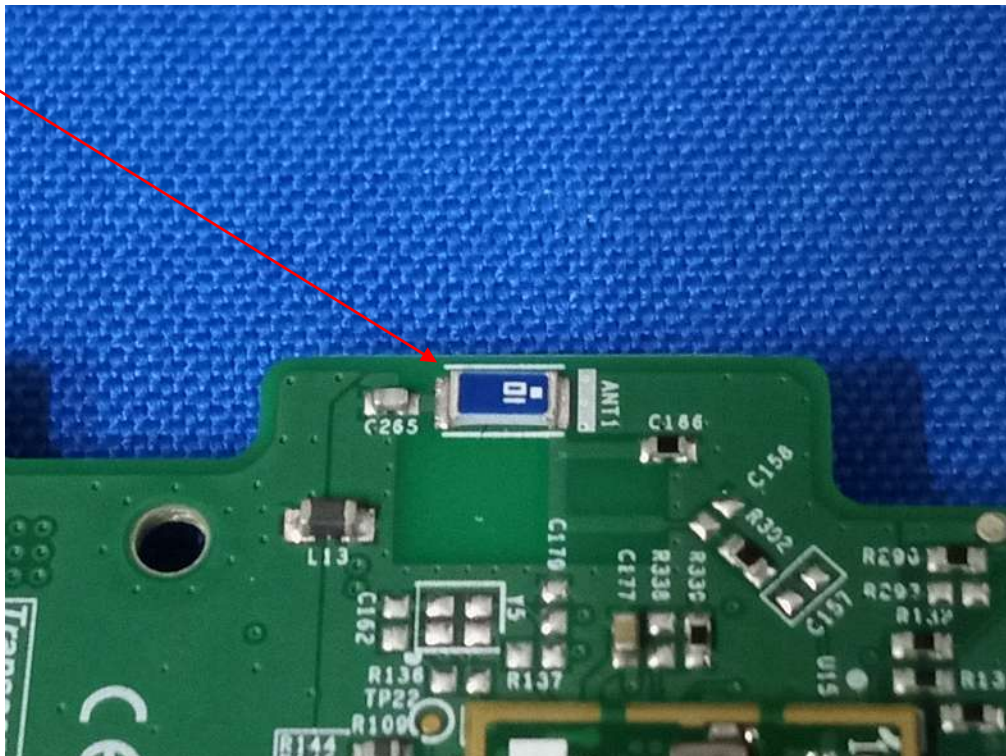

Internal Photographs

Brand(Trade) Name: **Transcend®**

Model Name: DrivePro Body 70 / Series Model Name: DrivePro Body 60

RF Chip

BT, Wi-Fi
Antenna

GPS
Antenna

**Lens
DrivePro Body 70**

**Lens
DrivePro Body 60**