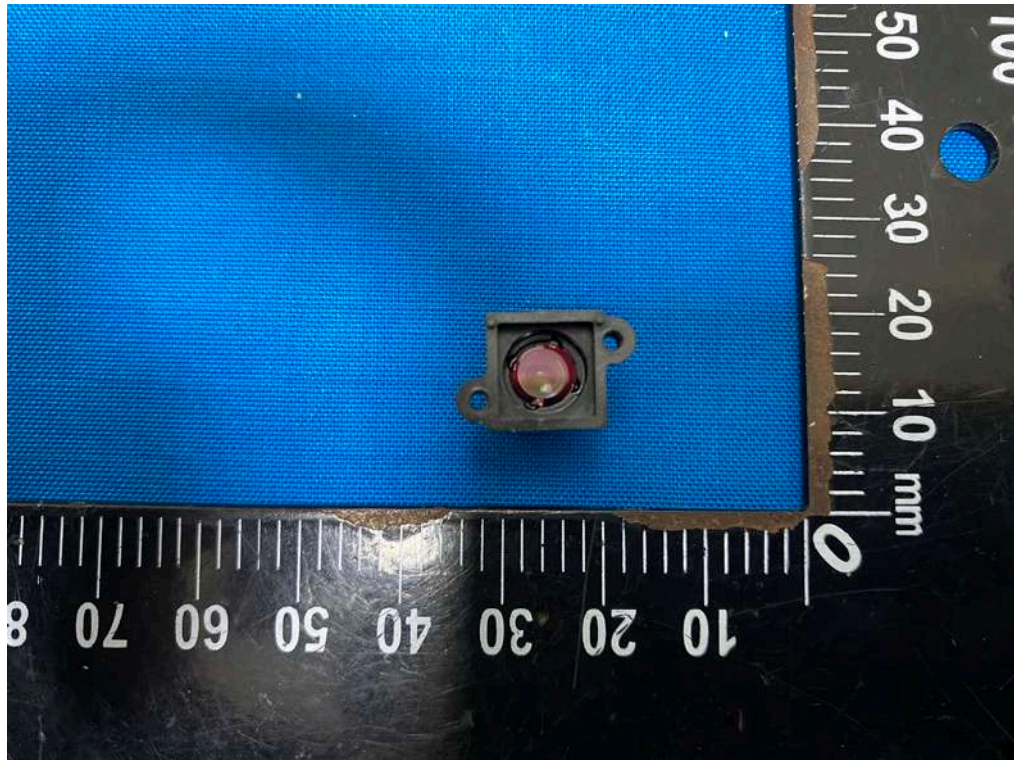

Internal Photographs

Brand(Trade) Name: **Transcend®**

Model Name: DrivePro Body 70 / Series Model Name: DrivePro Body 60

RF Chip

BT, Wi-Fi
Antenna

GPS
Antenna

**Lens
DrivePro Body 70**

**Lens
DrivePro Body 60**