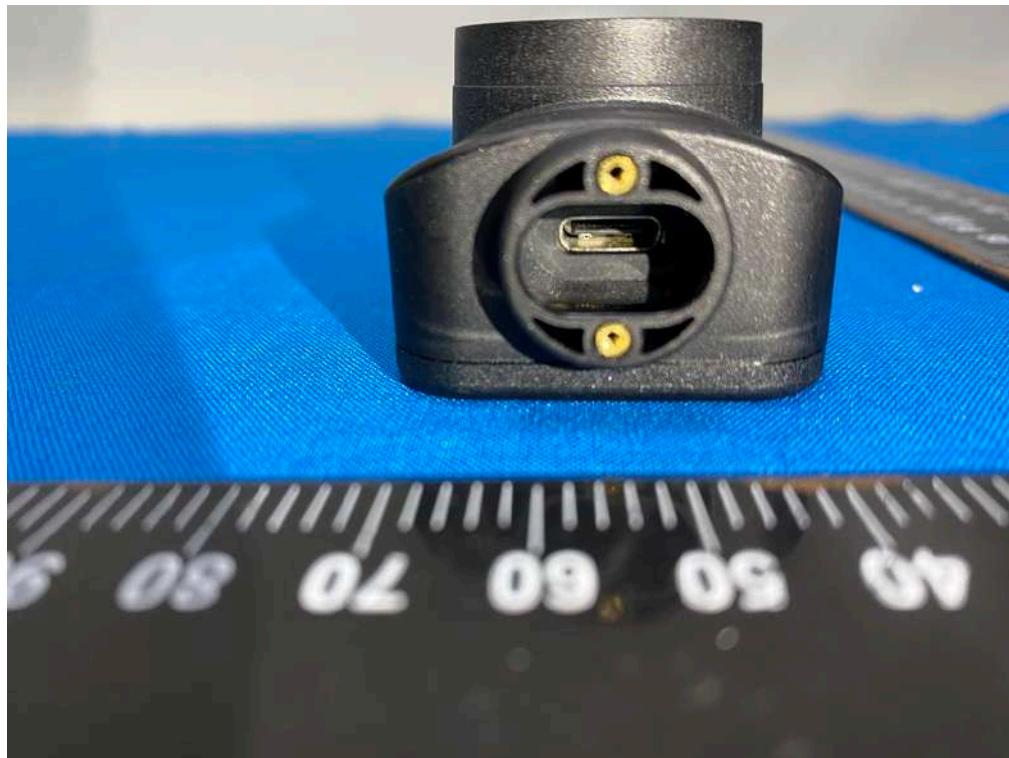

Internal Photographs

Brand(Trade) Name: **Transcend®**

Model Name: DrivePro Body 70 / Series Model Name: DrivePro Body 60

RF Chip

BT, Wi-Fi
Antenna

GPS
Antenna

**Lens
DrivePro Body 70**

**Lens
DrivePro Body 60**