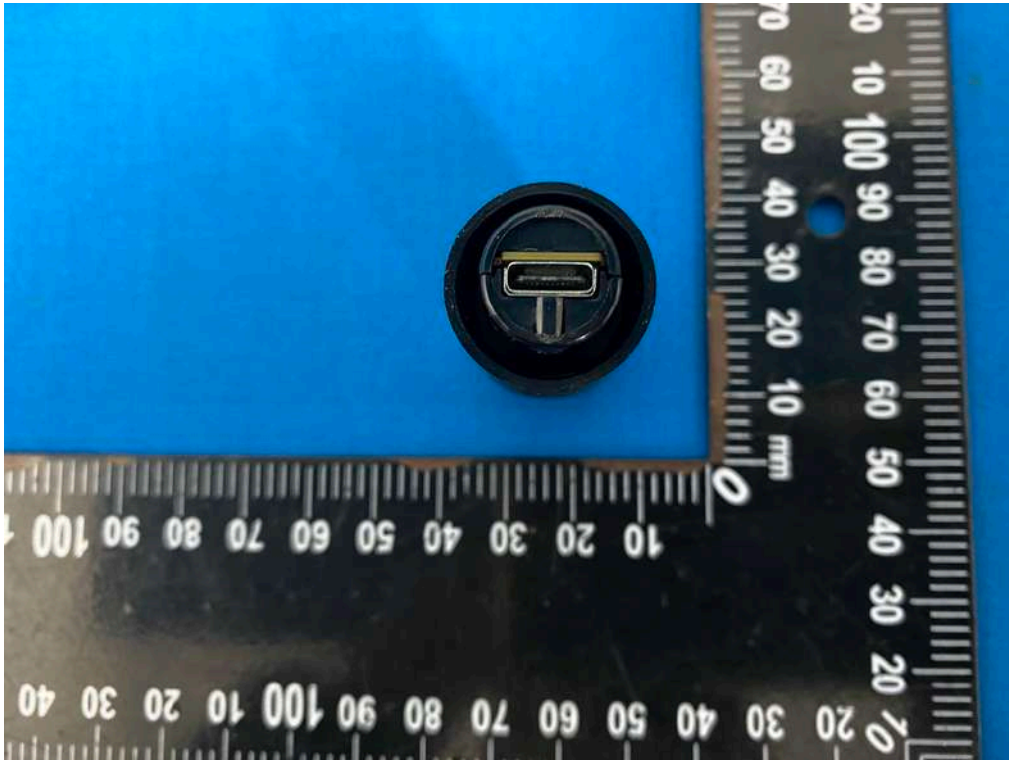

Internal Photographs

Brand(Trade) Name: **Transcend®**

Model Name: DrivePro Body 70 / Series Model Name: DrivePro Body 60

RF Chip

BT, Wi-Fi
Antenna

GPS
Antenna

**Lens
DrivePro Body 70**

**Lens
DrivePro Body 60**