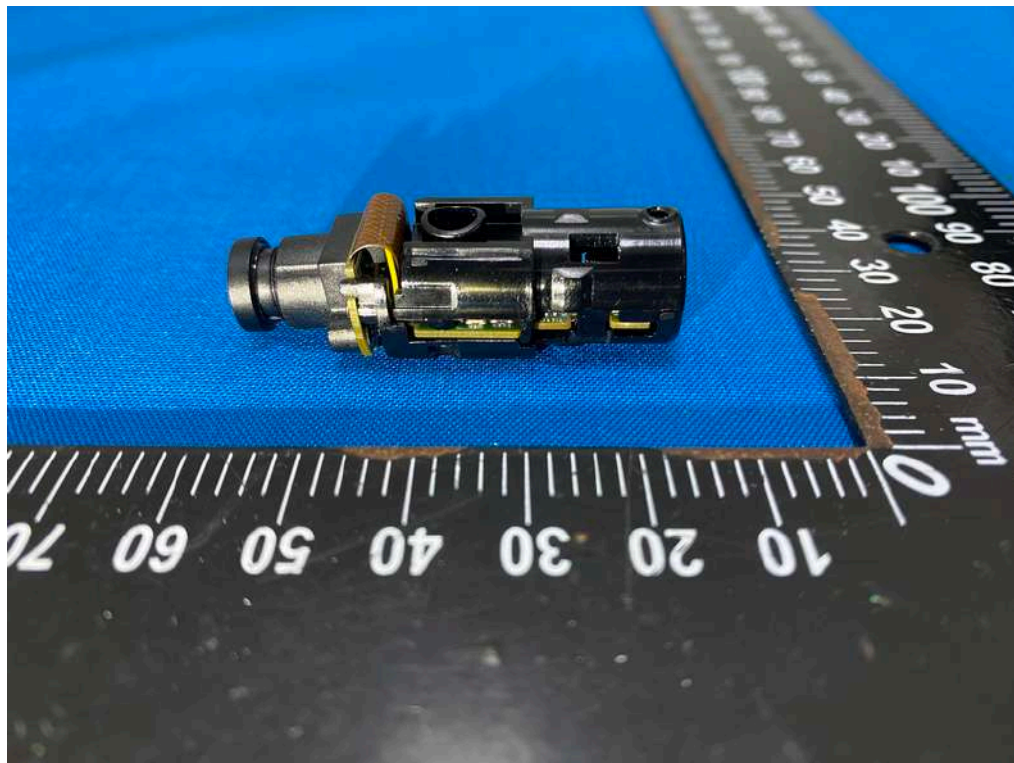

Internal Photographs

Brand(Trade) Name: **Transcend®**

Model Name: DrivePro Body 70 / Series Model Name: DrivePro Body 60

RF Chip

BT, Wi-Fi
Antenna

GPS
Antenna

**Lens
DrivePro Body 70**

**Lens
DrivePro Body 60**