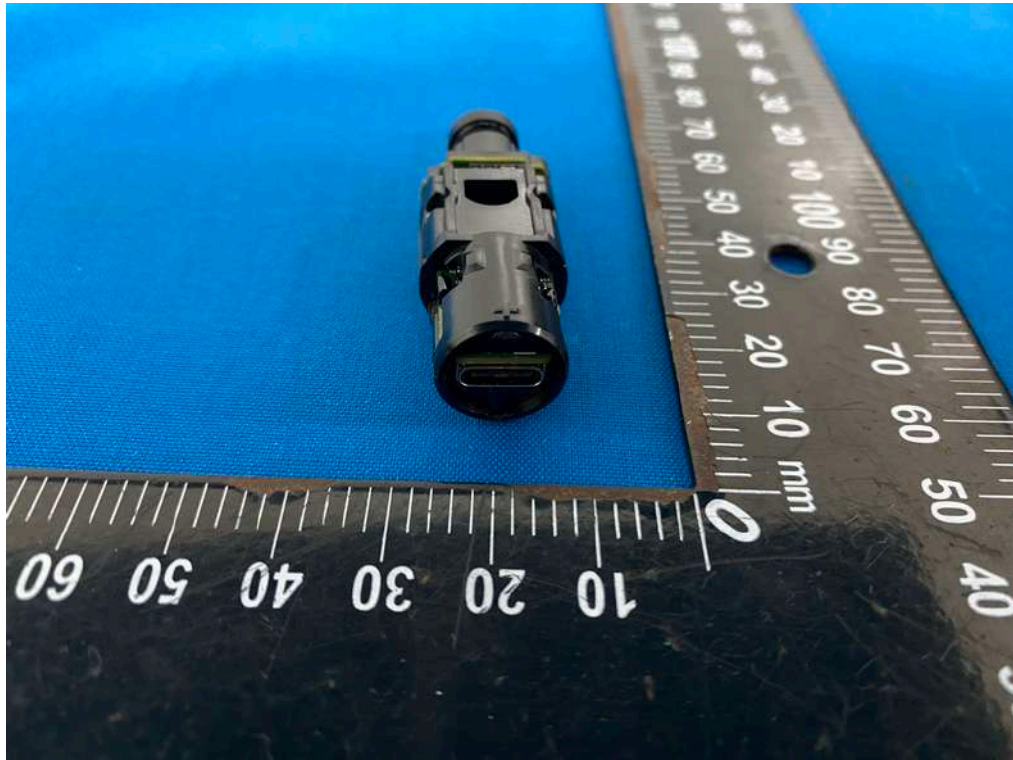

Internal Photographs

Brand(Trade) Name: **Transcend®**

Model Name: DrivePro Body 70 / Series Model Name: DrivePro Body 60

RF Chip

BT, Wi-Fi
Antenna

GPS
Antenna

**Lens
DrivePro Body 70**

**Lens
DrivePro Body 60**