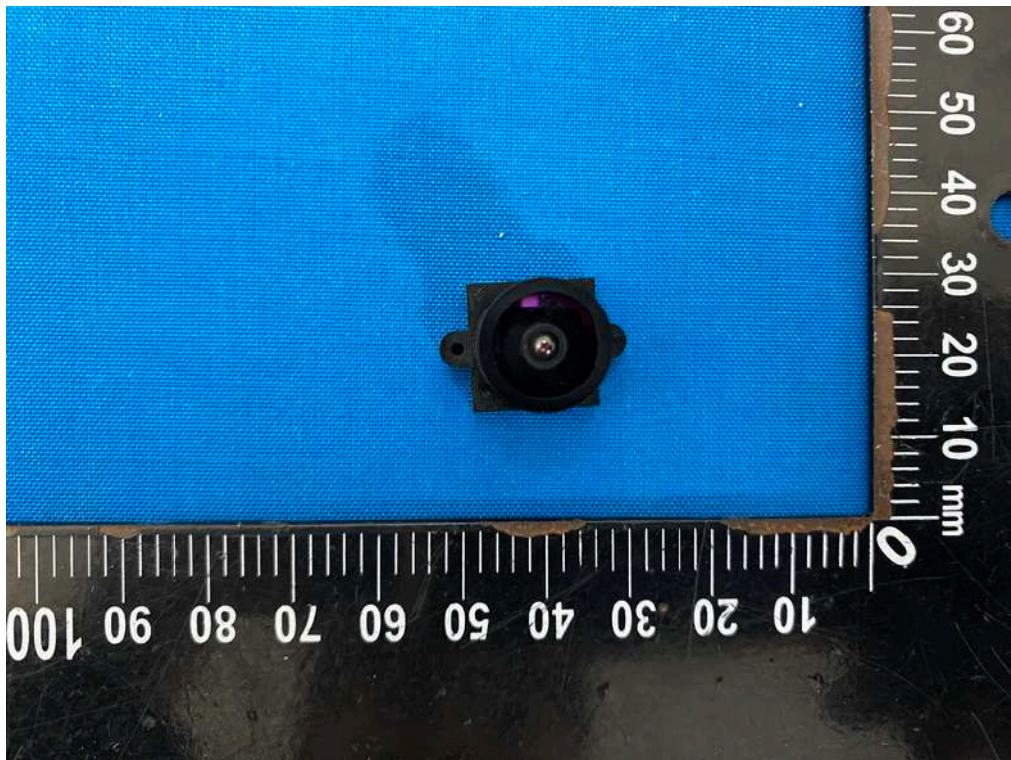

Internal Photographs

Brand(Trade) Name: **Transcend®**

Model Name: DrivePro Body 70 / Series Model Name: DrivePro Body 60

RF Chip

BT, Wi-Fi
Antenna

GPS
Antenna

**Lens
DrivePro Body 70**

**Lens
DrivePro Body 60**