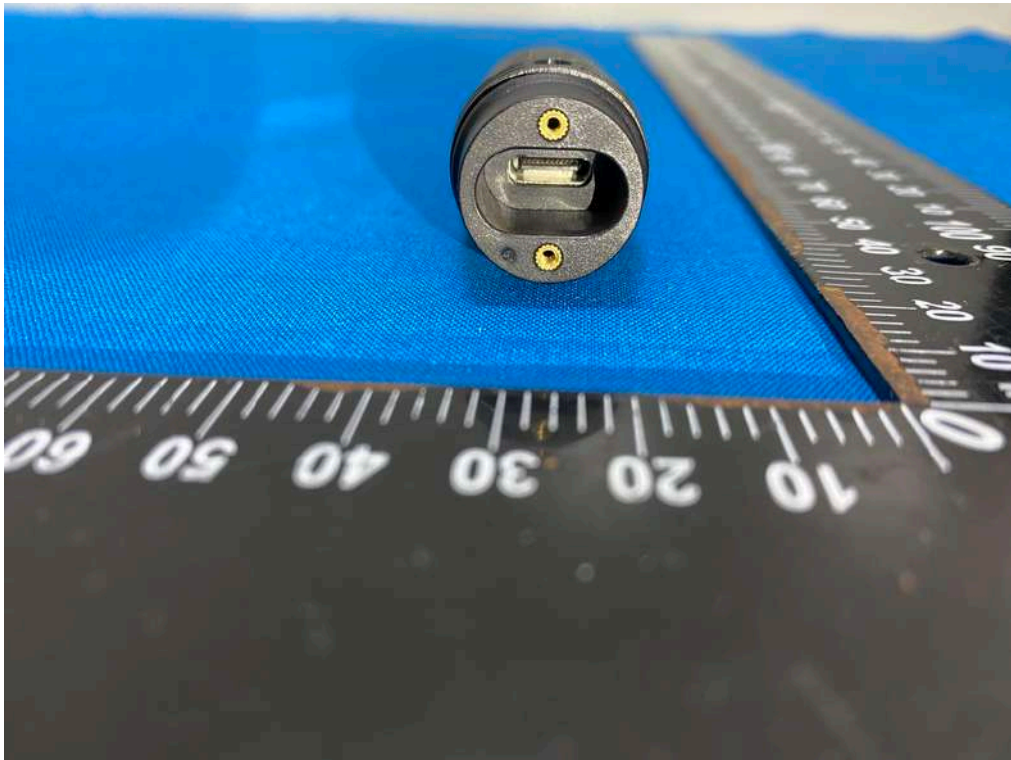

Internal Photographs

Brand(Trade) Name: **Transcend®**

Model Name: DrivePro Body 70 / Series Model Name: DrivePro Body 60

RF Chip

BT, Wi-Fi
Antenna

GPS
Antenna

**Lens
DrivePro Body 70**

**Lens
DrivePro Body 60**