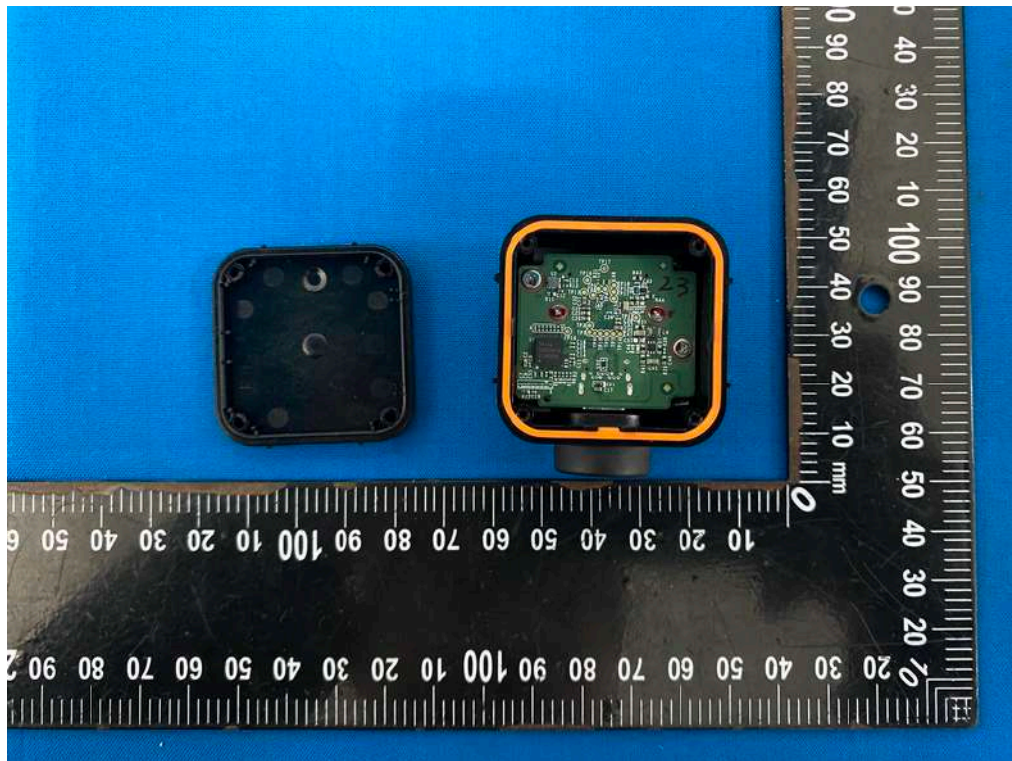

Internal Photographs

Brand(Trade) Name: **Transcend®**

Model Name: DrivePro Body 70 / Series Model Name: DrivePro Body 60

RF Chip

BT, Wi-Fi
Antenna

GPS
Antenna

**Lens
DrivePro Body 70**

**Lens
DrivePro Body 60**