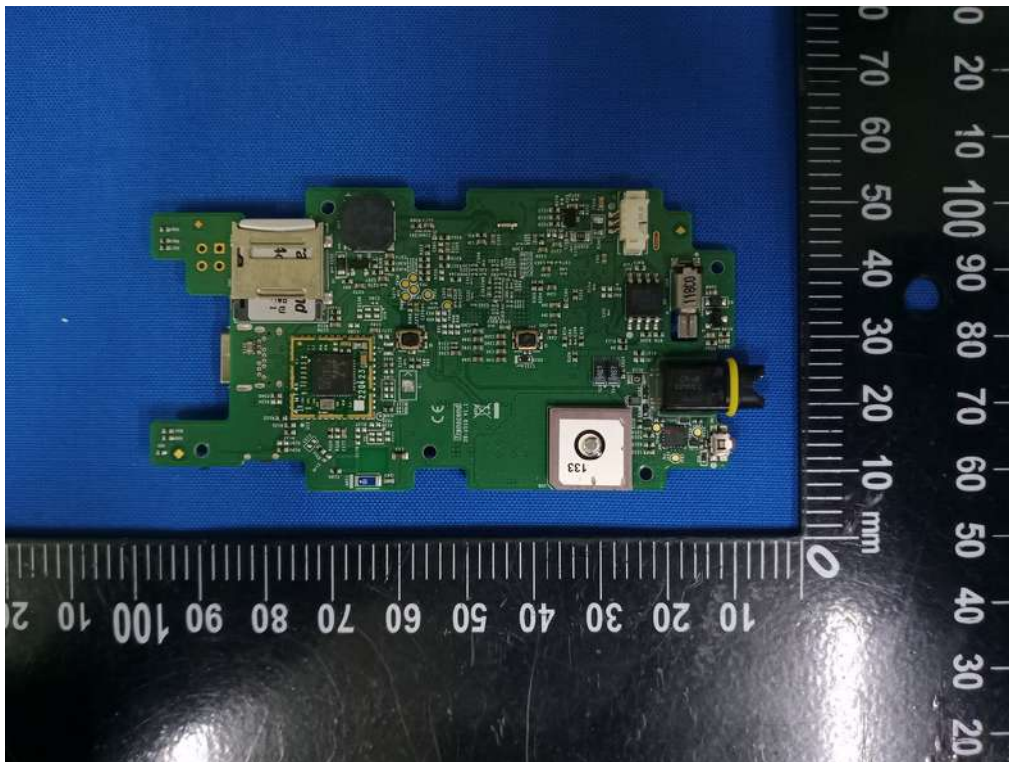

Internal Photographs

Brand(Trade) Name: **Transcend®**

Model Name: DrivePro Body 70 / Series Model Name: DrivePro Body 60

RF Chip

BT, Wi-Fi
Antenna

GPS
Antenna

**Lens
DrivePro Body 70**

**Lens
DrivePro Body 60**