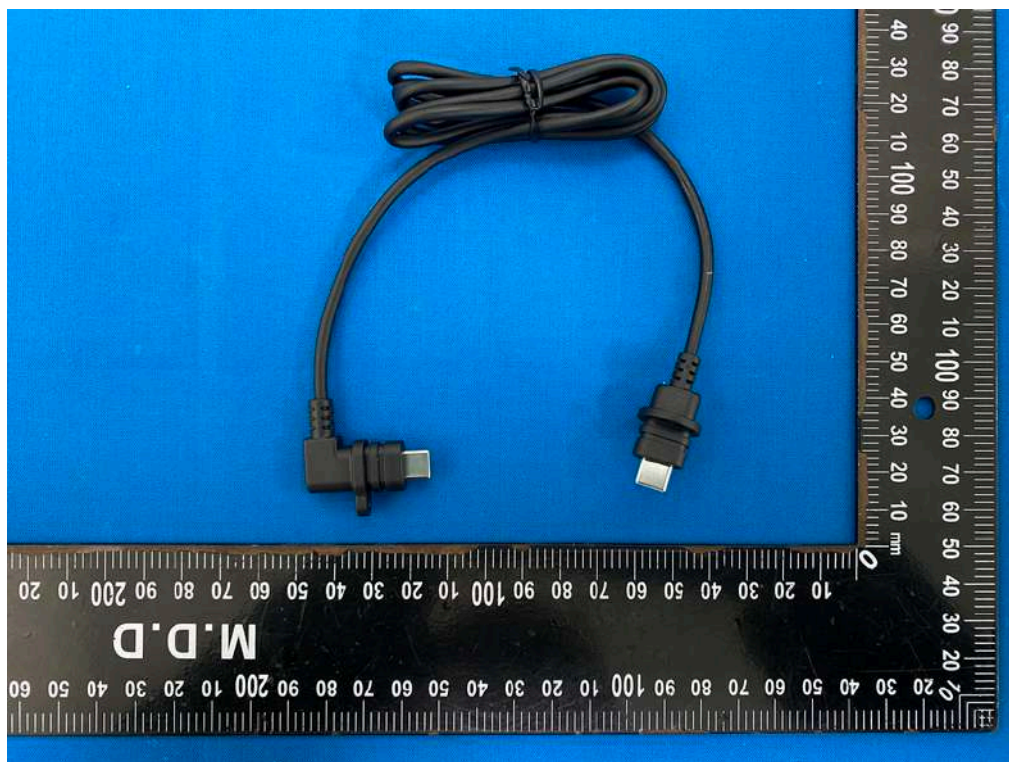

Internal Photographs

Brand(Trade) Name: **Transcend®**

Model Name: DrivePro Body 70 / Series Model Name: DrivePro Body 60

RF Chip

BT, Wi-Fi
Antenna

GPS
Antenna

**Lens
DrivePro Body 70**

**Lens
DrivePro Body 60**