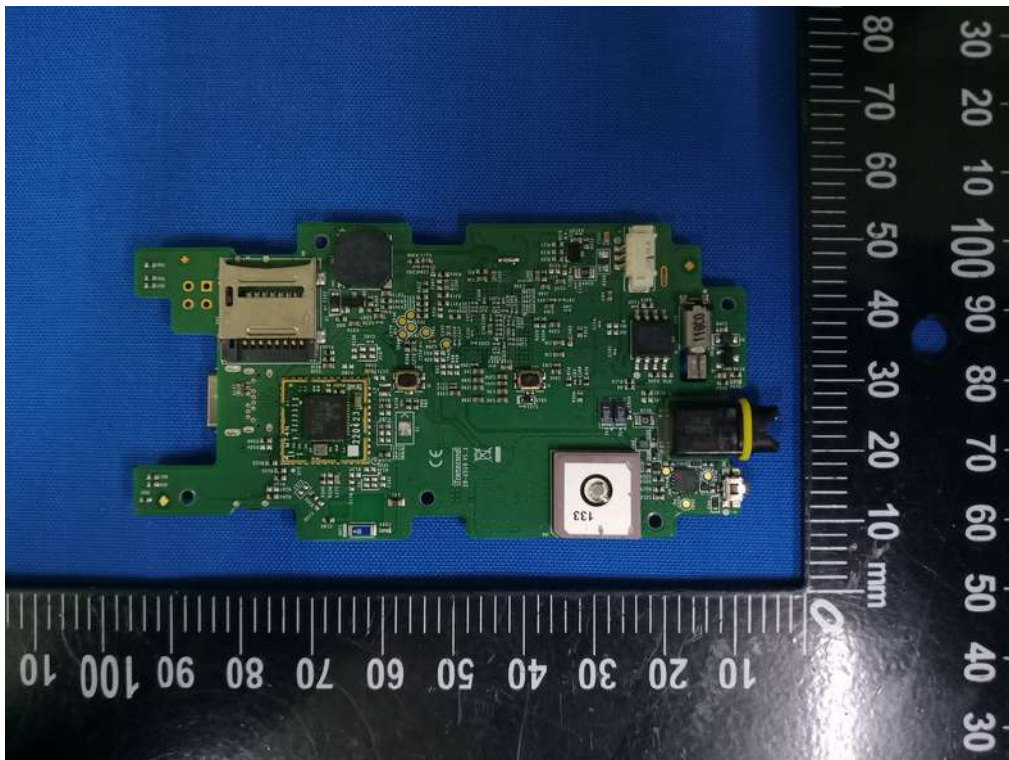

Internal Photographs

Brand(Trade) Name: **Transcend®**

Model Name: DrivePro Body 70 / Series Model Name: DrivePro Body 60

RF Chip

BT, Wi-Fi
Antenna

GPS
Antenna

**Lens
DrivePro Body 70**

**Lens
DrivePro Body 60**