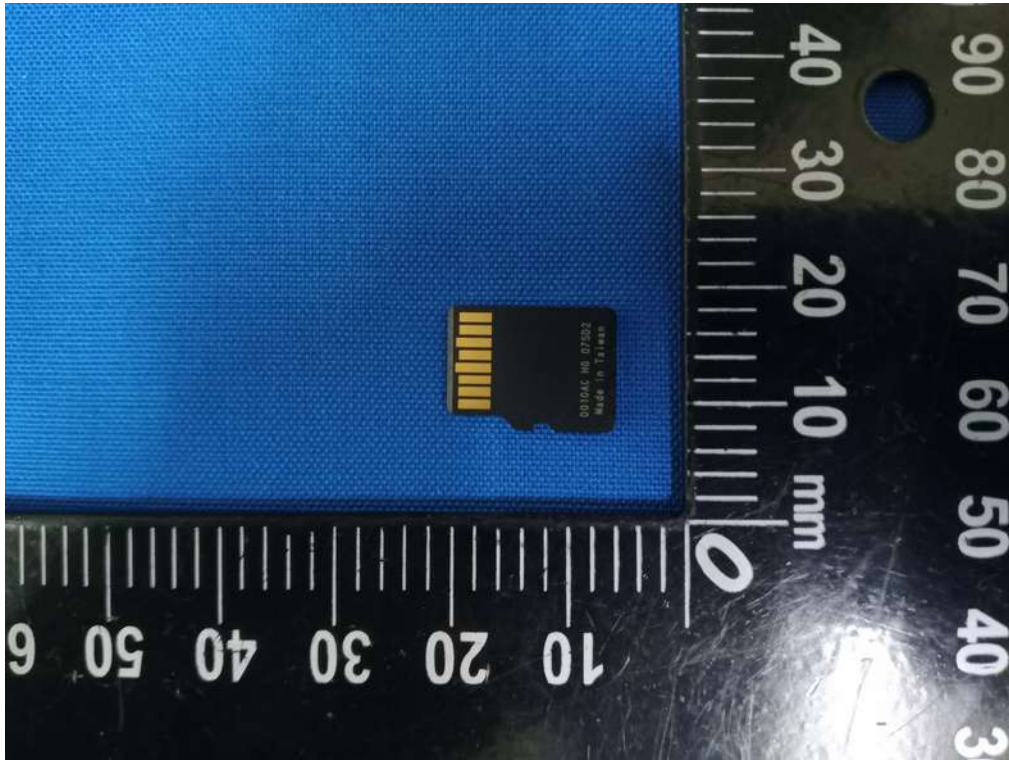

Internal Photographs

Brand(Trade) Name: **Transcend®**

Model Name: DrivePro Body 70 / Series Model Name: DrivePro Body 60

RF Chip

BT, Wi-Fi
Antenna

GPS
Antenna

**Lens
DrivePro Body 70**

**Lens
DrivePro Body 60**