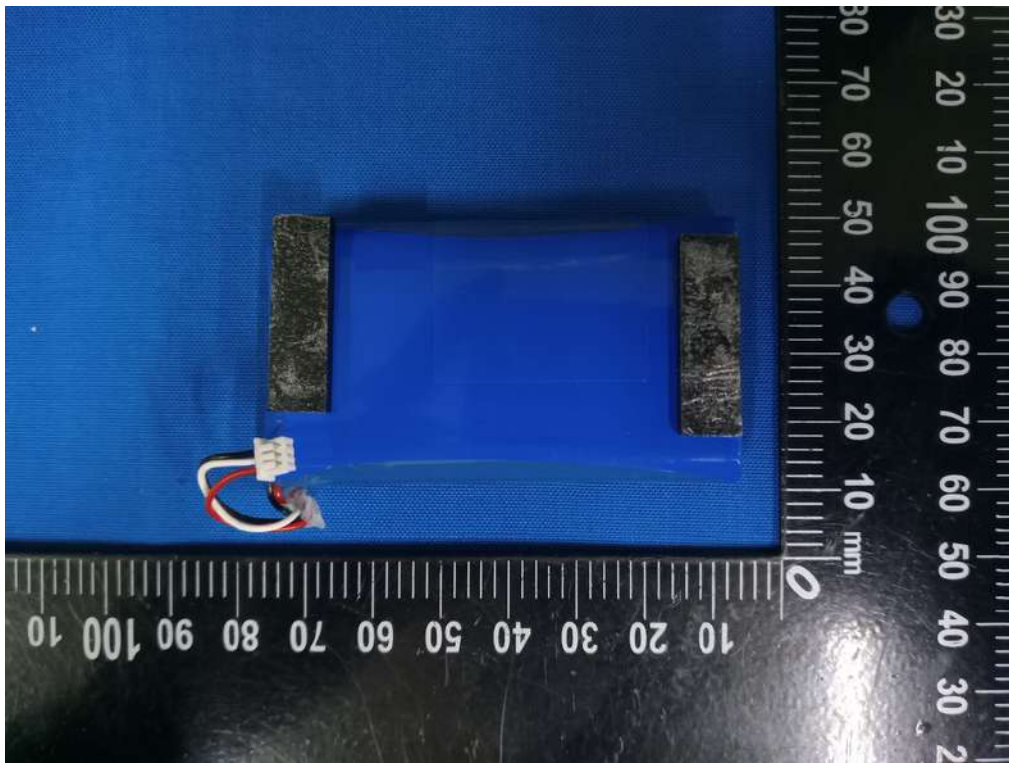

Internal Photographs

Brand(Trade) Name: **Transcend®**

Model Name: DrivePro Body 70 / Series Model Name: DrivePro Body 60

RF Chip

BT, Wi-Fi
Antenna

GPS
Antenna

**Lens
DrivePro Body 70**

**Lens
DrivePro Body 60**