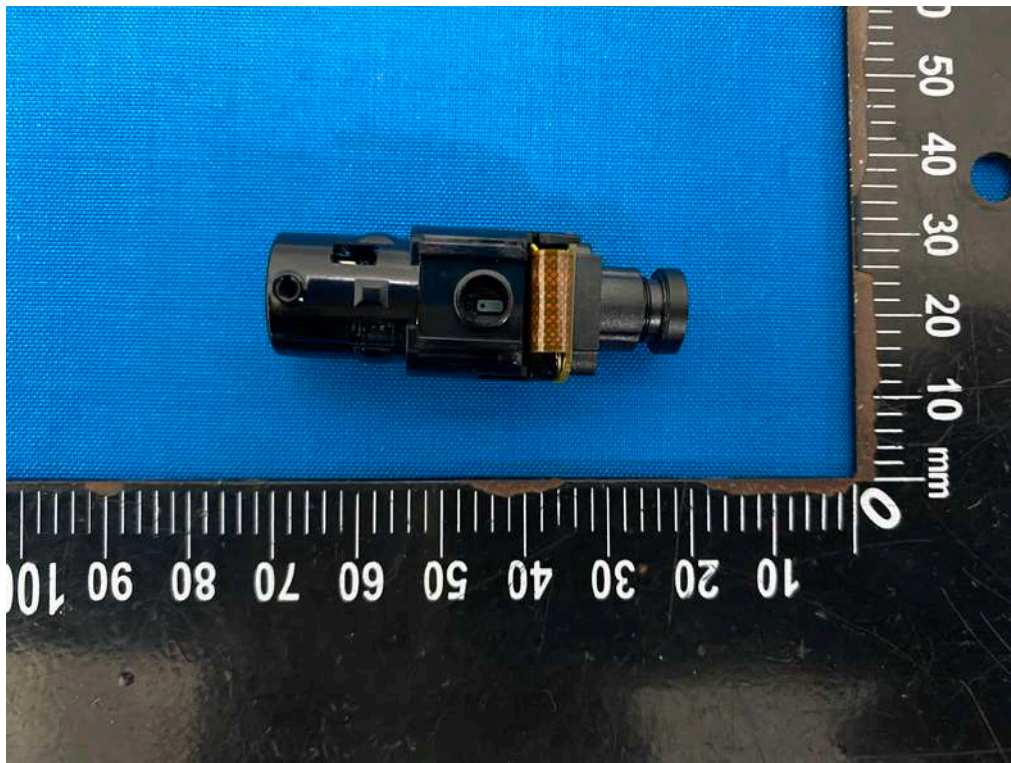

Internal Photographs

Brand(Trade) Name: **Transcend®**

Model Name: DrivePro Body 70 / Series Model Name: DrivePro Body 60

RF Chip

BT, Wi-Fi
Antenna

GPS
Antenna

**Lens
DrivePro Body 70**

**Lens
DrivePro Body 60**