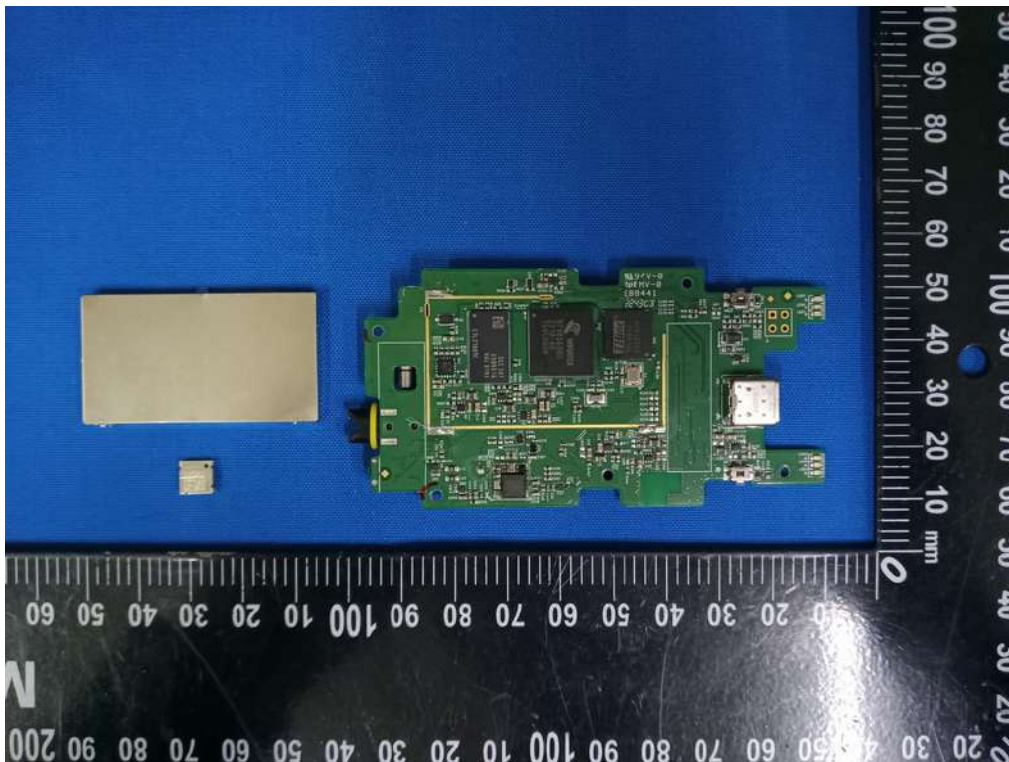

Internal Photographs

Brand(Trade) Name: **Transcend®**

Model Name: DrivePro Body 70 / Series Model Name: DrivePro Body 60

RF Chip

BT, Wi-Fi
Antenna

GPS
Antenna

**Lens
DrivePro Body 70**

**Lens
DrivePro Body 60**