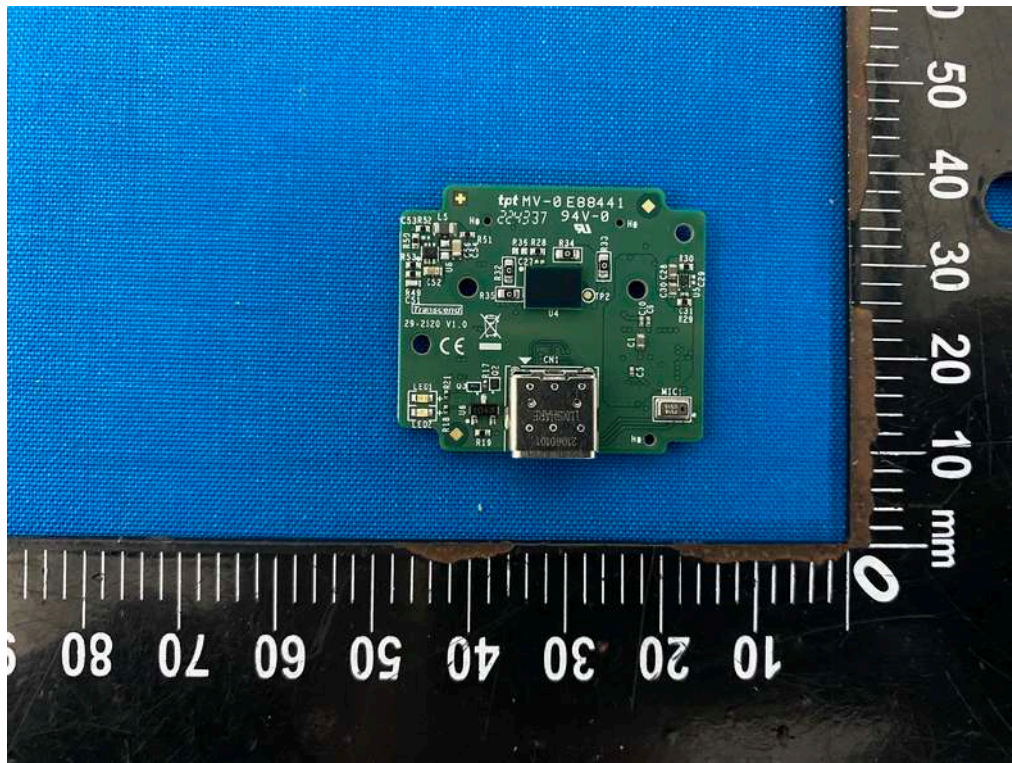

Internal Photographs

Brand(Trade) Name: **Transcend®**

Model Name: DrivePro Body 70 / Series Model Name: DrivePro Body 60

RF Chip

BT, Wi-Fi
Antenna

GPS
Antenna

**Lens
DrivePro Body 70**

**Lens
DrivePro Body 60**