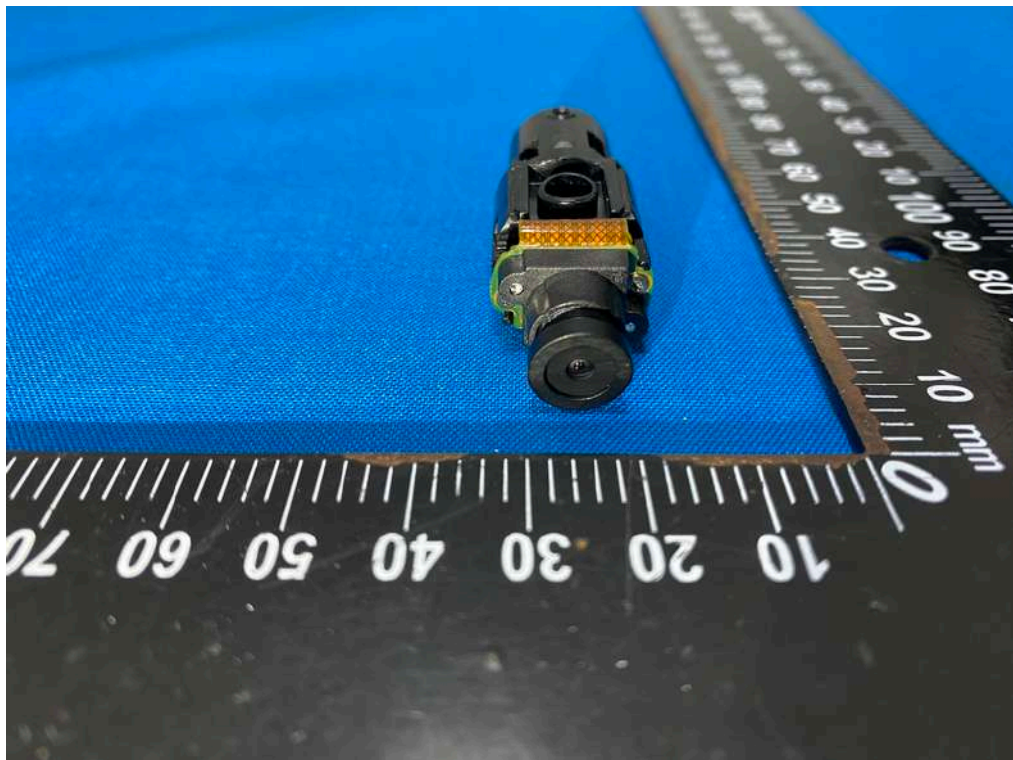

Internal Photographs

Brand(Trade) Name: **Transcend®**

Model Name: DrivePro Body 70 / Series Model Name: DrivePro Body 60

RF Chip

BT, Wi-Fi
Antenna

GPS
Antenna

**Lens
DrivePro Body 70**

**Lens
DrivePro Body 60**