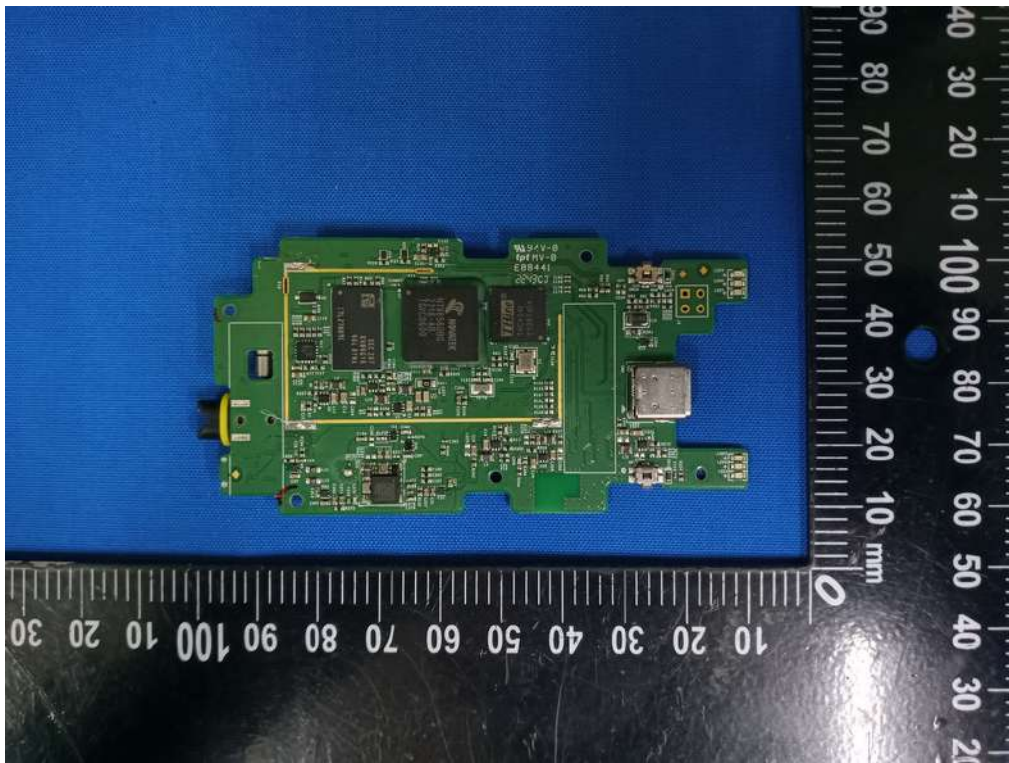

Internal Photographs

Brand(Trade) Name: **Transcend®**

Model Name: DrivePro Body 70 / Series Model Name: DrivePro Body 60

RF Chip

BT, Wi-Fi
Antenna

GPS
Antenna

**Lens
DrivePro Body 70**

**Lens
DrivePro Body 60**