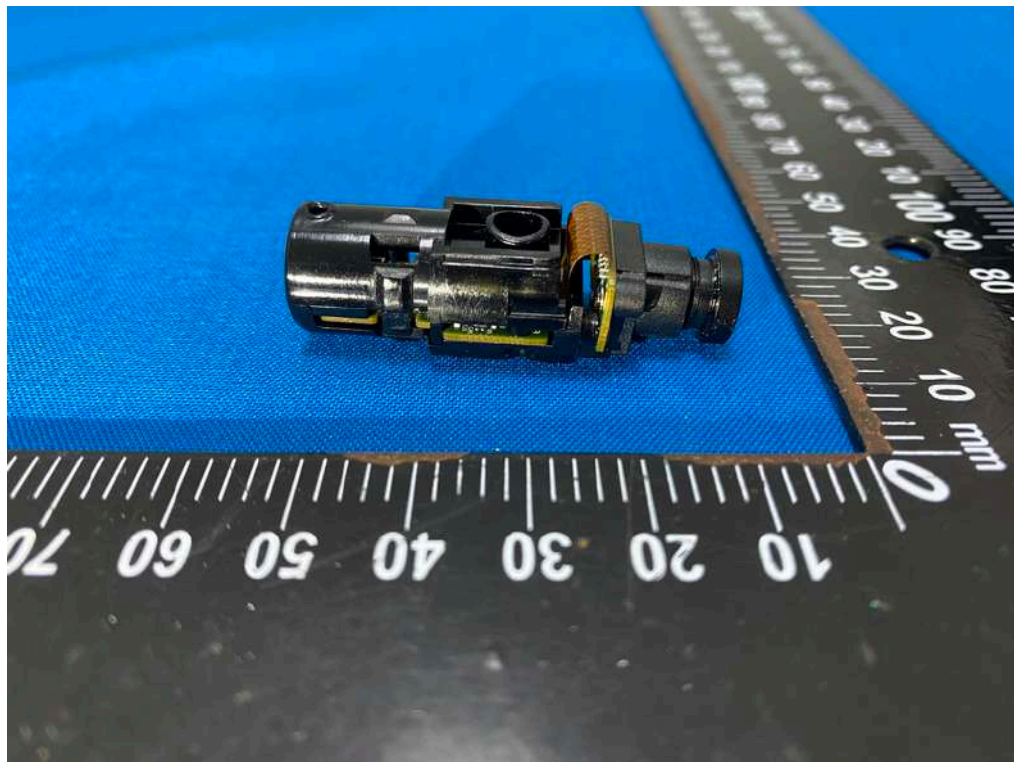

Internal Photographs

Brand(Trade) Name: **Transcend®**

Model Name: DrivePro Body 70 / Series Model Name: DrivePro Body 60

RF Chip

BT, Wi-Fi
Antenna

GPS
Antenna

**Lens
DrivePro Body 70**

**Lens
DrivePro Body 60**