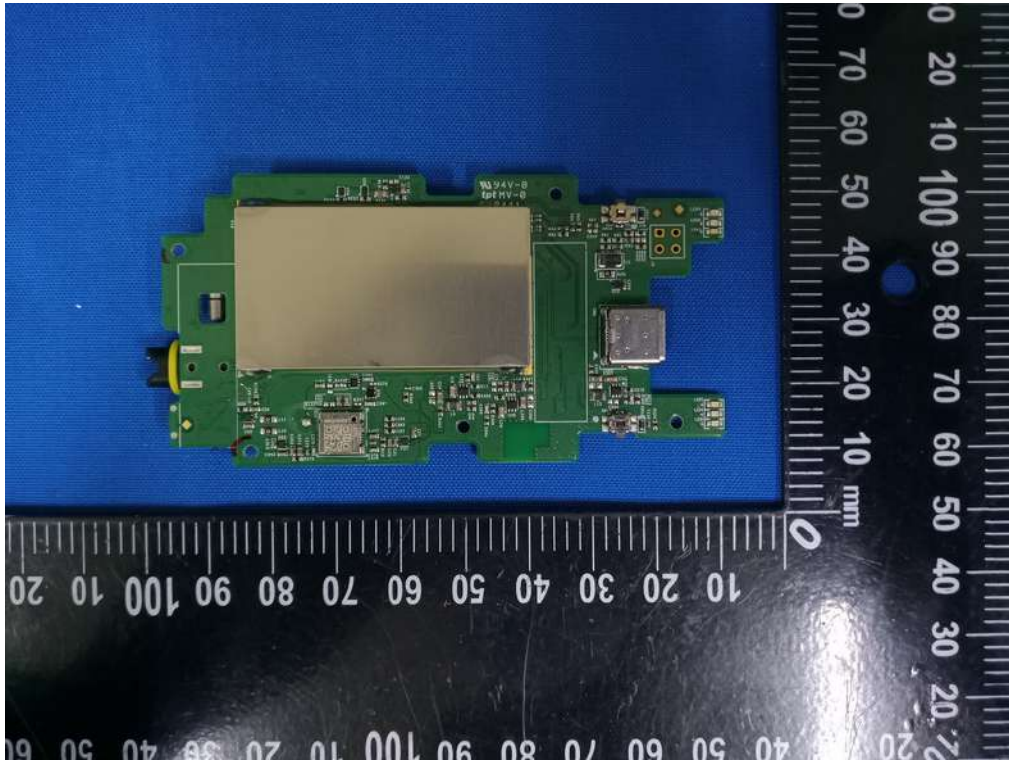

Internal Photographs

Brand(Trade) Name: **Transcend®**

Model Name: DrivePro Body 70 / Series Model Name: DrivePro Body 60

RF Chip

BT, Wi-Fi
Antenna

GPS
Antenna

**Lens
DrivePro Body 70**

**Lens
DrivePro Body 60**