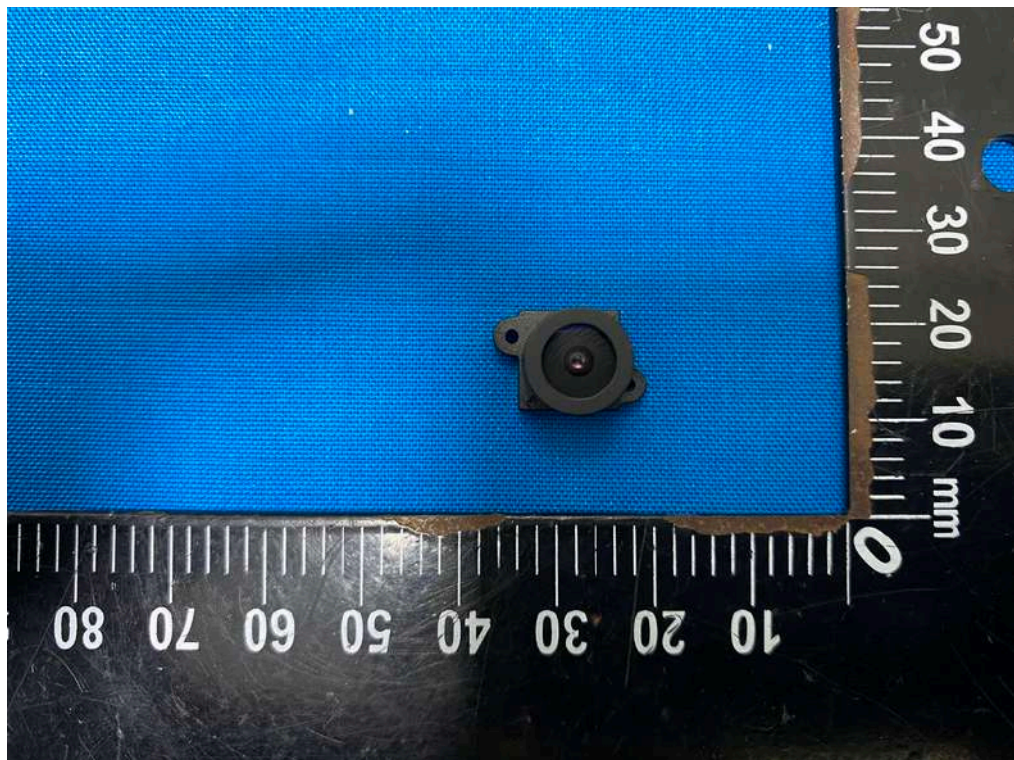

Internal Photographs

Brand(Trade) Name: **Transcend®**

Model Name: DrivePro Body 70 / Series Model Name: DrivePro Body 60

RF Chip

BT, Wi-Fi
Antenna

GPS
Antenna

**Lens
DrivePro Body 70**

**Lens
DrivePro Body 60**