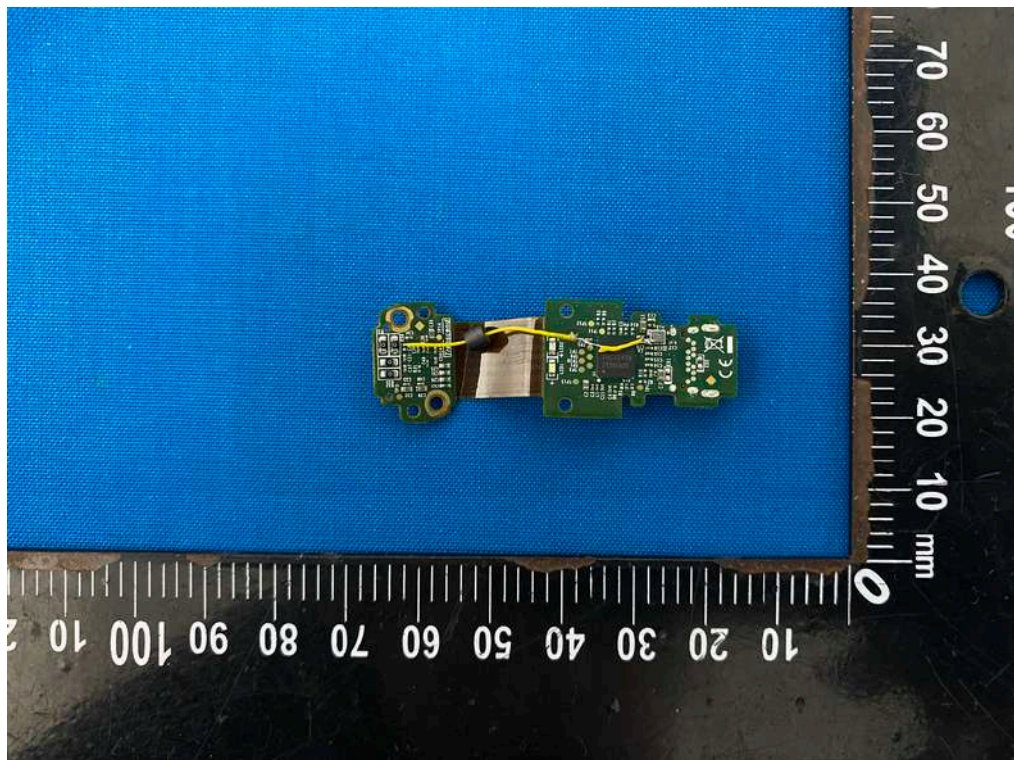

Internal Photographs

Brand(Trade) Name: **Transcend®**

Model Name: DrivePro Body 70 / Series Model Name: DrivePro Body 60

RF Chip

BT, Wi-Fi
Antenna

GPS
Antenna

**Lens
DrivePro Body 70**

**Lens
DrivePro Body 60**