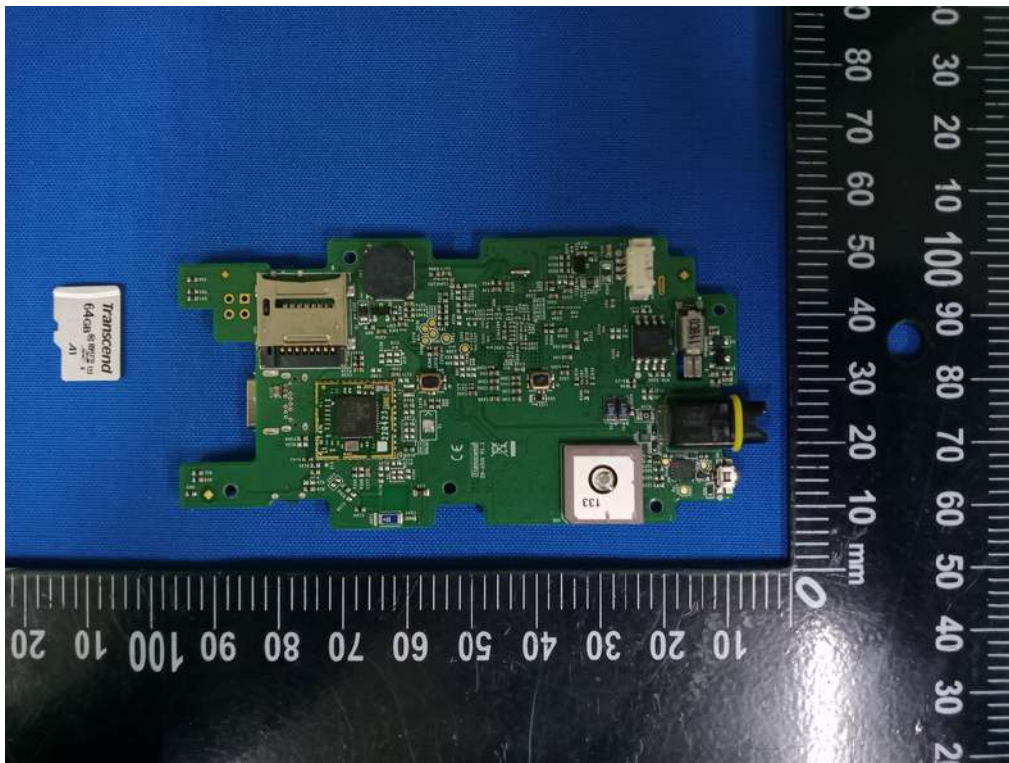

Internal Photographs

Brand(Trade) Name: **Transcend®**

Model Name: DrivePro Body 70 / Series Model Name: DrivePro Body 60

RF Chip

BT, Wi-Fi
Antenna

GPS
Antenna

**Lens
DrivePro Body 70**

**Lens
DrivePro Body 60**