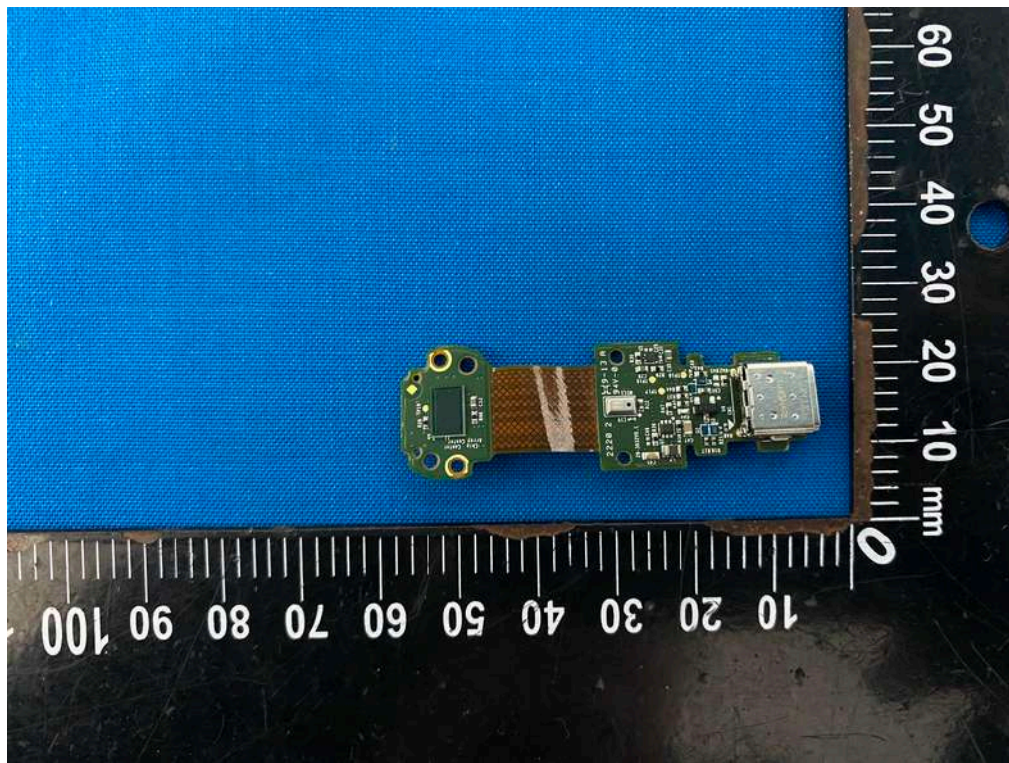

Internal Photographs

Brand(Trade) Name: **Transcend®**

Model Name: DrivePro Body 70 / Series Model Name: DrivePro Body 60

RF Chip

BT, Wi-Fi
Antenna

GPS
Antenna

**Lens
DrivePro Body 70**

**Lens
DrivePro Body 60**

***** END *****