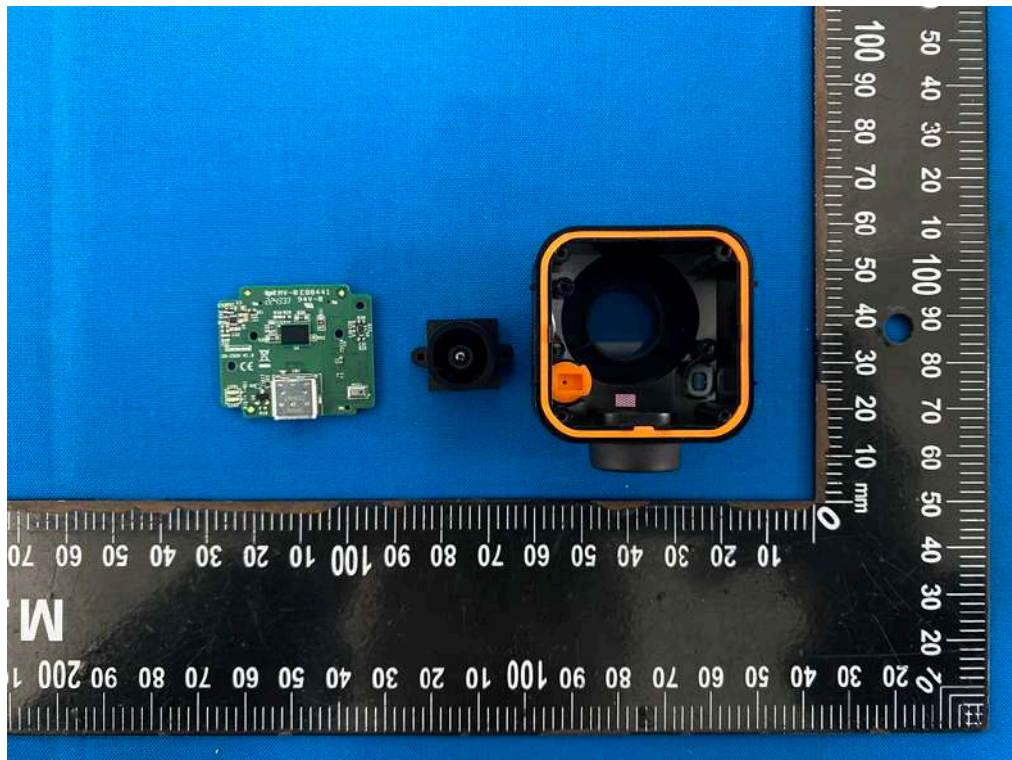

Internal Photographs

Brand(Trade) Name: **Transcend®**

Model Name: DrivePro Body 70 / Series Model Name: DrivePro Body 60

RF Chip

BT, Wi-Fi
Antenna

GPS
Antenna

**Lens
DrivePro Body 70**

**Lens
DrivePro Body 60**