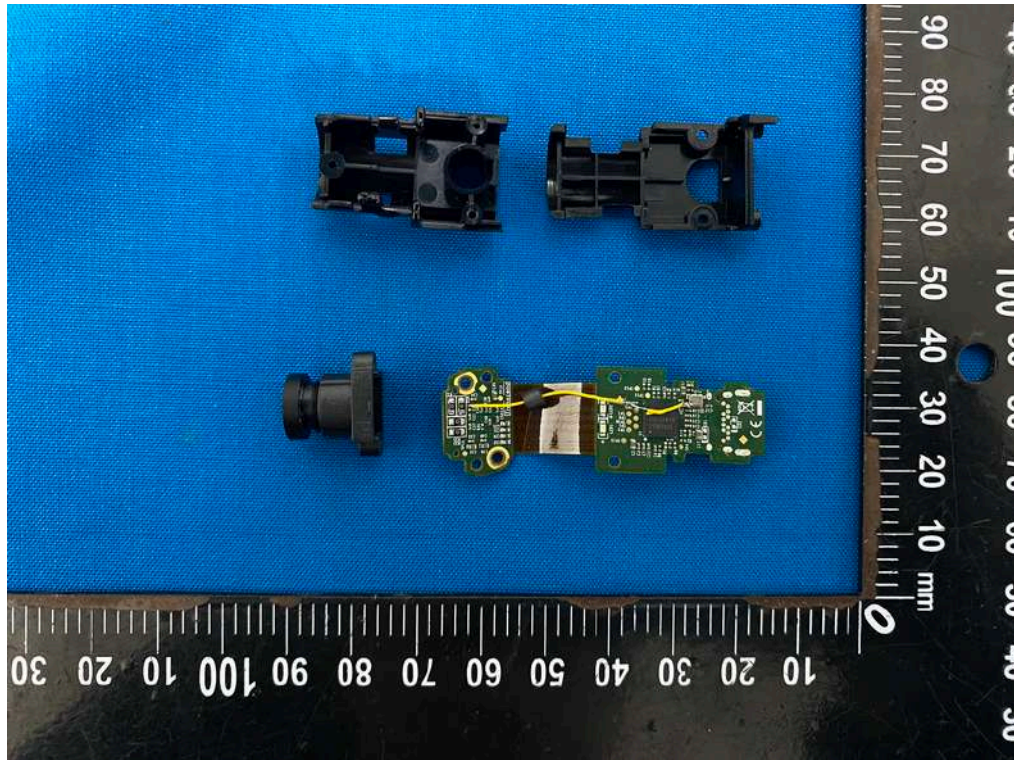

Internal Photographs

Brand(Trade) Name: **Transcend®**

Model Name: DrivePro Body 70 / Series Model Name: DrivePro Body 60

RF Chip

BT, Wi-Fi
Antenna

GPS
Antenna

**Lens
DrivePro Body 70**

**Lens
DrivePro Body 60**