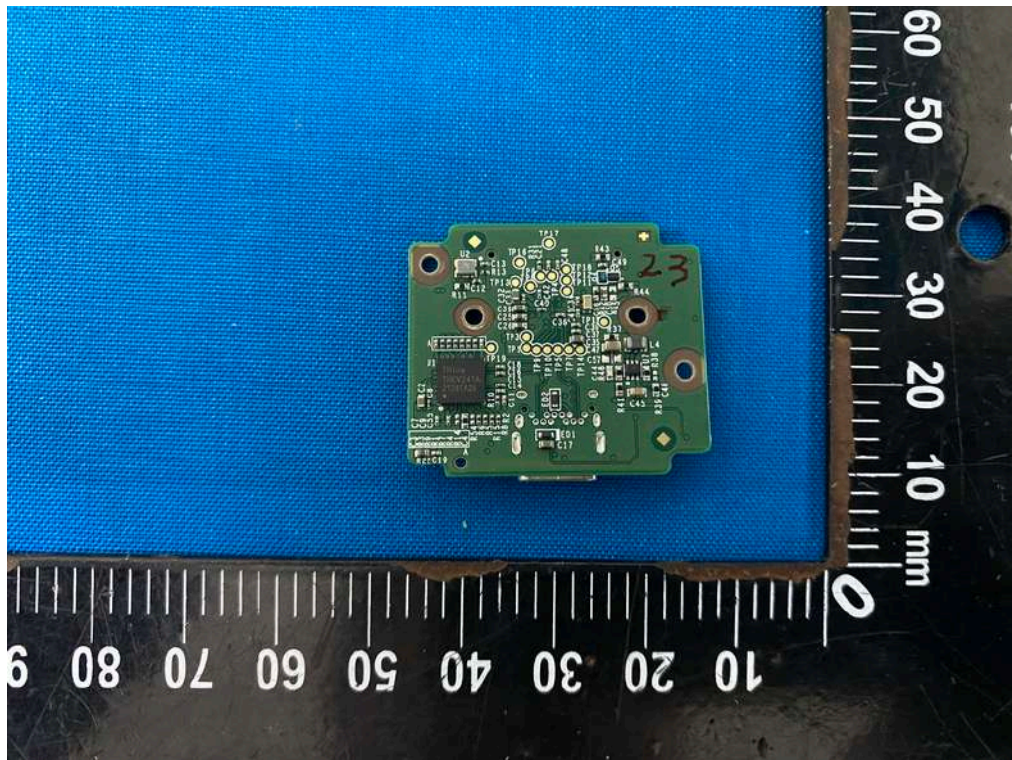

Internal Photographs

Brand(Trade) Name: **Transcend®**

Model Name: DrivePro Body 70 / Series Model Name: DrivePro Body 60

RF Chip

BT, Wi-Fi
Antenna

GPS
Antenna

**Lens
DrivePro Body 70**

**Lens
DrivePro Body 60**