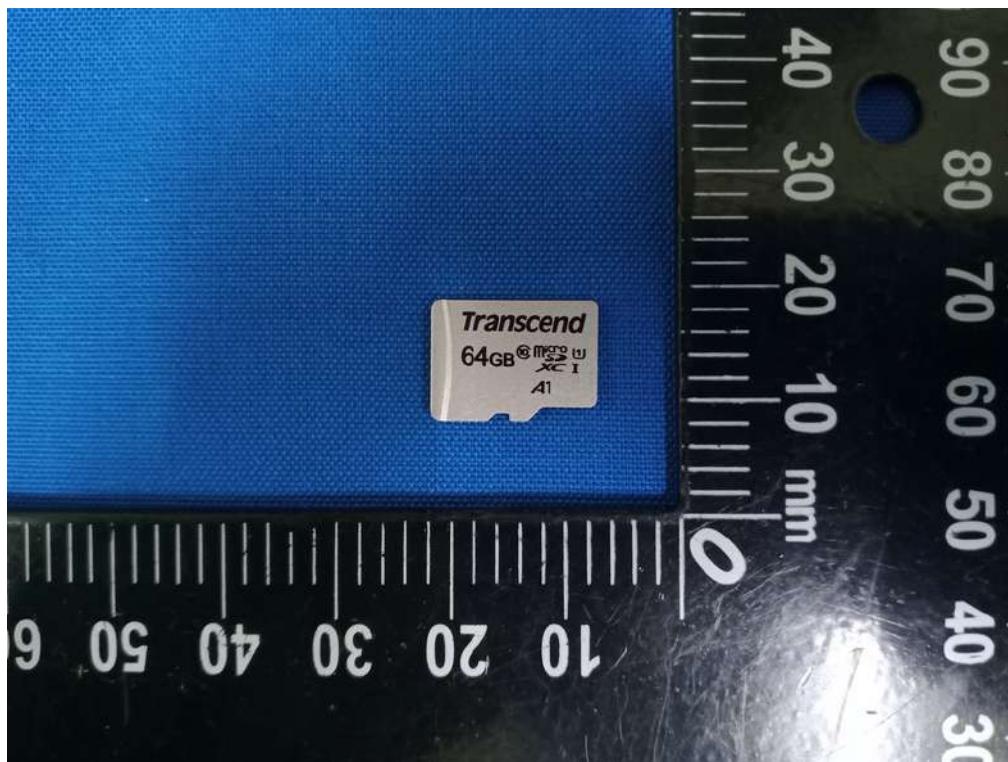

Internal Photographs

Brand(Trade) Name: **Transcend®**

Model Name: DrivePro Body 70 / Series Model Name: DrivePro Body 60

RF Chip

BT, Wi-Fi
Antenna

GPS
Antenna

**Lens
DrivePro Body 70**

**Lens
DrivePro Body 60**