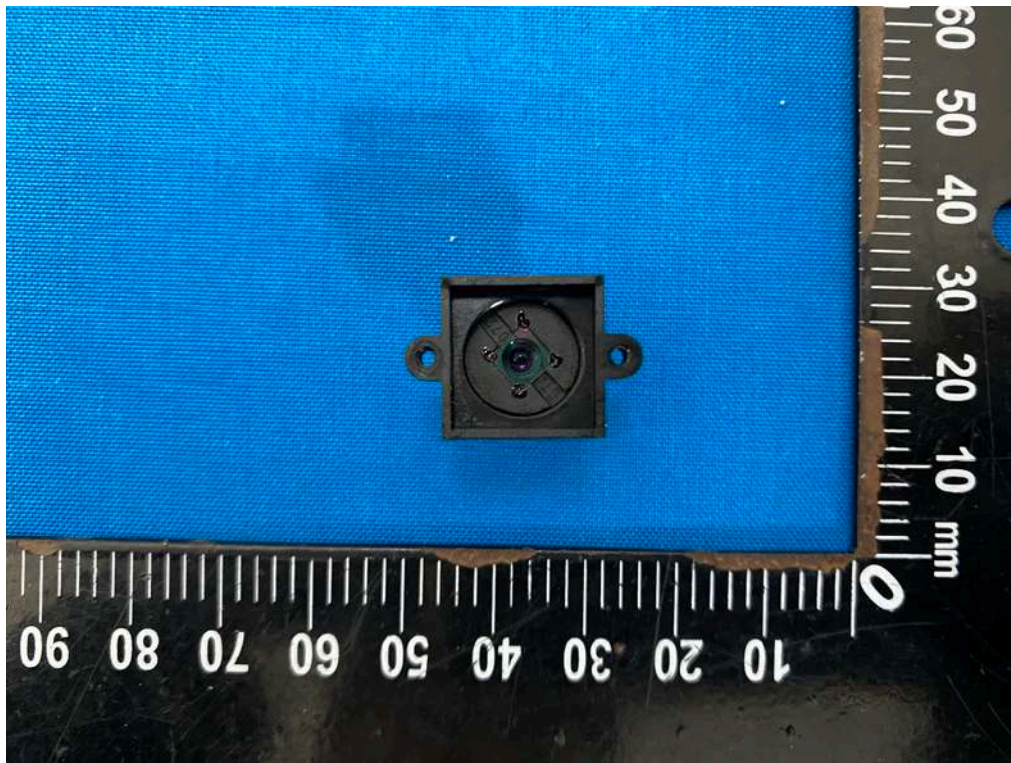

Internal Photographs

Brand(Trade) Name: **Transcend®**

Model Name: DrivePro Body 70 / Series Model Name: DrivePro Body 60

RF Chip

BT, Wi-Fi
Antenna

GPS
Antenna

**Lens
DrivePro Body 70**

**Lens
DrivePro Body 60**