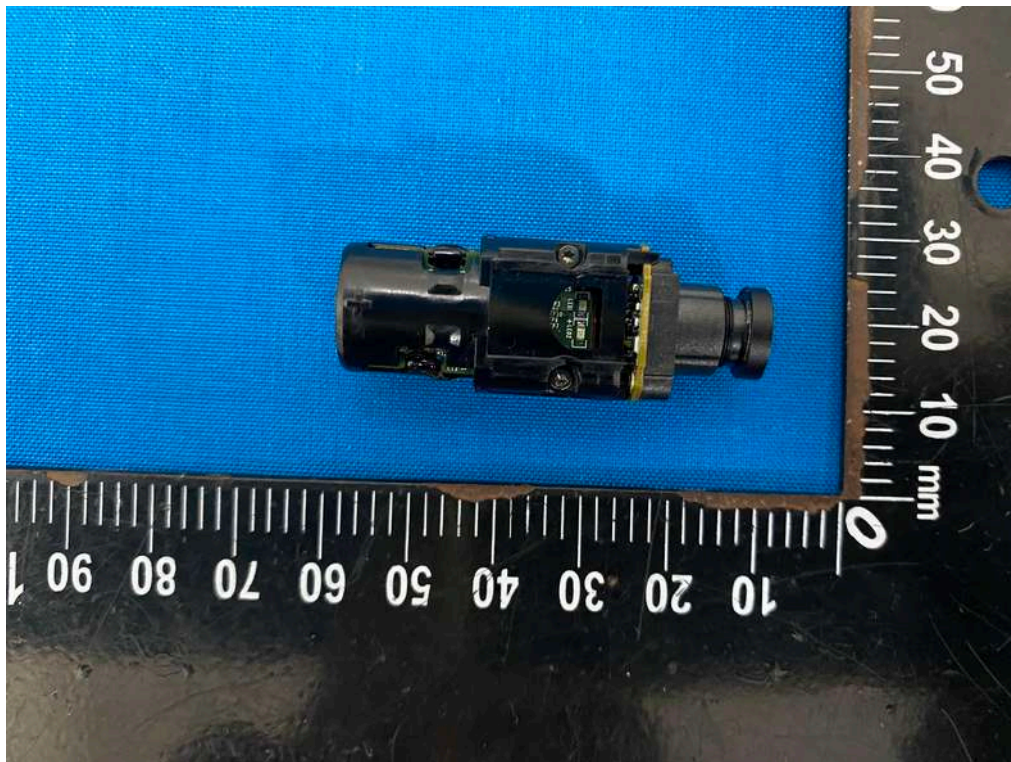

Internal Photographs

Brand(Trade) Name: **Transcend®**

Model Name: DrivePro Body 70 / Series Model Name: DrivePro Body 60

RF Chip

BT, Wi-Fi
Antenna

GPS
Antenna

**Lens
DrivePro Body 70**

**Lens
DrivePro Body 60**