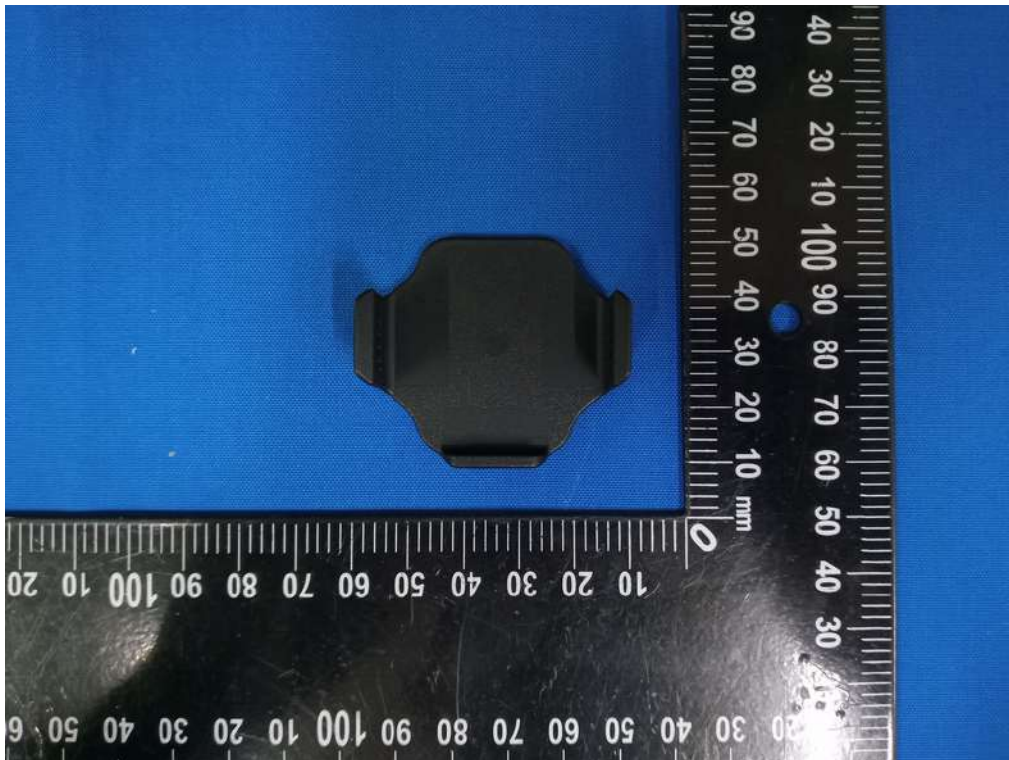

External Photographs

Brand(Trade) Name: **Transcend®**

Model Name: DrivePro Body 70

Series Model Name: DrivePro Body 60

***** END *****