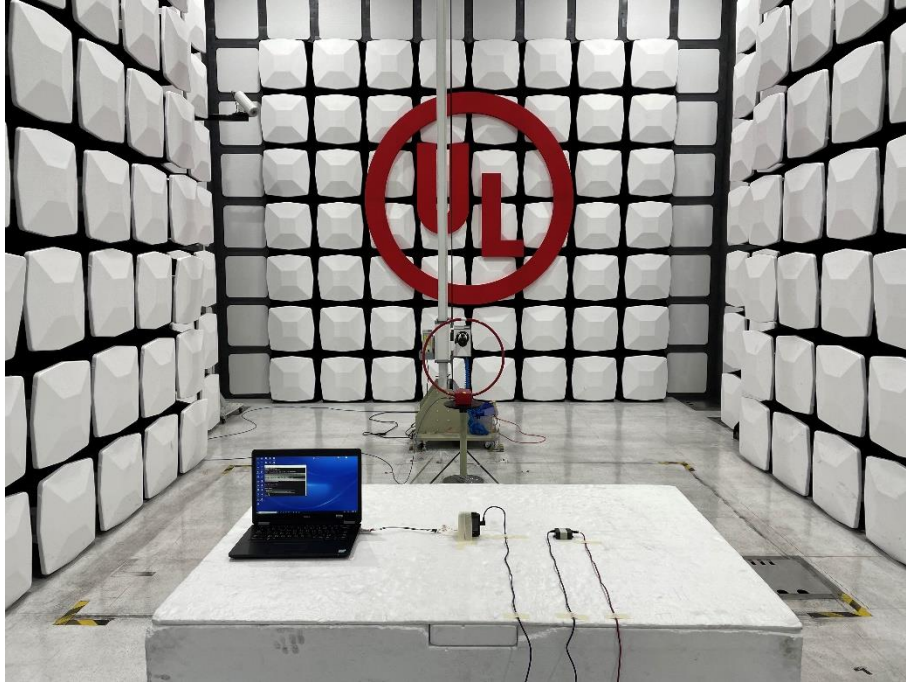

9 kHz ~ 30 MHz

Underwriters Laboratories Taiwan Co., Ltd.

Building B and Building E, No. 372-7, Sec. 4, Zhongxing Rd., Zhudong Township, Hsinchu County, Taiwan

Telephone :+886-2-7737-3000

Facsimile (FAX) :+886-3-583-7948