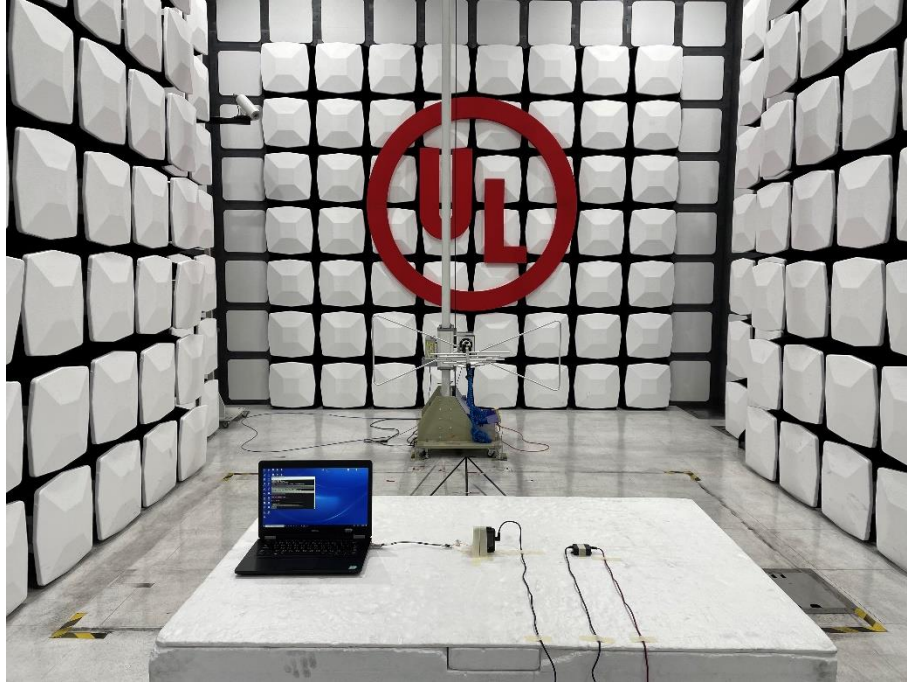

30 MHz ~ 1 GHz

Underwriters Laboratories Taiwan Co., Ltd.

Building B and Building E, No. 372-7, Sec. 4, Zhongxing Rd., Zhudong Township, Hsinchu County, Taiwan

Telephone :+886-2-7737-3000

Facsimile (FAX) :+886-3-583-7948