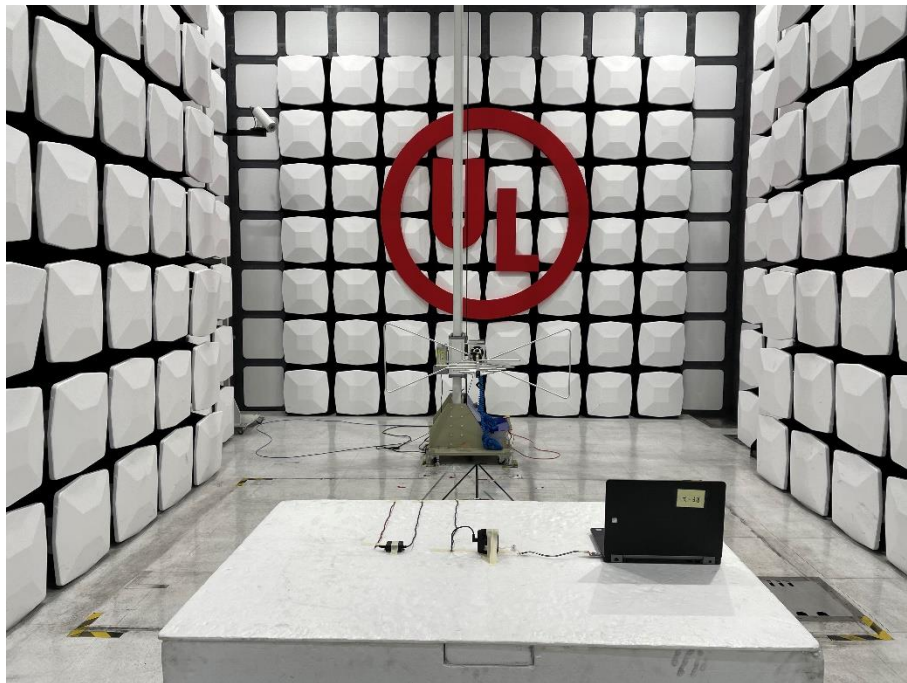

30 MHz ~ 1 GHz

Underwriters Laboratories Taiwan Co., Ltd.

Building B and Building E, No. 372-7, Sec. 4, Zhongxing Rd., Zhudong Township, Hsinchu County, Taiwan

Telephone :+886-2-7737-3000

Facsimile (FAX) :+886-3-583-7948