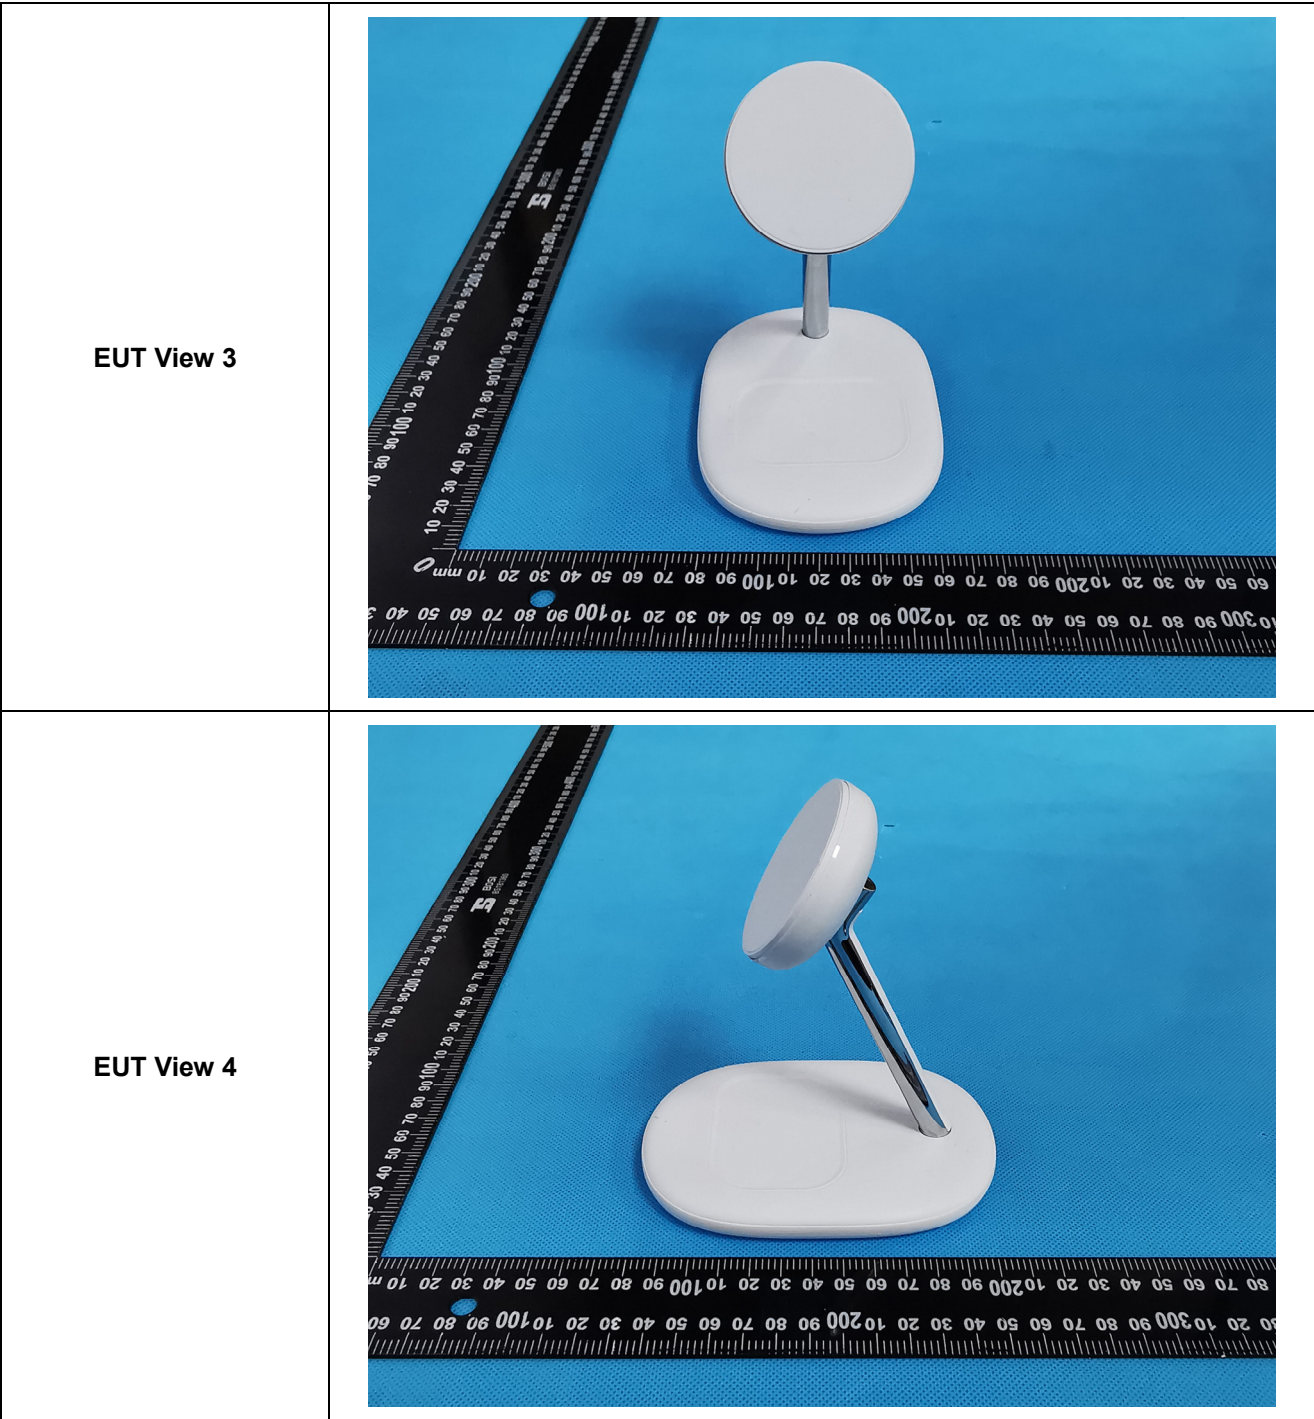

EXHIBIT 2 - EUT EXTERNAL PHOTOGRAPHS

<p>EUT View 5</p>	 A top-down photograph of a white, oval-shaped electronic device with a vertical silver-colored stem and a rounded top. The device is placed on a blue textured surface. A black ruler with white markings is positioned to the left and bottom of the device for scale. The ruler shows measurements in millimeters and centimeters.
	 A close-up photograph of the bottom edge of the white device. It shows a recessed rectangular slot, likely a USB port, and the base of the silver-colored stem. The background is a solid blue color.