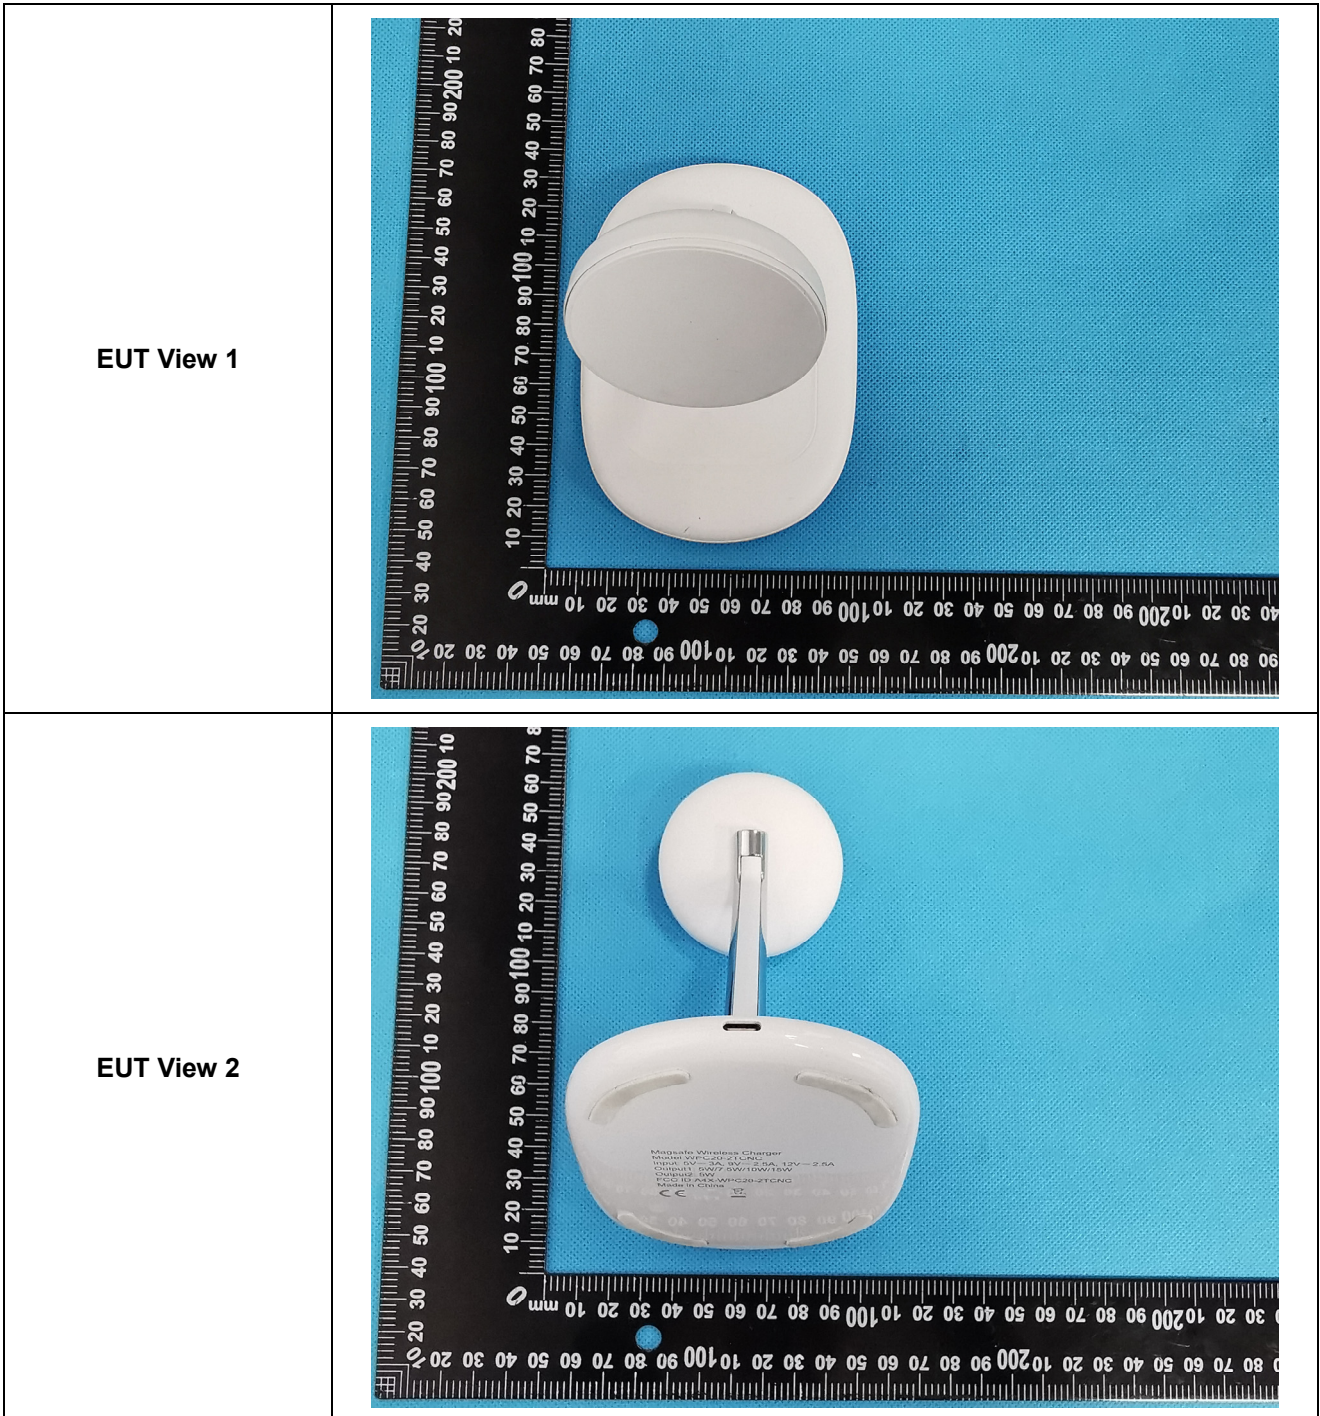

EXHIBIT 2 - EUT EXTERNAL PHOTOGRAPHS

<p>EUT View 5</p>	 A top-down photograph of a white, oval-shaped electronic device with a vertical silver-colored stem and a rounded top. The device is placed on a blue textured surface. A black ruler with white markings is positioned to the left and bottom of the device for scale. The ruler shows measurements in millimeters and centimeters.
	 A close-up photograph of the bottom edge of the white device. It shows a recessed rectangular slot, likely a USB port, and the base of the silver-colored stem. The background is a solid blue color.