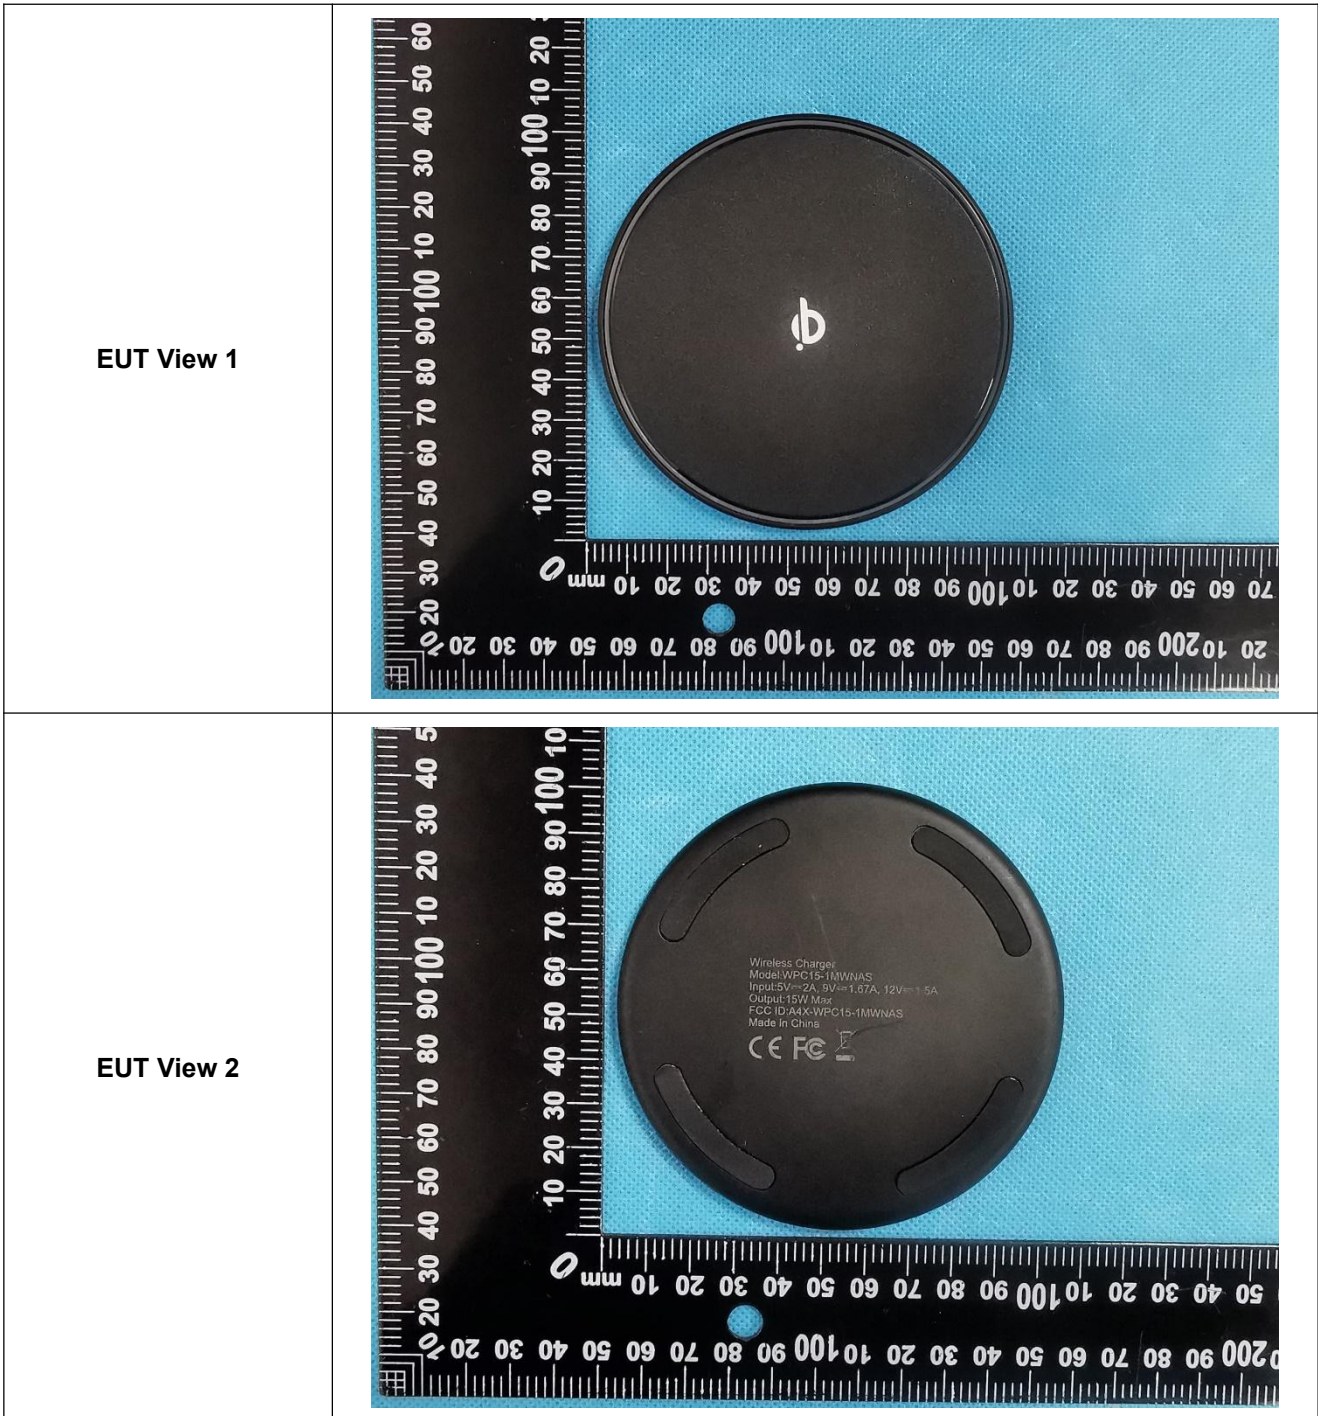

EXHIBIT 2 - EUT EXTERNAL PHOTOGRAPHS

<p>EUT View 3</p>	
<p>EUT View 4</p>	

<p>EUT View 5</p>	 A photograph showing a black, circular, flat component with a white logo in the center. The component is placed on a blue textured surface. A black ruler with white markings is positioned below the component for scale. The ruler shows markings from 10 to 100. The logo on the component is a stylized white symbol.
<p>EUT View 6</p>	 A photograph showing a black, circular, flat component with a white logo in the center, similar to View 5. It is placed on a blue textured surface. A black ruler with white markings is positioned below the component for scale. The ruler shows markings from 10 to 100. The logo on the component is a stylized white symbol.