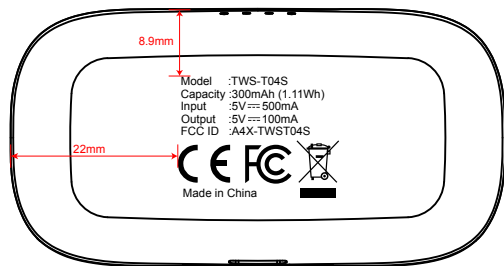

Made in China

21.3x16mm

黑色外壳 431C印字