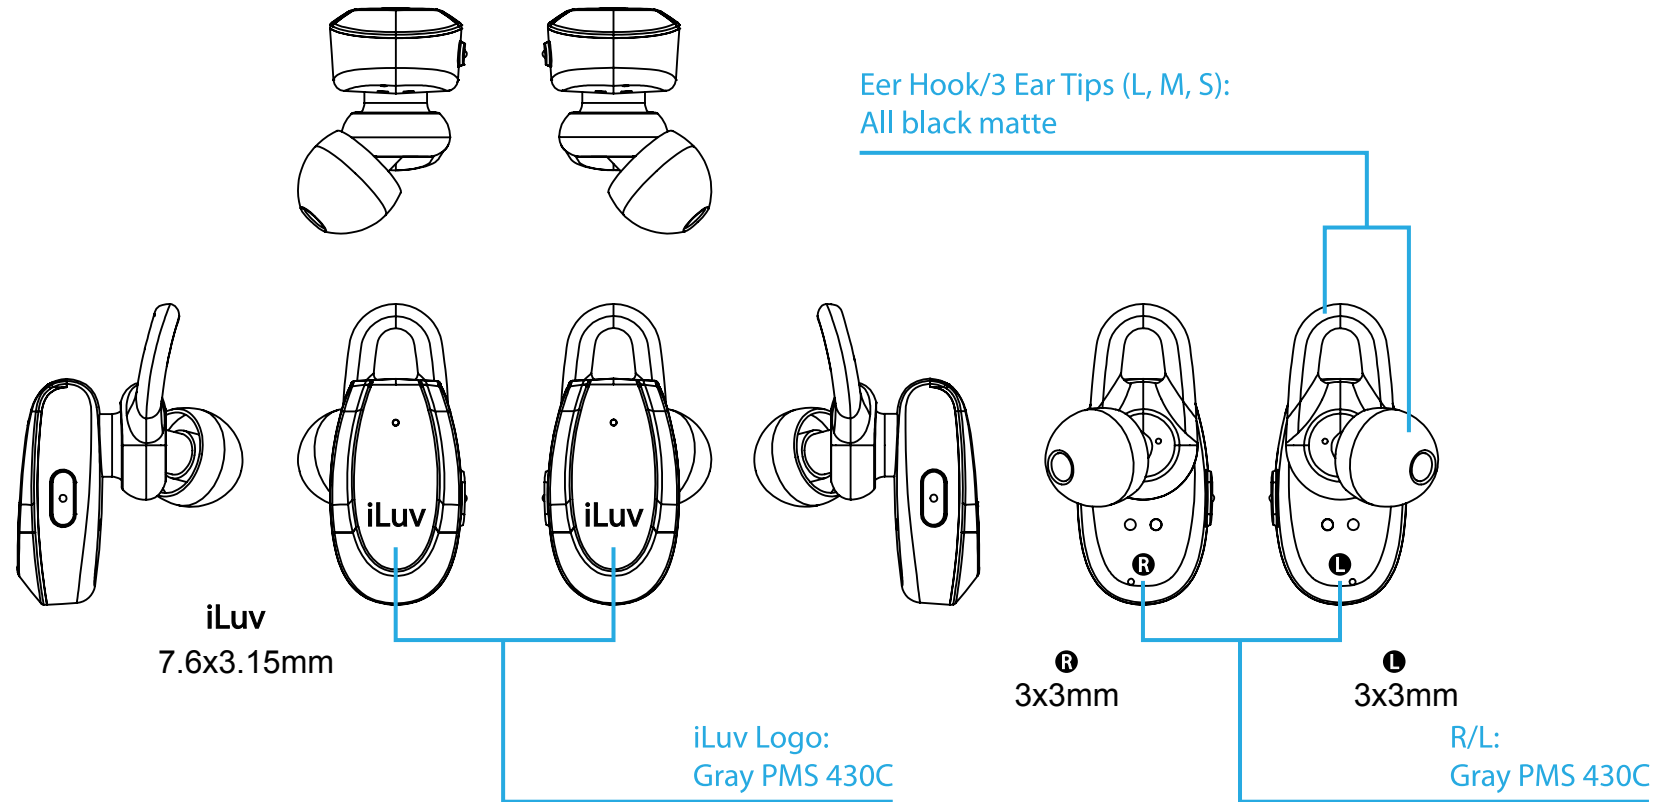

Finish : Same as the vendor's sample

黑色外壳

Sample

CMG (Color & Material & Graphic Specifications) CONFIDENTIAL

iLuv

MODEL	TrueBTair	DESIGNER	Kevin Park	SCALE	1:1 (mm)	DATE	06/18/2018
PROJECT	Silkscreen	DEPT.	ID	PRINT-OUT	100%	REVISION	00

iLuv

18.64x7.74mm

iLuv Logo:
Gray PMS 430C

iLuv®

Model no. : TrueBTair
Battery Type: Li-Ion Battery
Capacity : 800mAh(2.96Wh)
Input : 5V/500mA
Output : 5V/50mA
FCC ID : A4X-TWST02

22.6x22mm