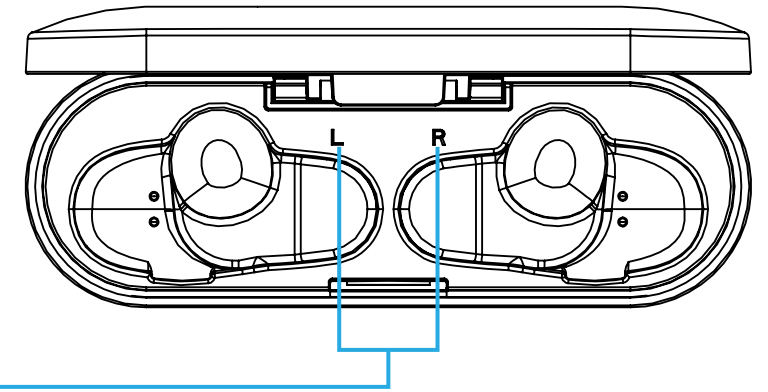

Finish : Same as the vendor's sample

黑色外壳

Sample

CMG (Color & Material & Graphic Specifications) CONFIDENTIAL

iLuv

MODEL	TrueBTair	DESIGNER	Kevin Park	SCALE	1:1 (mm)	DATE	06/18/2018
PROJECT	Silkscreen	DEPT.	ID	PRINT-OUT	100%	REVISION	00

iLuv

18.64x7.74mm

iLuv Logo:
Gray PMS 430C

iLuv®

Model no. : TrueBTair
Battery Type: Li-Ion Battery
Capacity : 800mAh(2.96Wh)
Input : 5V/500mA
Output : 5V/50mA
FCC ID : A4X-TWST02

22.6x22mm