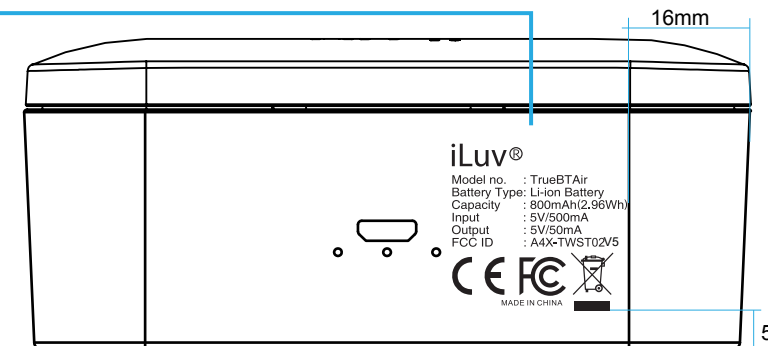

Finish : Same as the vendor's sample

黑色外壳

Sample

CMG (Color & Material & Graphic Specifications) CONFIDENTIAL

iLuv

MODEL	TrueBTair	DESIGNER	Kevin Park	SCALE	1:1 (mm)	DATE	06/18/2018
PROJECT	Silkscreen	DEPT.	ID	PRINT-OUT	100%	REVISION	00

iLuv

18.64x7.74mm

iLuv Logo:
Gray PMS 430C

iLuv®

Model no. : TrueBTair
Battery Type: Li-Ion Battery
Capacity : 800mAh(2.96Wh)
Input : 5V/500mA
Output : 5V/50mA
FCC ID : A4X-TWST02

22.6x22mm