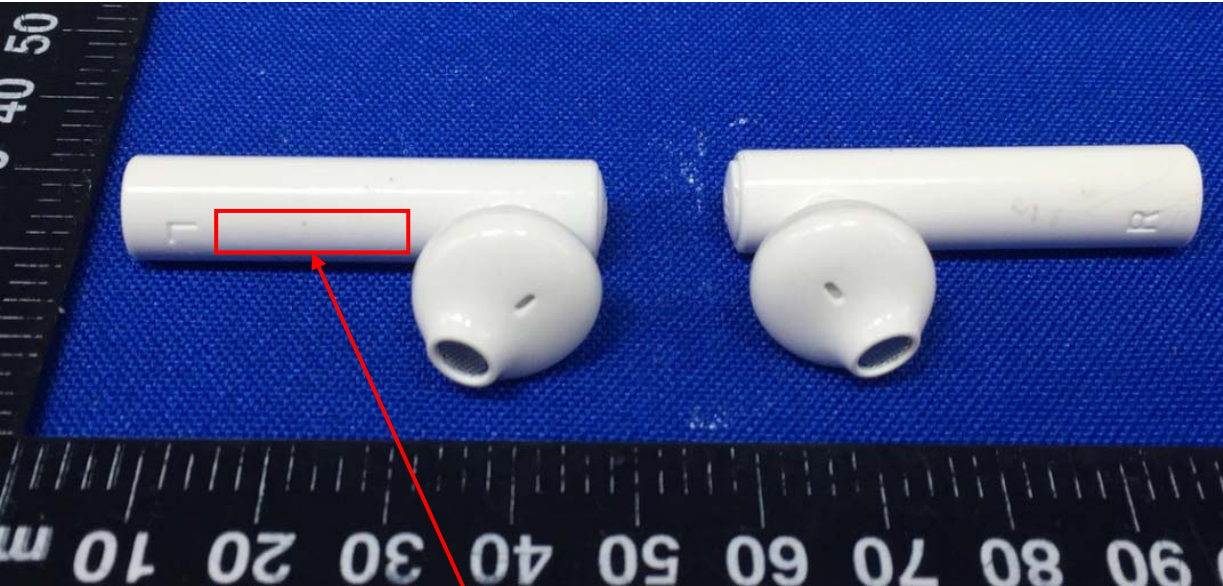

**Label Artwork and Location**

**Model: TWS T01**

**Label:**

FCC ID: A4X-TWST01

**Size: L\*W= 15\*5mm**

Label Location