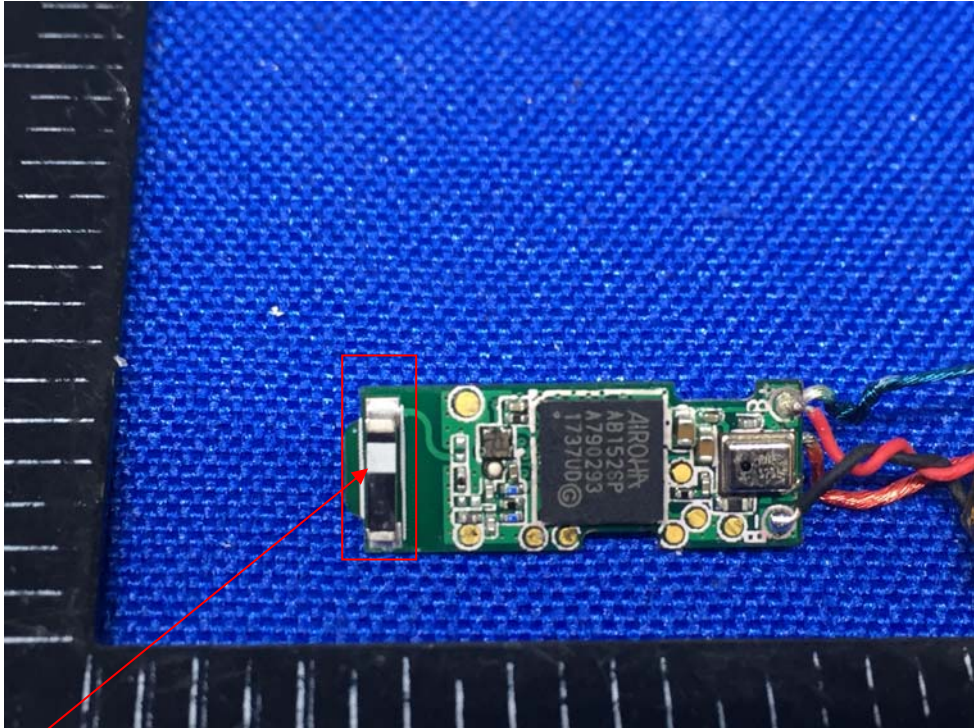

Appendix C: Photographs of EUT

Product: Binaural wireless bluetooth headset

Model: TWS T01

Internal Photos

Antenna