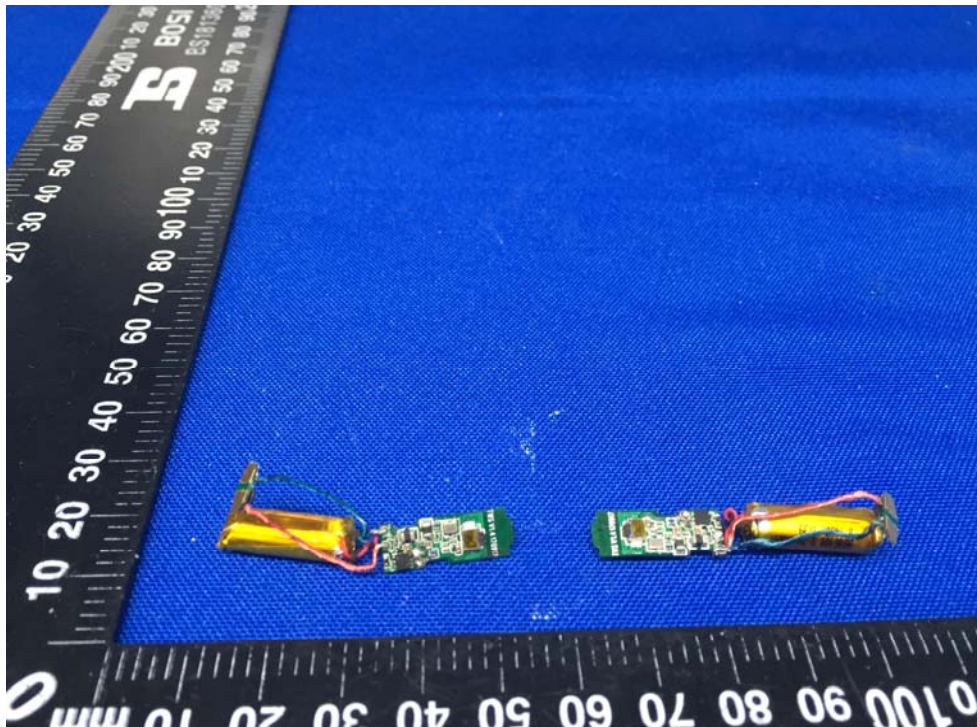

Appendix C: Photographs of EUT

Product: Binaural wireless bluetooth headset

Model: TWS T01

Internal Photos

Antenna