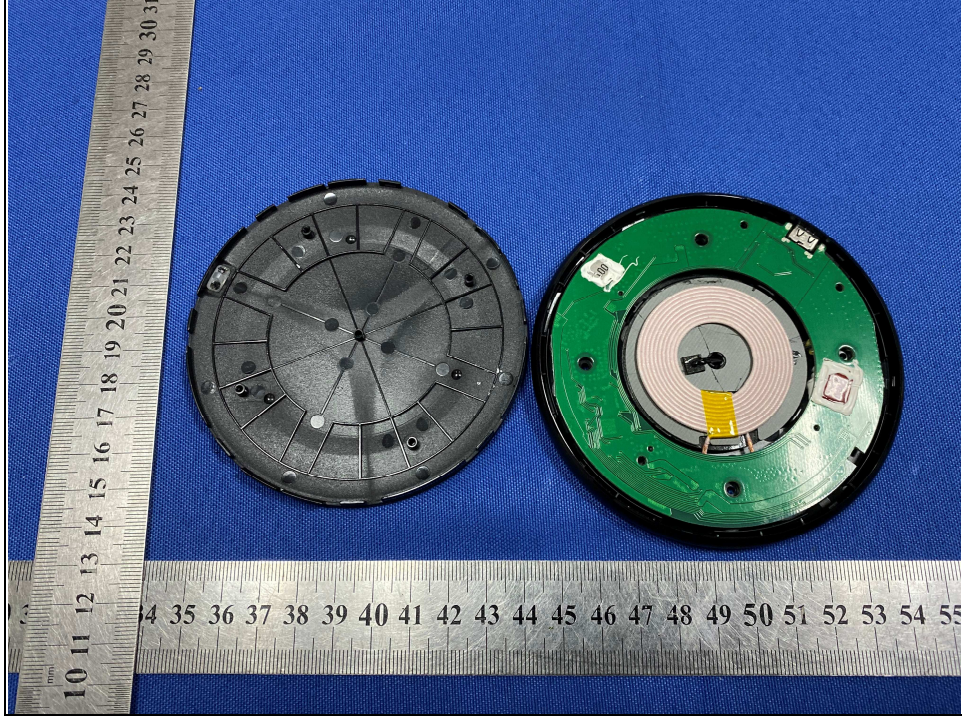

**BUREAU
VERITAS**

Reference No.: 2109WDG0095-1

PHOTOGRAPHS OF THE EUT

**BUREAU
VERITAS**

Reference No.: 2109WDG0095-1