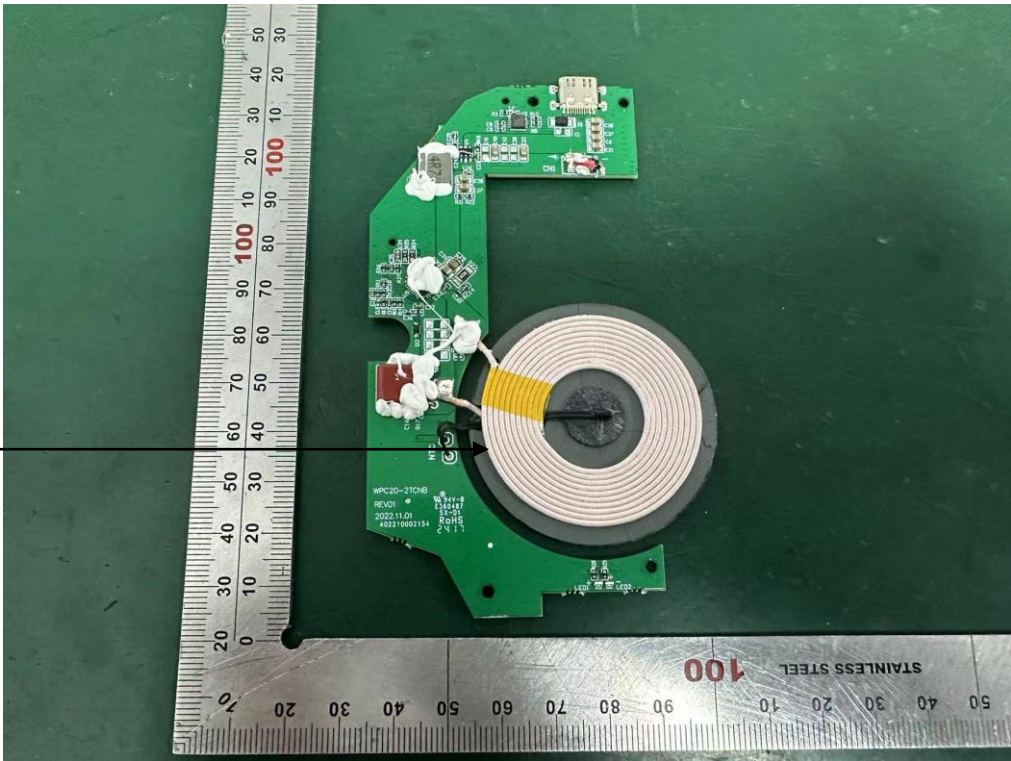

Internal Photos
M/N: MPP20-1TCNB-J

Coil
Antenna 1
(5W)

Internal Photos
M/N: MPP20-1TCNB-J

Internal Photos
M/N: MPP20-1TCNB-J

Coil
Antenna 2
(5W/15W)