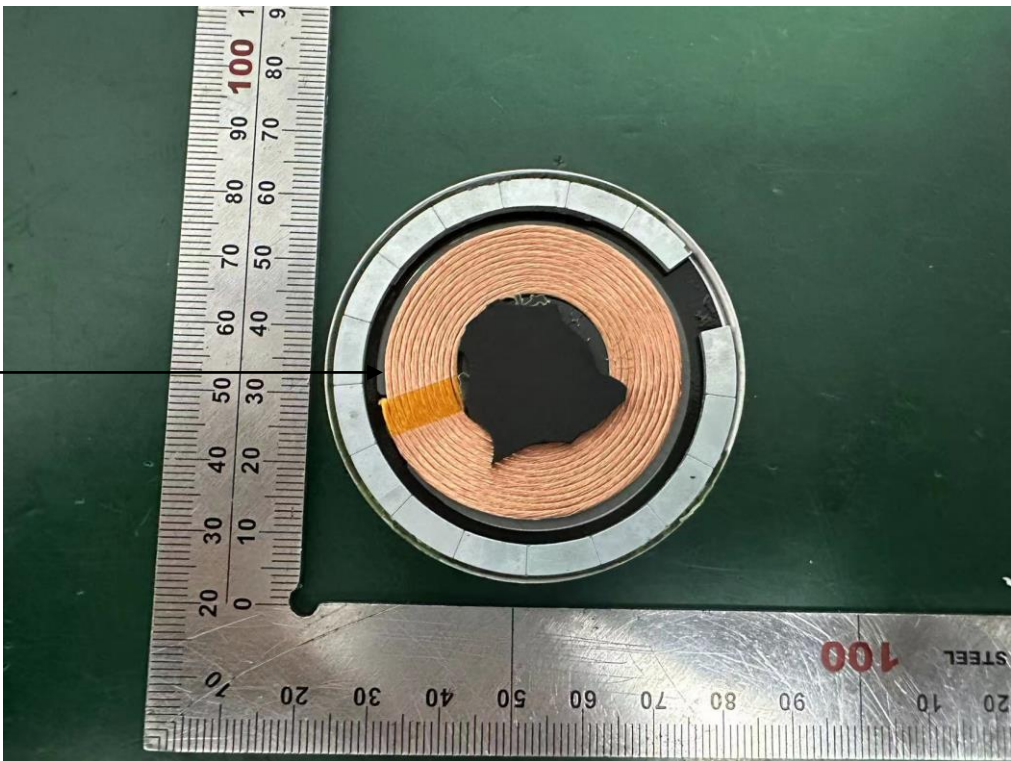

Internal Photos
M/N: MPP20-1TCNB-J

Coil
Antenna 1
(5W)

Internal Photos
M/N: MPP20-1TCNB-J

Internal Photos
M/N: MPP20-1TCNB-J

Coil
Antenna 2
(5W/15W)