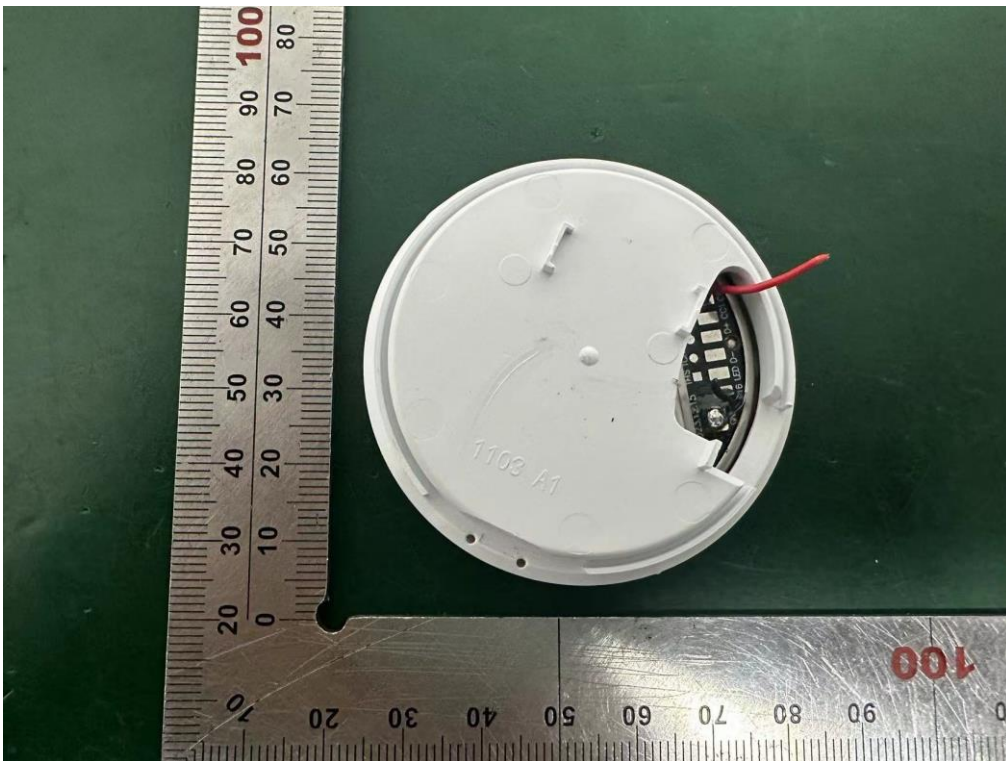

Internal Photos
M/N: MPP20-1TCNB-J

Coil
Antenna 1
(5W)

Internal Photos
M/N: MPP20-1TCNB-J

Internal Photos
M/N: MPP20-1TCNB-J

Coil
Antenna 2
(5W/15W)