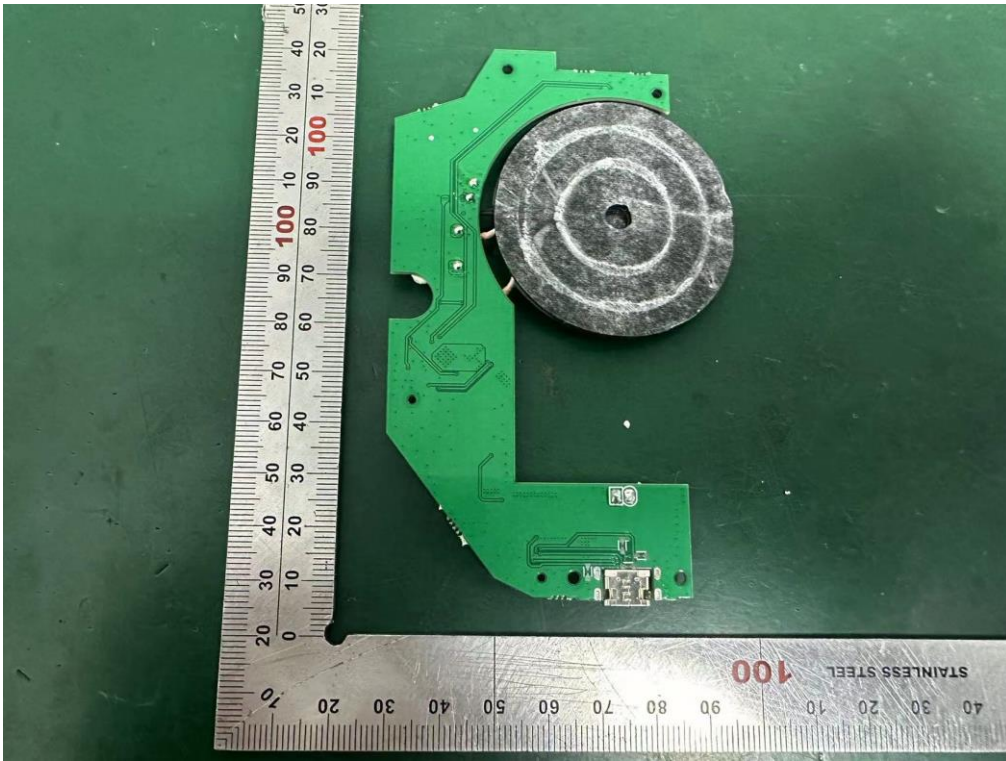

Internal Photos
M/N: MPP20-1TCNB-J

Coil
Antenna 1
(5W)

Internal Photos
M/N: MPP20-1TCNB-J

Internal Photos
M/N: MPP20-1TCNB-J

Coil
Antenna 2
(5W/15W)