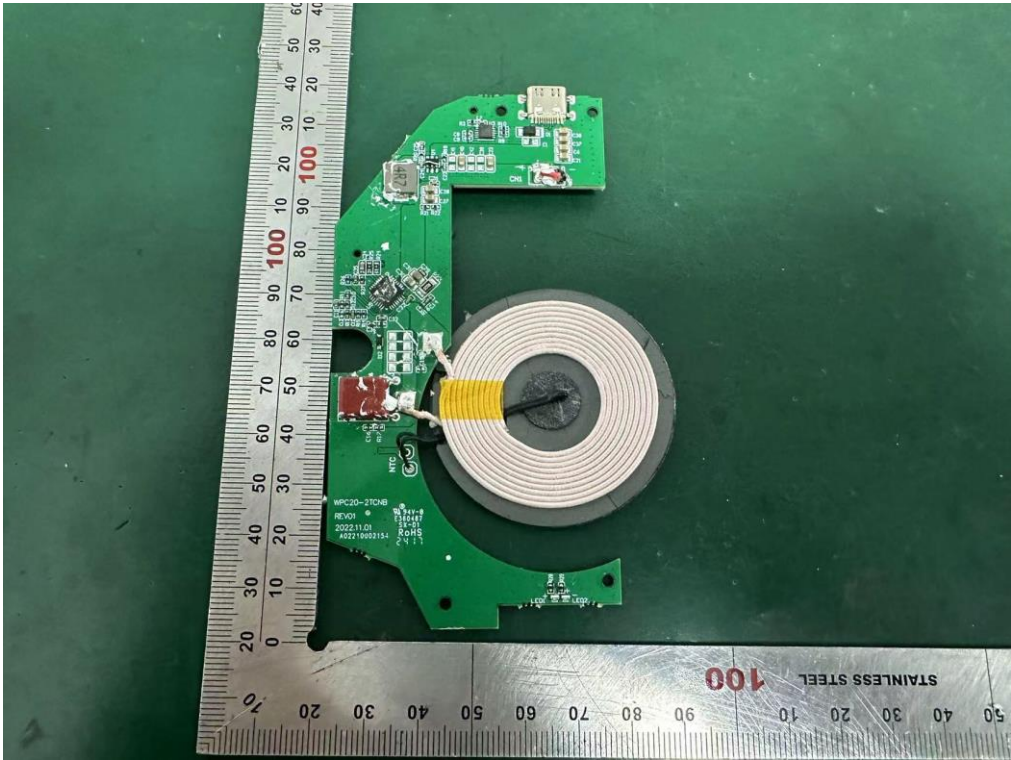

Internal Photos
M/N: MPP20-1TCNB-J

Coil
Antenna 1
(5W)

Internal Photos
M/N: MPP20-1TCNB-J

Internal Photos
M/N: MPP20-1TCNB-J

Coil
Antenna 2
(5W/15W)