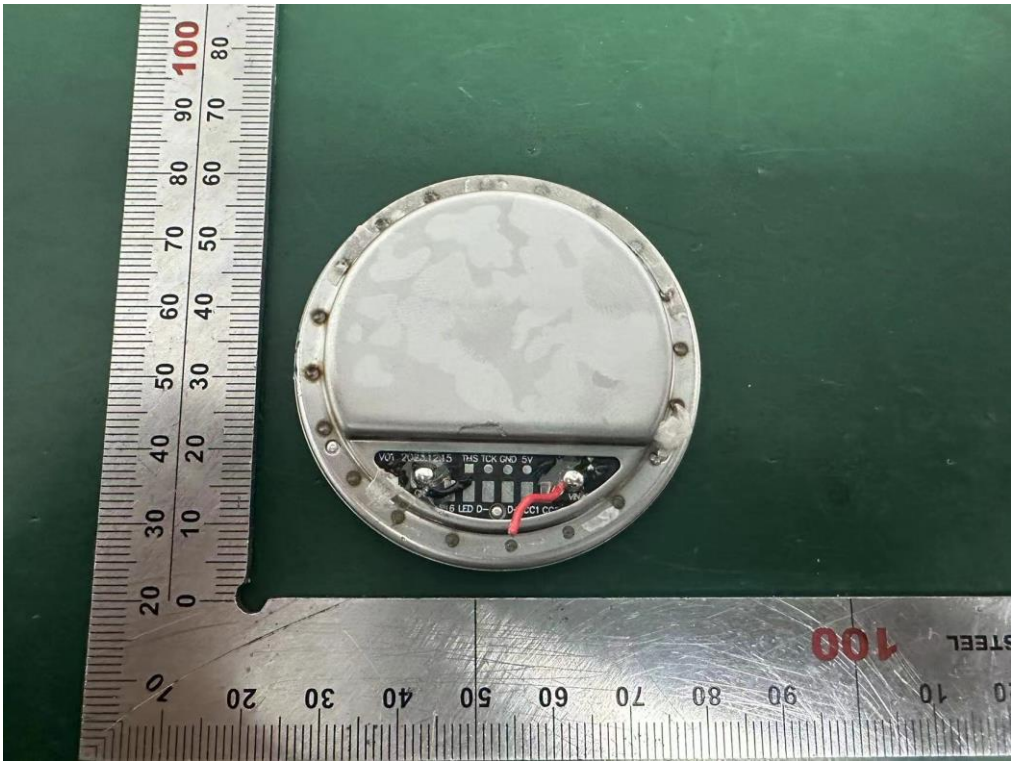

Internal Photos
M/N: MPP20-1TCNB-J

Coil
Antenna 1
(5W)

Internal Photos
M/N: MPP20-1TCNB-J

Internal Photos
M/N: MPP20-1TCNB-J

Coil
Antenna 2
(5W/15W)