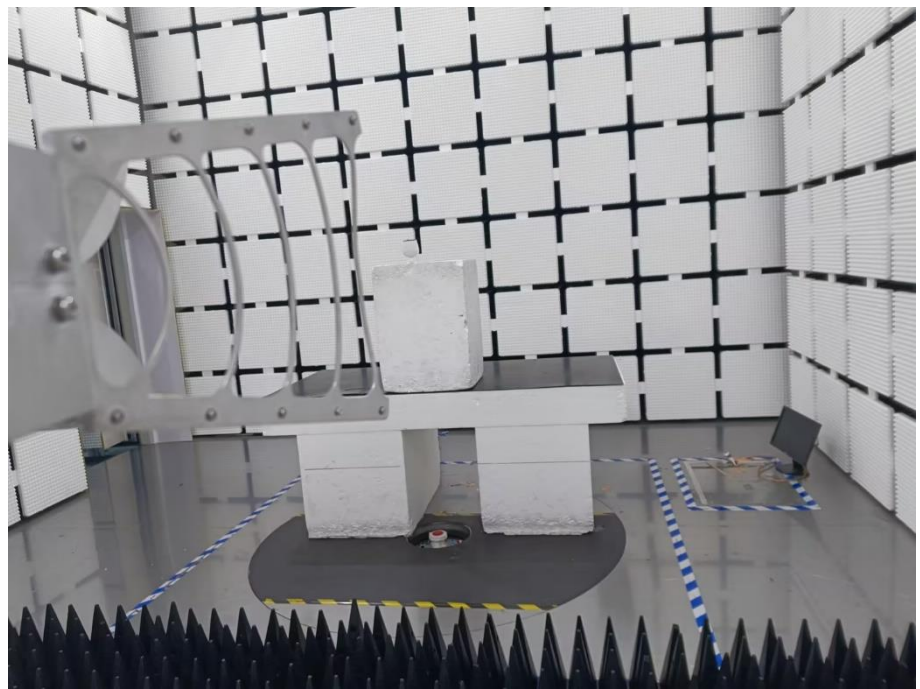

EXHIBIT 4 - TEST SETUP PHOTOGRAPHS

Conducted Emission Test Setup

Radiation Emission Test Setup (Below 30MHz)

Radiation Emission Test Setup (30MHz to 1GHz) (TM1)

Radiation Emission Test Setup (30MHz to 1GHz) (TM1)

Radiation Emission Test Setup (30MHz to 1GHz) (TM2)

Radiation Emission Test Setup (1GHz to 18GHz)

**Radiation Emission Test
Setup (Above 18GHz)**

******* END OF REPORT *******