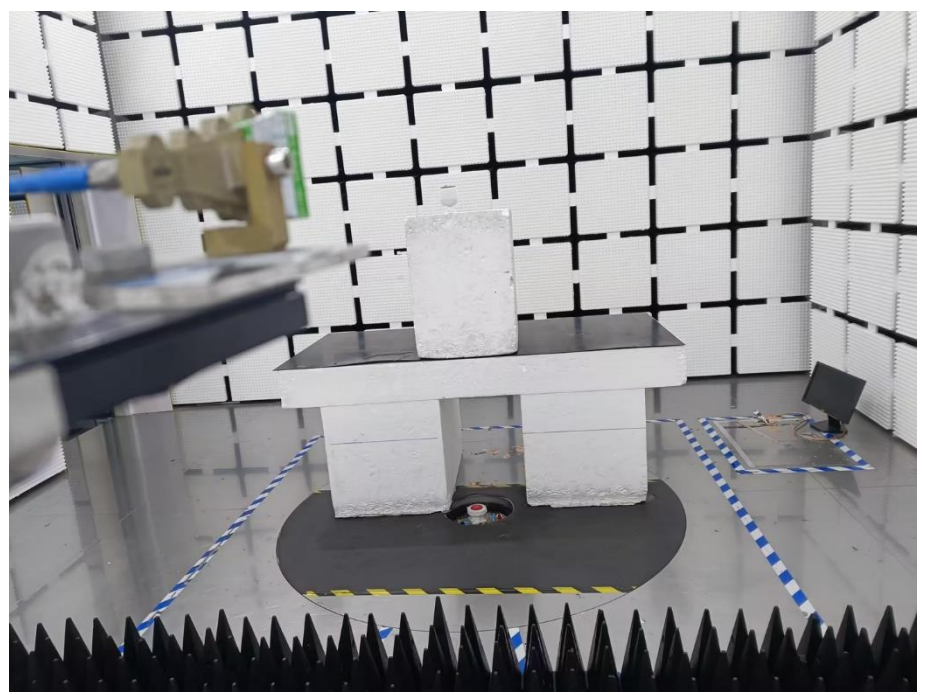

EXHIBIT 4 - TEST SETUP PHOTOGRAPHS

Conducted Emission Test Setup

Radiation Emission Test Setup (Below 30MHz)

Radiation Emission Test Setup (30MHz to 1GHz) (TM1)

Radiation Emission Test Setup (30MHz to 1GHz) (TM1)

Radiation Emission Test Setup (30MHz to 1GHz) (TM2)

Radiation Emission Test Setup (1GHz to 18GHz)

**Radiation Emission Test
Setup (Above 18GHz)**

******* END OF REPORT *******