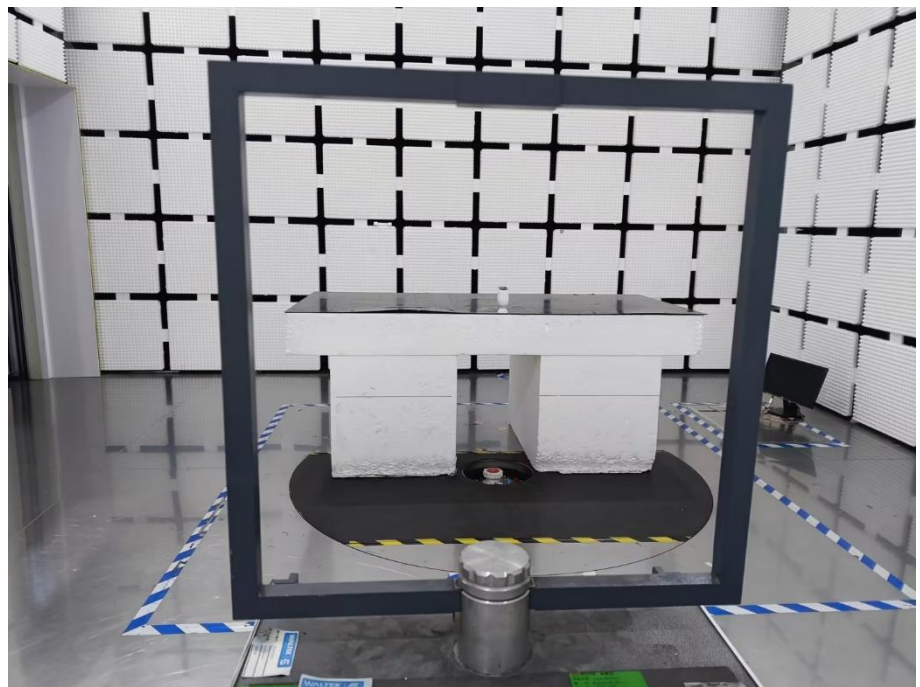

EXHIBIT 4 - TEST SETUP PHOTOGRAPHS

Conducted Emission Test Setup

Radiation Emission Test Setup (Below 30MHz)

Radiation Emission Test Setup (30MHz to 1GHz) (TM1)

Radiation Emission Test Setup (30MHz to 1GHz) (TM1)

Radiation Emission Test Setup (30MHz to 1GHz) (TM2)

Radiation Emission Test Setup (1GHz to 18GHz)

**Radiation Emission Test
Setup (Above 18GHz)**

******* END OF REPORT *******