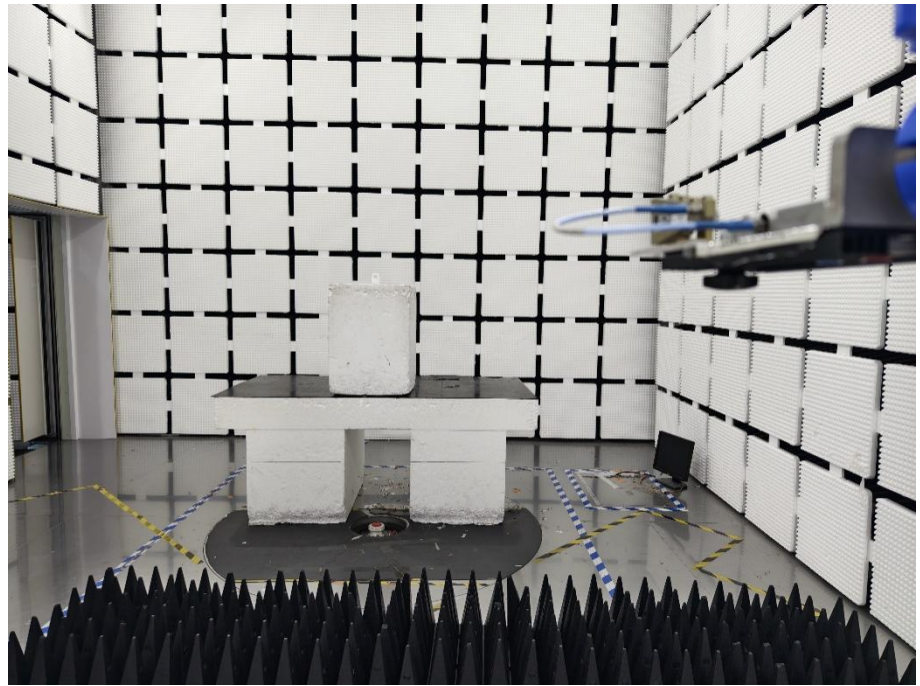

EXHIBIT 4 - TEST SETUP PHOTOGRAPHS

Conducted Emission Test Setup

Radiation Emission Test Setup (Below 30MHz)

Radiation Emission Test Setup (30MHz to 1GHz)

Radiation Emission Test Setup (1GHz to 18GHz)

**Radiation Emission Test
Setup (Above 18GHz)**