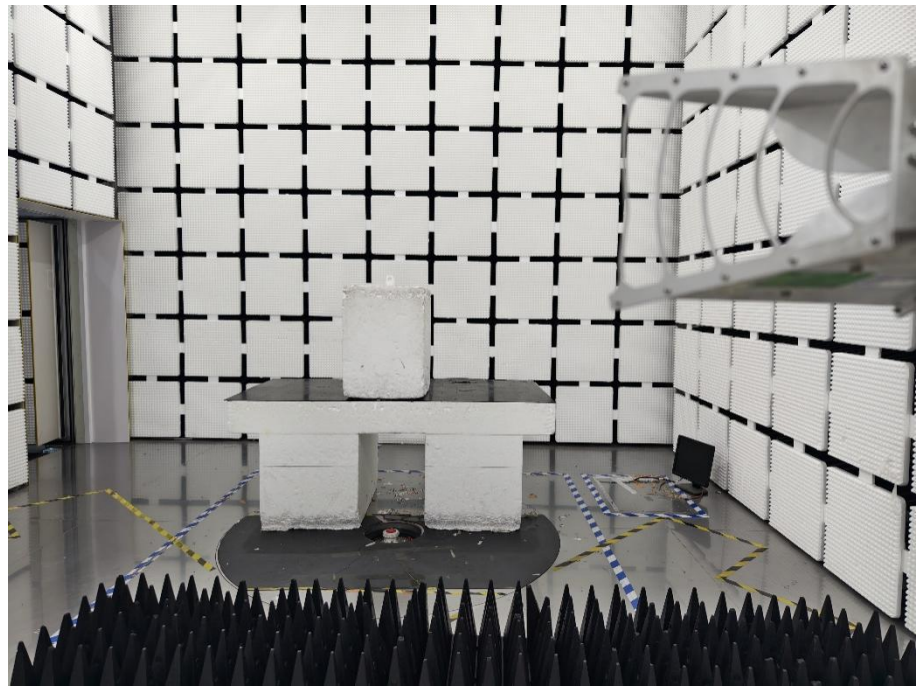

EXHIBIT 4 - TEST SETUP PHOTOGRAPHS

Conducted Emission Test Setup

Radiation Emission Test Setup (Below 30MHz)

Radiation Emission Test Setup (30MHz to 1GHz)

Radiation Emission Test Setup (1GHz to 18GHz)

**Radiation Emission Test
Setup (Above 18GHz)**