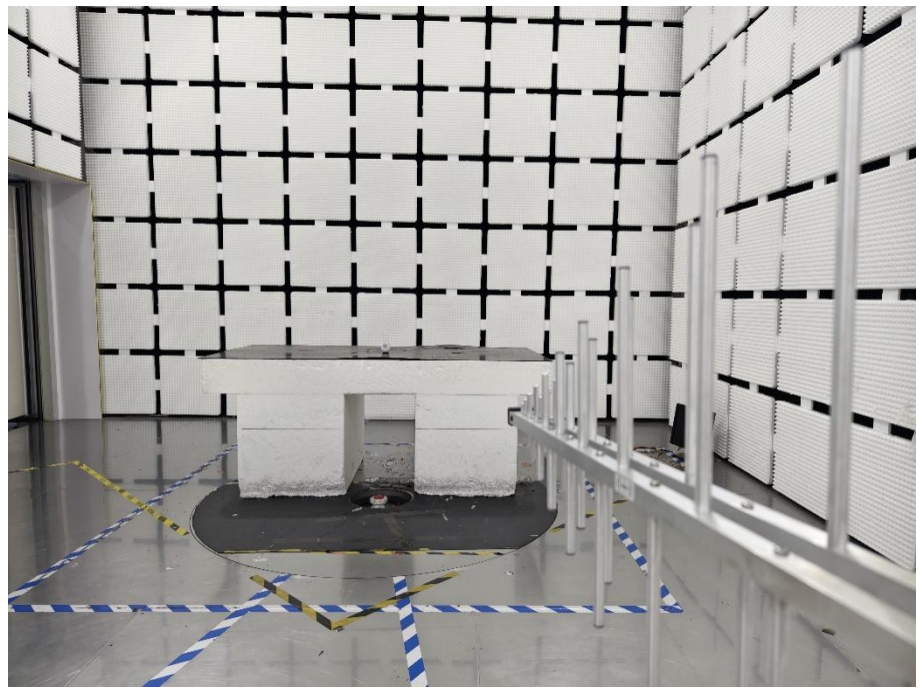

EXHIBIT 4 - TEST SETUP PHOTOGRAPHS

Conducted Emission Test Setup

Radiation Emission Test Setup (Below 30MHz)

Radiation Emission Test Setup (30MHz to 1GHz)

Radiation Emission Test Setup (1GHz to 18GHz)

**Radiation Emission Test
Setup (Above 18GHz)**