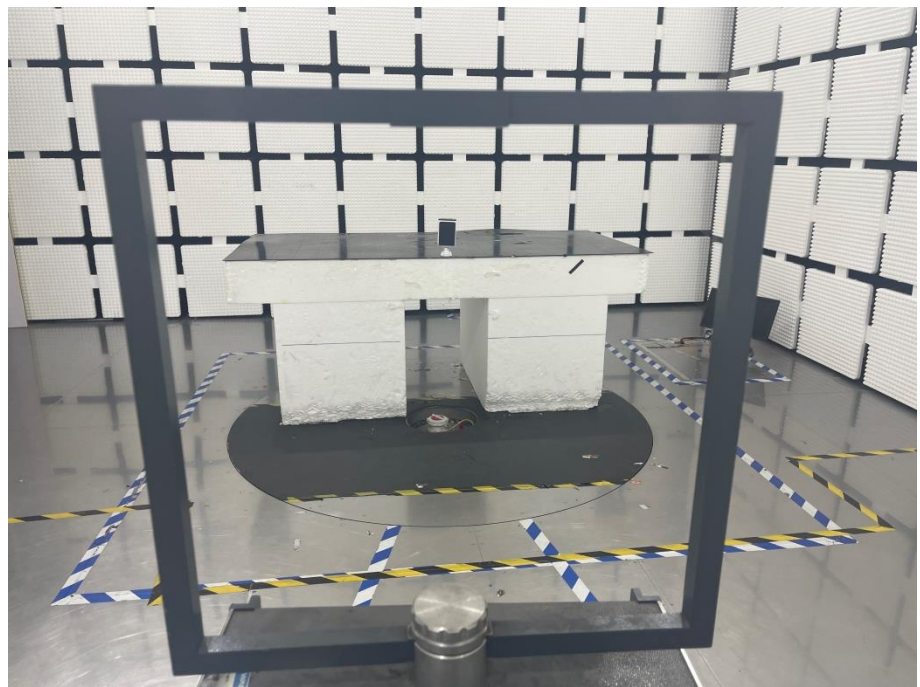

## EXHIBIT 4 - TEST SETUP PHOTOGRAPHS

**Conducted Emission Test Setup**

**Radiation Emission Test Setup (Below 30MHz)**

**Radiation Emission Test Setup (30MHz to 1GHz) (TM1)**

**Radiation Emission Test Setup (30MHz to 1GHz) (TM2)**

**Radiation Emission Test Setup (1GHz to 18GHz)**

**Radiation Emission Test Setup (Above 18GHz)**

\*\*\*\*\* END OF REPORT \*\*\*\*\*