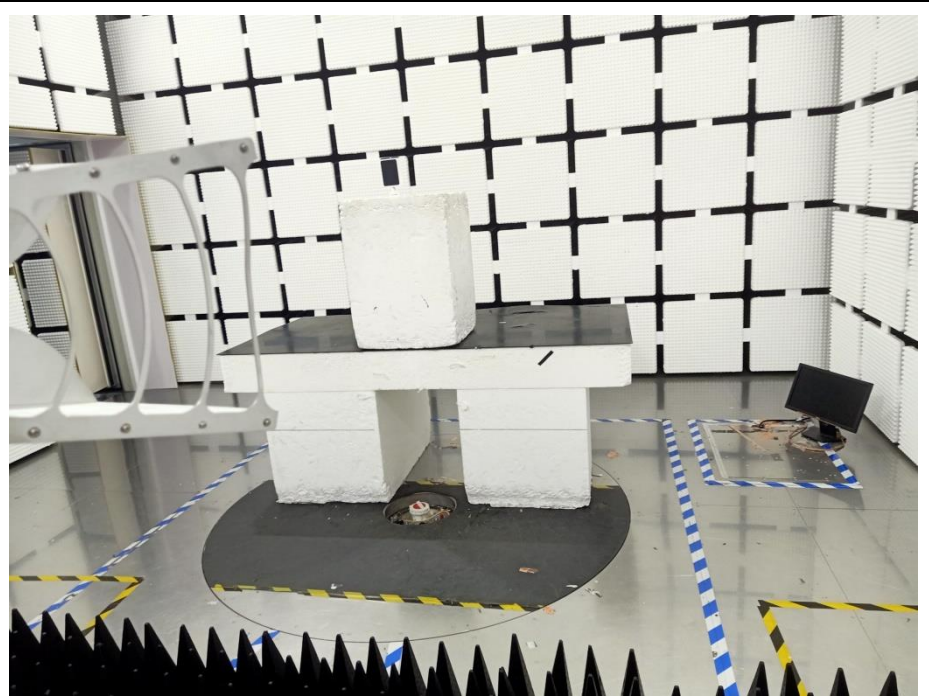

## EXHIBIT 4 - TEST SETUP PHOTOGRAPHS

**Conducted Emission Test Setup**

**Radiation Emission Test Setup (Below 30MHz)**

**Radiation Emission Test Setup (30MHz to 1GHz) (TM1)**

**Radiation Emission Test Setup (30MHz to 1GHz) (TM2)**

**Radiation Emission Test Setup (1GHz to 18GHz)**

**Radiation Emission Test Setup (Above 18GHz)**

\*\*\*\*\* END OF REPORT \*\*\*\*\*