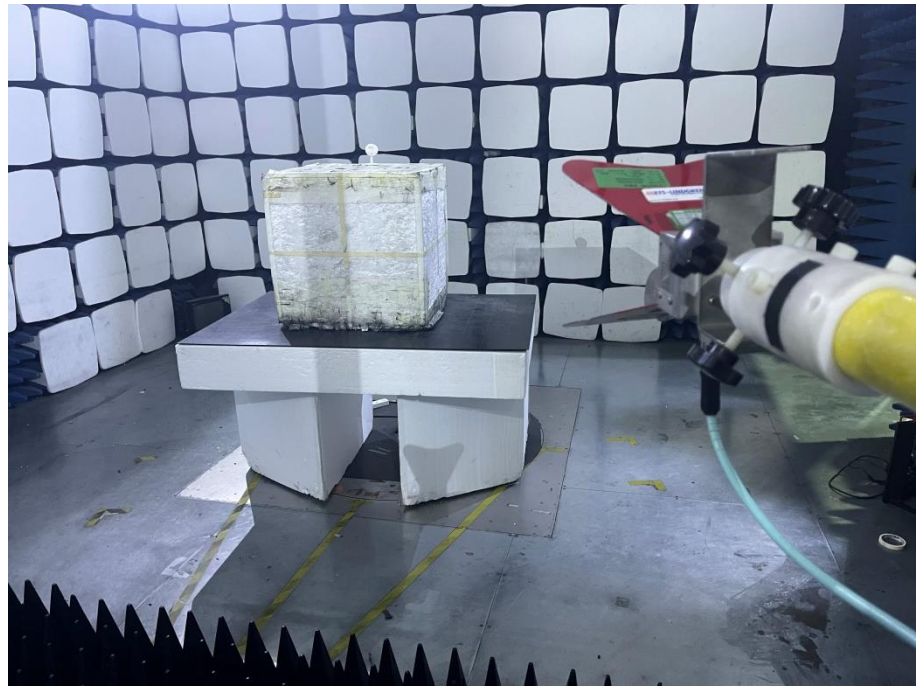

EXHIBIT 4 - TEST SETUP PHOTOGRAPHS

Conducted Emission Test Setup

Radiation Emission Test Setup (Below 30MHz)

Radiation Emission Test Setup (30MHz to 1GHz)

Radiation Emission Test Setup (1GHz to 18GHz)

**Radiation Emission Test
Setup (Above 18GHz)**