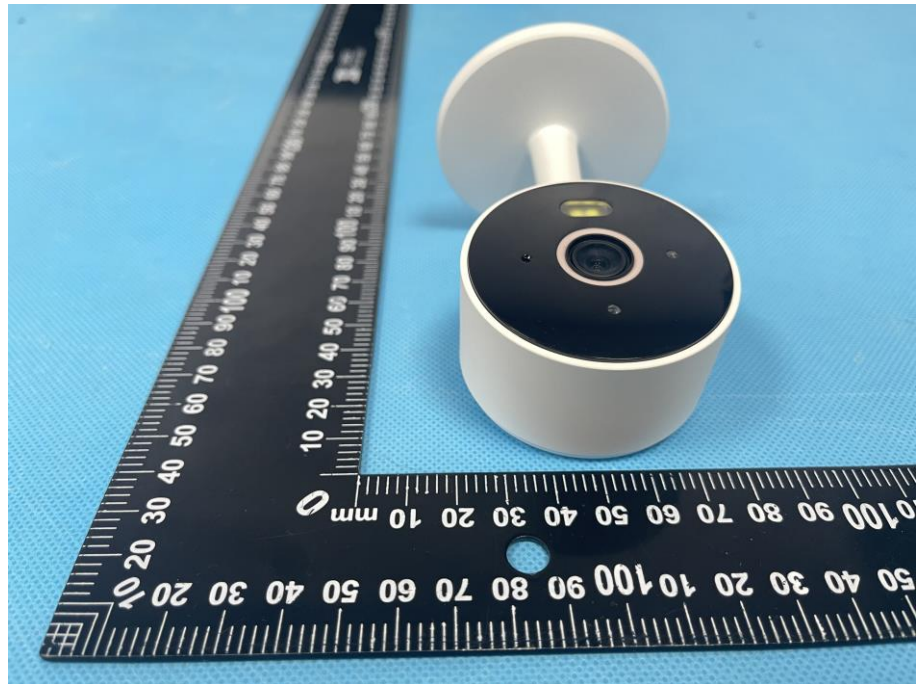

EXHIBIT 2 - EUT EXTERNAL PHOTOGRAPHS

<p>EUT View 1</p>	 A photograph showing three items on a blue background: a white circular device with a black center, a black USB cable, and a black power adapter. A ruler is placed vertically on the left side of the items for scale. The ruler has markings in centimeters and millimeters.
<p>EUT View 2</p>	 A close-up photograph of the white circular device from View 1. The device has a black center with a lens and a small yellow light. A ruler is placed vertically on the left side of the device for scale. The ruler has markings in centimeters and millimeters.

EUT View 3

EUT View 4

EUT View 5

EUT View 6

EUT View 7